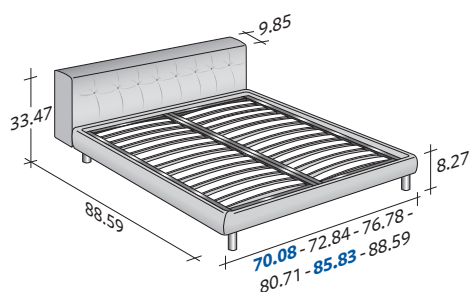

DOZE

design Rodolfo Dordoni
2014

Comfort, wellness and timeless elegance are the keywords to describe this bed that slides easily into every ambience. The base and the padded and quilted headboard are available with completely removable covers in fabric, Ecopelle (only Ecopelle Dollaro) or leather. This bed has a slat mattress support, and is available only in the double-size version.

DOZE
design Rodolfo Dordoni 2014

OUTER SIZES/BASES AND MATTRESS SUPPORTS

◆ **QUEEN, KING available only for the NORTH AMERICAN MARKET**

SIZE IN INCHES

◆ **QUEEN, KING**

◆ ADJUSTABLE SLATTED BASE