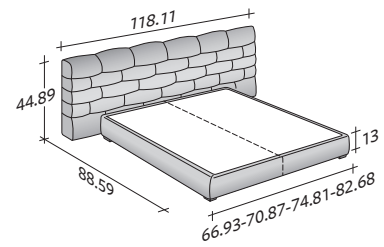

The headboard is available in two versions: aligned with the edge of the bed, or extended from the sides of the bed.

The bed Majal can be supplied in fabric or leather with removable cover. It is available with: box-spring base Comfort, storage base, fixed base or base with electric movement control.

MAJAL WIDE HEADBOARD
design Carlo Colombo 2015

OUTER SIZES/BASES AND MATTRESS SUPPORTS

SIZE IN INCHES

STORAGE BASE
ADJUSTABLE SLATTED BASE

BASE H25
ADJUSTABLE SLATTED BASE
ELECTRICALLY POWERED ADJUSTABLE SLATS