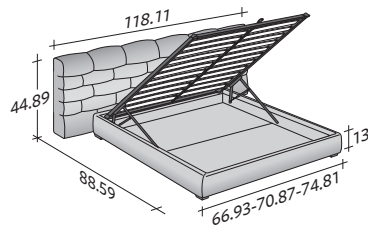

MAJAL
WIDE HEADBOARD
design Carlo Colombo
2015

A beautiful double-size bed, the key features are the sumptuous fabrics, clearly visible in the geometric shapes of the headboard, that resembles a modern boiserie.

The headboard is available in two versions: aligned with the edge of the bed, or extended from the sides of the bed.

The bed Majal can be supplied in fabric or leather with removable cover. It is available with: box-spring base Comfort, storage base, fixed base or base with electric movement control.

MAJAL WIDE HEADBOARD
design Carlo Colombo 2015

OUTER SIZES/BASES AND MATTRESS SUPPORTS

SIZE IN INCHES

STORAGE BASE
ADJUSTABLE SLATTED BASE

BASE H25
ADJUSTABLE SLATTED BASE
ELECTRICALLY POWERED ADJUSTABLE SLATS