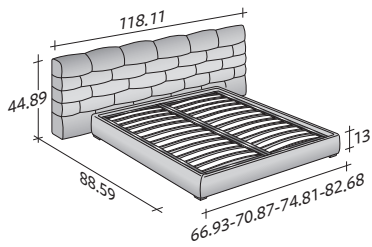

MAJAL
WIDE HEADBOARD
design Carlo Colombo
2015

A beautiful double-size bed, the key features are the sumptuous fabrics, clearly visible in the geometric shapes of the headboard, that resembles a modern boiserie.

The headboard is available in two versions: aligned with the edge of the bed, or extended from the sides of the bed.

The bed Majal can be supplied in fabric or leather with removable cover. It is available with: box-spring base Comfort, storage base, fixed base or base with electric movement control.

MAJAL WIDE HEADBOARD
design Carlo Colombo 2015

OUTER SIZES/BASES AND MATTRESS SUPPORTS

SIZE IN INCHES

STORAGE BASE
ADJUSTABLE SLATTED BASE

BASE H25
ADJUSTABLE SLATTED BASE
ELECTRICALLY POWERED ADJUSTABLE SLATS