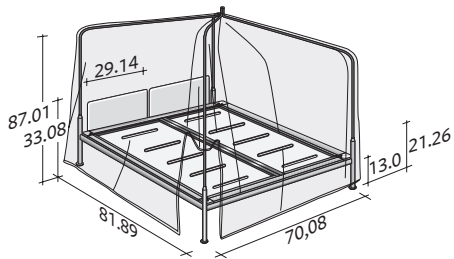

CRIMEA

design Vico Magistretti
1992

Revisitation of a Nineteenth-century four-poster canopy bed. Head-board with adjustable backrest to provide comfortable support.

Orthopedic mattress support, frame in white-lacquered iron. Available solely as a double-size bed.

The canopy and mosquito net can be removed to transform Crimea into a bed that suits any ambience.

flou

LA CULTURA DEL DORMIRE.

CRIMEA
design Vico Magistretti 1992

OUTER SIZES/BASES AND MATTRESS SUPPORTS

SIZE IN INCHES

ORTHOPAEDIC SURFACE