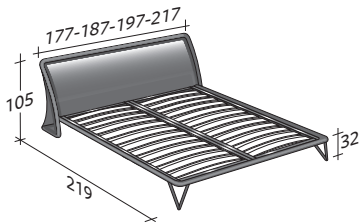

Raised from the ground, the bed is available as a double-size or as a single bed.

The slatted support is incorporated in the steel tubular structure that terminates in stylish feet in the same colour as the cover fabrics – white, rope beige, aluminium, black.

SIZE IN CM.

SLATTED BASE