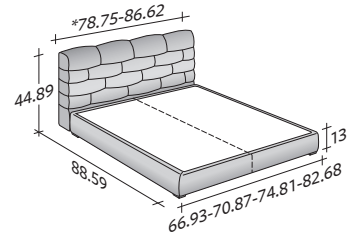

MAJAL

design Carlo Colombo
2015

A beautiful double-size bed, the key features are the sumptuous fabrics, clearly visible in the geometric shapes of the headboard, that resembles a modern boiserie.

The headboard is available in two versions: aligned with the edge of the bed, or extended from the sides of the bed.

MAJAL
design Carlo Colombo 2015

OUTER SIZES/BASES AND MATTRESS SUPPORTS

SIZE IN INCHES

STORAGE BASE
ADJUSTABLE SLATTED BASE

BASE H25
ADJUSTABLE SLATTED BASE
ELECTRICALLY POWERED ADJUSTABLE SLATS

BOX-SPRING BASE COMFORT