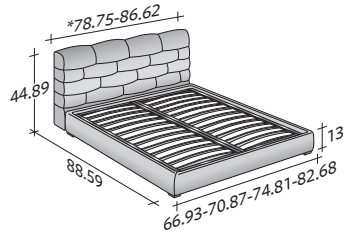

MAJAL

design Carlo Colombo
2015

A beautiful double-size bed, the key features are the sumptuous fabrics, clearly visible in the geometric shapes of the headboard, that resembles a modern boiserie.

The headboard is available in two versions: aligned with the edge of the bed, or extended from the sides of the bed.

The bed Majal can be supplied in fabric or leather with removable cover. It is available with: box-spring base Comfort, storage base, fixed base or base with electric movement control.

flou

LA CULTURA DEL DORMIRE.

MAJAL
design Carlo Colombo 2015

OUTER SIZES/BASES AND MATTRESS SUPPORTS

SIZE IN INCHES

STORAGE BASE
ADJUSTABLE SLATTED BASE

BASE H25
ADJUSTABLE SLATTED BASE
ELECTRICALLY POWERED ADJUSTABLE SLATS

BOX-SPRING BASE COMFORT