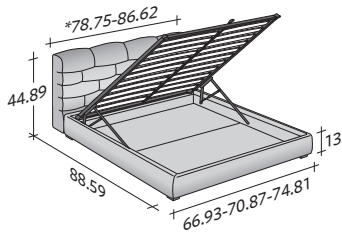

MAJAL

design Carlo Colombo
2015

A beautiful double-size bed, the key features are the sumptuous fabrics, clearly visible in the geometric shapes of the headboard, that resembles a modern boiserie.

The headboard is available in two versions: aligned with the edge of the bed, or extended from the sides of the bed.

The bed Majal can be supplied in fabric or leather with removable cover. It is available with: box-spring base Comfort, storage base, fixed base or base with electric movement control.

flou

LA CULTURA DEL DORMIRE.

MAJAL
design Carlo Colombo 2015

OUTER SIZES/BASES AND MATTRESS SUPPORTS

SIZE IN INCHES

STORAGE BASE
ADJUSTABLE SLATTED BASE

BASE H25
ADJUSTABLE SLATTED BASE
ELECTRICALLY POWERED ADJUSTABLE SLATS

BOX-SPRING BASE COMFORT