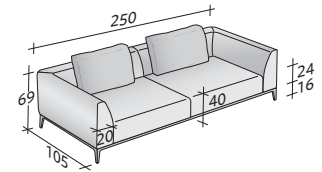

Flou

LA CULTURA DEL DORMIRE.

COMPOSITION B

- FRAME (L240xP100xH16) - 1 pc
- SEAT (L100xP80xH24) - 2 pcs
- CORNER ARMREST RIGHT DX (L125xP105xH53) - 1 pc
- CORNER ARMREST LEFT SX (L125xP105xH53) - 1 pc
- CUSHIONS 75 x 50 - 2 pcs

OLIVIER SOFAS COMPOSITIONS

OUTER SIZES

SIZE IN CM.

COMPOSITION A

- FRAME (L200xP100xH16) - 1 pc
- SEAT (L80xP80xH24) - 2 pcs
- CORNER ARMREST RIGHT DX (L105xP105xH53) - 1 pc
- CORNER ARMREST LEFT SX (L105xP105xH53) - 1 pc
- CUSHIONS 75 x 50 - 2 pcs

COMPOSITION I

- CORNER FRAME LEFT SX (L280xP100xH16) - 1 pc
- FRAME RIGHT DX (L120xP100xH16) - 1 pc
- SEAT (L120xP80xH24) - 3 pcs
- BACKREST (L120xP20xH53) - 1 pc
- CORNER ARMREST RIGHT DX (L145xP105xH53) - 1 pc
- CORNER ARMREST LEFT SX (L145xP105xH53) - 1 pc
- CUSHIONS 95 x 50 - 3 pcs

COMPOSITION L (small table not included)

- FRAME (L240xP100xH16) - 1 pc
- SEAT (L100xP80xH24) - 1 pc
- SEAT (L100xP100xH24) - 1 pc
- ARMREST (L105xP20xH53) - 1 pc
- CORNER ARMREST RIGHT DX (L125xP105xH53) - 1 pc
- CUSHION 75 x 50 - 1 pc