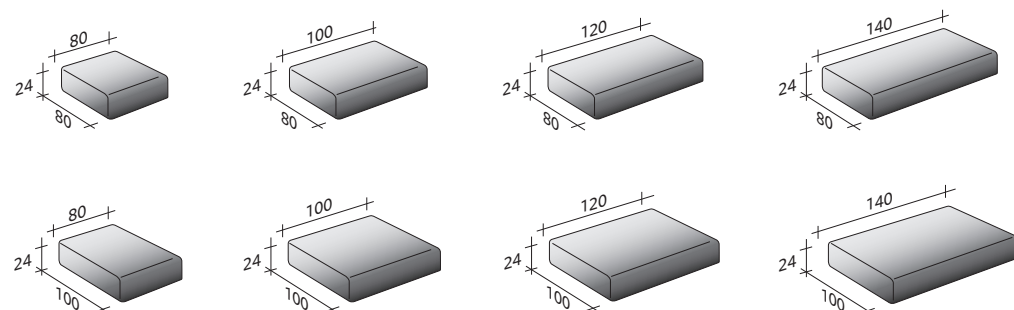

SOFA SEAT CUSHIONS / POUF CUSHIONS