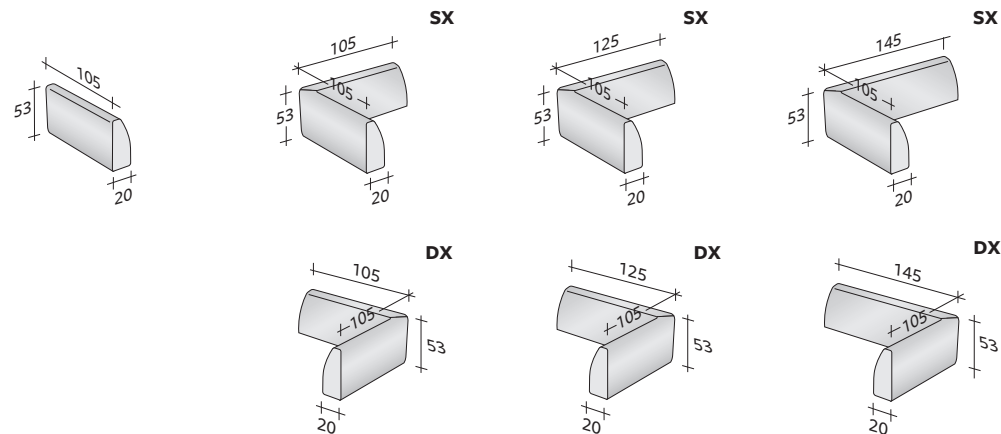

ARMREST / CORNER ARMRESTS