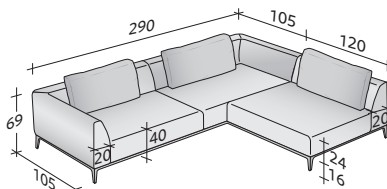

- CORNER FRAME LEFT SX (L240xP100xH16) - 1 pc
- FRAME RIGHT DX (L100xP100xH16) - 1 pc
- SEAT (L100xP80xH24) - 3 pcs
- BACKREST (L100xP20xH53) - 1 pc
- CORNER ARMREST RIGHT DX (L125xP105xH53) - 1 pc
- CORNER ARMREST LEFT SX (L125xP105xH53) - 1 pc
- CUSHIONS 75 x 50 - 3 pcs

COMPOSITION I