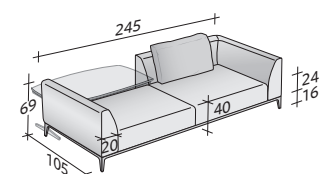

- CORNER FRAME LEFT SX (L280xP100xH16) - 1 pc
- FRAME RIGHT DX (L120xP100xH16) - 1 pc
- SEAT (L120xP80xH24) - 3 pcs
- BACKREST (L120xP20xH53) - 1 pc
- CORNER ARMREST RIGHT DX (L145xP105xH53) - 1 pc
- CORNER ARMREST LEFT SX (L145xP105xH53) - 1 pc
- CUSHIONS 95 x 50 - 3 pcs

COMPOSITION L (small table not included)