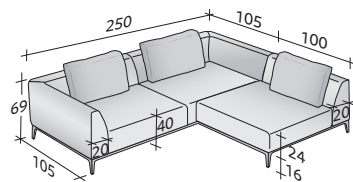

COMPOSITION H