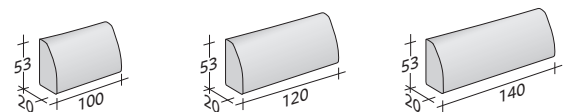

SOFA FRAME

POUF FRAME

SOFA SEAT CUSHIONS / POUF CUSHIONS

ARMREST / CORNER ARMRESTS

BACKRESTS

BACKREST CUSHIONS / ARMREST CUSHIONS