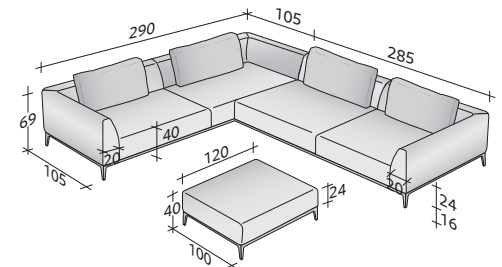

- CORNER FRAME RIGHT DX (L240xP100xH16) - 1 pc
- CORNER FRAME LEFT SX (L280xP100xH16) - 1 pc
- SEAT (L120xP80xH24) - 2 pcs
- SEAT (L100xP80xH24) - 1 pc
- SEAT (L120xP100xH24) - 1 pc
- CORNER ARMREST LEFT SX (L145xP105xH53) - 1 pc
- CORNER ARMREST RIGHT DX (L125xP105xH53) - 1 pc
- ARMREST (L105xP20xH53) - 1 pc
- BACKREST (L120xP20xH53) - 1 pc
- CUSHIONS 75 x 50 - 2 pcs
- CUSHION 95 x 50 - 1 pc

COMPOSITION G

- CORNER FRAME RIGHT DX (L280xP100xH16) - 1 pc
- CORNER FRAME LEFT SX (L280xP100xH16) - 1 pc
- SEAT (L120xP80xH24) - 3 pcs
- SEAT (L140xP80xH24) - 1 pc
- CORNER ARMREST LEFT SX (L145xP105xH53) - 1 pc
- CORNER ARMREST RIGHT DX (L145xP105xH53) - 2 pcs
- BACKREST (L140xP20xH53) - 1 pc
- CUSHIONS 95 x 50 - 4 pcs
- POUF FRAME (L120xP100xH16) - 1 pc
- POUF SEAT (L120xP100xH24) - 1 pc