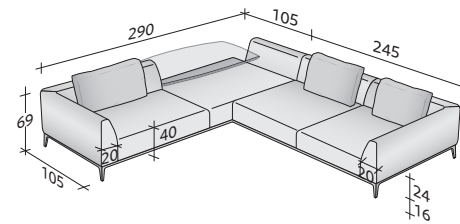

- CORNER FRAME RIGHT DX (L240xP100xH16) - 1 pc
- CORNER FRAME LEFT SX (L240xP100xH16) - 1 pc
- SEAT (L100xP80xH24) - 2 pcs
- SEAT (L120xP80xH24) - 2 pcs
- CORNER ARMREST RIGHT DX (L125xP105xH53) - 2 pcs
- BACKREST (L120xP20xH53) - 2 pcs
- CUSHIONS 75 x 50 - 4 pcs

COMPOSITION F (small table not included)