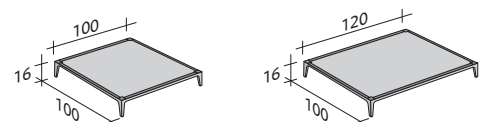

SOFA FRAME

POUF FRAME

SOFA SEAT CUSHIONS / POUF CUSHIONS

ARMREST / CORNER ARMRESTS

BACKRESTS

BACKREST CUSHIONS / ARMREST CUSHIONS