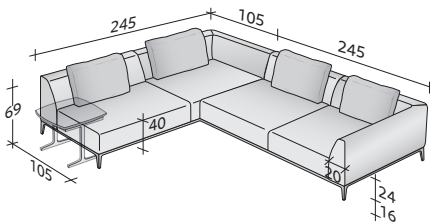

Flou

LA CULTURA DEL DORMIRE.

COMPOSITION B

- FRAME (L240xP100xH16) - 1 pc
- SEAT (L100xP80xH24) - 2 pcs
- CORNER ARMREST RIGHT DX (L125xP105xH53) - 1 pc
- CORNER ARMREST LEFT SX (L125xP105xH53) - 1 pc
- CUSHIONS 75 x 50 - 2 pcs

OLIVIER SOFAS COMPOSITIONS

OUTER SIZES

SIZE IN CM.

COMPOSITION A

- FRAME (L200xP100xH16) - 1 pc
- SEAT (L80xP80xH24) - 2 pcs
- CORNER ARMREST RIGHT DX (L105xP105xH53) - 1 pc
- CORNER ARMREST LEFT SX (L105xP105xH53) - 1 pc
- CUSHIONS 75 x 50 - 2 pcs

COMPOSITION C

- FRAME (L280xP100xH16) - 1 pc
- SEAT (L120xP80xH24) - 2 pcs
- CORNER ARMREST RIGHT DX (L145xP105xH53) - 1 pc
- CORNER ARMREST LEFT SX (L145xP105xH53) - 1 pc
- CUSHIONS 95 x 50 - 2 pcs

COMPOSITION D (small table not included)

- FRAME (L280xP100xH16) - 1 pc
- SEAT (L120xP80xH24) - 1 pc
- SEAT (L120xP100xH24) - 1 pc
- ARMREST (L105xP20xH53) - 1 pc
- CORNER ARMREST RIGHT DX (L145xP105xH53) - 1 pc
- CUSHION 95 x 50 - 1 pc

COMPOSITION E (small table not included)