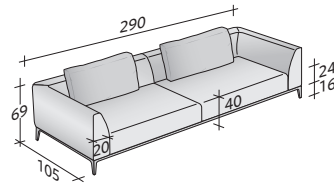

Flou

LA CULTURA DEL DORMIRE.

COMPOSITION B

- FRAME (L240xP100xH16) - 1 pc
- SEAT (L100xP80xH24) - 2 pcs
- CORNER ARMREST RIGHT DX (L125xP105xH53) - 1 pc
- CORNER ARMREST LEFT SX (L125xP105xH53) - 1 pc
- CUSHIONS 75 x 50 - 2 pcs

OLIVIER SOFAS COMPOSITIONS

OUTER SIZES

SIZE IN CM.

COMPOSITION A

- FRAME (L200xP100xH16) - 1 pc
- SEAT (L80xP80xH24) - 2 pcs
- CORNER ARMREST RIGHT DX (L105xP105xH53) - 1 pc
- CORNER ARMREST LEFT SX (L105xP105xH53) - 1 pc
- CUSHIONS 75 x 50 - 2 pcs

COMPOSITION C

- FRAME (L280xP100xH16) - 1 pc
- SEAT (L120xP80xH24) - 2 pcs
- CORNER ARMREST RIGHT DX (L145xP105xH53) - 1 pc
- CORNER ARMREST LEFT SX (L145xP105xH53) - 1 pc
- CUSHIONS 95 x 50 - 2 pcs

COMPOSITION D (small table not included)

- FRAME (L280xP100xH16) - 1 pc
- SEAT (L120xP80xH24) - 1 pc
- SEAT (L120xP100xH24) - 1 pc
- ARMREST (L105xP20xH53) - 1 pc
- CORNER ARMREST RIGHT DX (L145xP105xH53) - 1 pc
- CUSHION 95 x 50 - 1 pc

COMPOSITION E (small table not included)