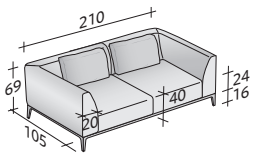

Flou

LA CULTURA DEL DORMIRE.

COMPOSITION B

- FRAME (L240xP100xH16) - 1 pc
- SEAT (L100xP80xH24) - 2 pcs
- CORNER ARMREST RIGHT DX (L125xP105xH53) - 1 pc
- CORNER ARMREST LEFT SX (L125xP105xH53) - 1 pc
- CUSHIONS 75 x 50 - 2 pcs

OLIVIER SOFAS COMPOSITIONS

OUTER SIZES

SIZE IN CM.

COMPOSITION A

- FRAME (L200xP100xH16) - 1 pc
- SEAT (L80xP80xH24) - 2 pcs
- CORNER ARMREST RIGHT DX (L105xP105xH53) - 1 pc
- CORNER ARMREST LEFT SX (L105xP105xH53) - 1 pc
- CUSHIONS 75 x 50 - 2 pcs

COMPOSITION C

- FRAME (L280xP100xH16) - 1 pc
- SEAT (L120xP80xH24) - 2 pcs
- CORNER ARMREST RIGHT DX (L145xP105xH53) - 1 pc
- CORNER ARMREST LEFT SX (L145xP105xH53) - 1 pc
- CUSHIONS 95 x 50 - 2 pcs

COMPOSITION D (small table not included)

COMPOSITION I

- CORNER FRAME LEFT SX (L280xP100xH16) - 1 pc
- FRAME RIGHT DX (L120xP100xH16) - 1 pc
- SEAT (L120xP80xH24) - 3 pcs
- BACKREST (L120xP20xH53) - 1 pc
- CORNER ARMREST RIGHT DX (L145xP105xH53) - 1 pc
- CORNER ARMREST LEFT SX (L145xP105xH53) - 1 pc
- CUSHIONS 95 x 50 - 3 pcs