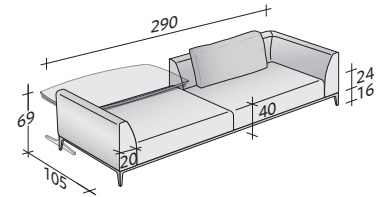

Flou

LA CULTURA DEL DORMIRE.

COMPOSITION B

- FRAME (L240xP100xH16) - 1 pc
- SEAT (L100xP80xH24) - 2 pcs
- CORNER ARMREST RIGHT DX (L125xP105xH53) - 1 pc
- CORNER ARMREST LEFT SX (L125xP105xH53) - 1 pc
- CUSHIONS 75 x 50 - 2 pcs

OLIVIER SOFAS COMPOSITIONS

OUTER SIZES

SIZE IN CM.

COMPOSITION A

- FRAME (L200xP100xH16) - 1 pc
- SEAT (L80xP80xH24) - 2 pcs
- CORNER ARMREST RIGHT DX (L105xP105xH53) - 1 pc
- CORNER ARMREST LEFT SX (L105xP105xH53) - 1 pc
- CUSHIONS 75 x 50 - 2 pcs

COMPOSITION C

- FRAME (L280xP100xH16) - 1 pc
- SEAT (L120xP80xH24) - 2 pcs
- CORNER ARMREST RIGHT DX (L145xP105xH53) - 1 pc
- CORNER ARMREST LEFT SX (L145xP105xH53) - 1 pc
- CUSHIONS 95 x 50 - 2 pcs

COMPOSITION D (small table not included)

- FRAME (L280xP100xH16) - 1 pc
- SEAT (L120xP80xH24) - 1 pc
- SEAT (L120xP100xH24) - 1 pc
- ARMREST (L105xP20xH53) - 1 pc
- CORNER ARMREST RIGHT DX (L145xP105xH53) - 1 pc
- CUSHION 95 x 50 - 1 pc

COMPOSITION E (small table not included)