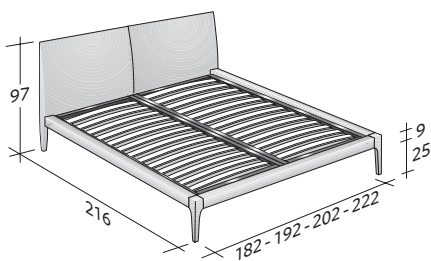

ALICUDI

design Rodolfo Dordoni
2001

Bed with a clean-cut decisive shape. Steel frame that is covered in full grain hide, with covers that can be easily removed thanks to the practical Velcro fastenings. The inside of the bedhead is fitted with straps to provide better support for the resting body. Available with different mattress supports: adjustable slats, orthopedic or with electrical mechanism.

flou

LA CULTURA DEL DORMIRE.

ALICUDI
design Rodolfo Dordoni 2001

OUTER SIZES
BASES AND MATTRESS SUPPORT

SIZE IN CM.

ADJUSTABLE SLATTED BASE
ORTHOPAEDIC SURFACE
ELECTRICALLY POWERED ADJUSTABLE SLATS