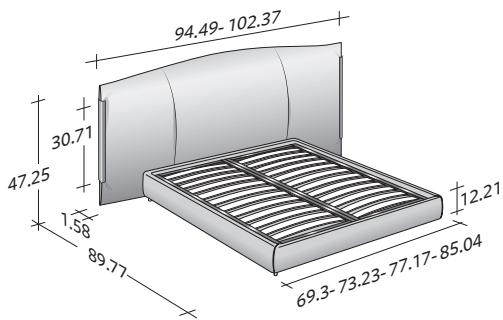

AMAL

design Carlo Colombo
2017

An important double-size bed with class. The bed is embellished with elegant metallic trims. On the sides of the headboard, the trim “anchors” the covers, exalting the softness of the ensemble.

The three finishes of the trim (polished gold, matt burnished, polished black nickel) have been devised to match the range of cover materials available.

Available with fixed base h 25 cm, storage base or base with electrical movements.

The covers of the base and the headboard are totally removable and available in fabric, leather and Ecopelle.

AMAL
design Carlo Colombo 2017

OUTER SIZES
BASES AND MATTRESS SUPPORTS

SIZE IN INCHES

STORAGE BASE
ADJUSTABLE SLATTED BASE