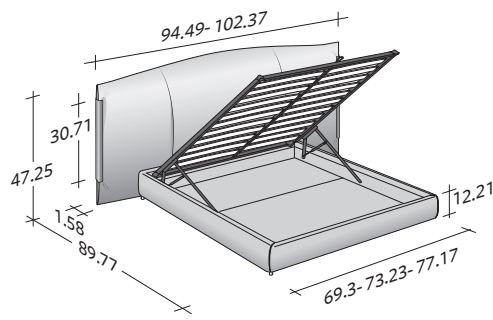

The covers of the base and the headboard are totally removable and available in fabric, leather and Ecopelle.

AMAL
design Carlo Colombo 2017

OUTER SIZES
BASES AND MATTRESS SUPPORTS

SIZE IN INCHES

STORAGE BASE
ADJUSTABLE SLATTED BASE

BASE H25
ADJUSTABLE SLATTED BASE
ELECTRICALLY POWERED ADJUSTABLE SLATS