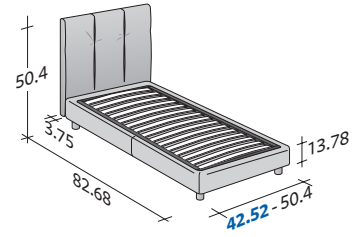

◆ **TWIN X-LONG available only for the NORTH AMERICAN MARKET**

SIZE IN INCHES

◆ **TWIN X-LONG**

STORAGE BASE

- ◆ ADJUSTABLE SLATTED BASE
- ORTHOPAEDIC SURFACE

STORAGE BASE SIDE OPENING

- ADJUSTABLE SLATTED BASE
- ORTHOPAEDIC SURFACE

◆ **TWIN X-LONG**

BASE H25

- ◆ ADJUSTABLE SLATTED BASE
- ORTHOPAEDIC SURFACE
- ELECTRICALLY POWERED ADJUSTABLE SLATS

BOX-SPRING BASE COMFORT

ARGAN 2

SINGLE

design Centro Ricerche Flou

2017

STORAGE BASE

- ◆ ADJUSTABLE SLATTED BASE
- ORTHOPAEDIC SURFACE

STORAGE BASE SIDE OPENING

- ADJUSTABLE SLATTED BASE
- ORTHOPAEDIC SURFACE

◆ **TWIN X-LONG**

BASE H25

- ◆ ADJUSTABLE SLATTED BASE
- ORTHOPAEDIC SURFACE
- ELECTRICALLY POWERED ADJUSTABLE SLATS