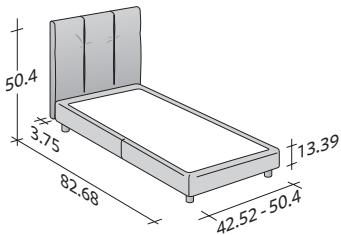

◆ **TWIN X-LONG available only for the NORTH AMERICAN MARKET**

SIZE IN INCHES

◆ **TWIN X-LONG**

STORAGE BASE

- ◆ ADJUSTABLE SLATTED BASE
- ORTHOPAEDIC SURFACE

STORAGE BASE SIDE OPENING

- ADJUSTABLE SLATTED BASE
- ORTHOPAEDIC SURFACE

◆ **TWIN X-LONG**

BASE H25

- ◆ ADJUSTABLE SLATTED BASE
- ORTHOPAEDIC SURFACE
- ELECTRICALLY POWERED ADJUSTABLE SLATS

BOX-SPRING BASE COMFORT

ARGAN 2

SINGLE

design Centro Ricerche Flou

2017