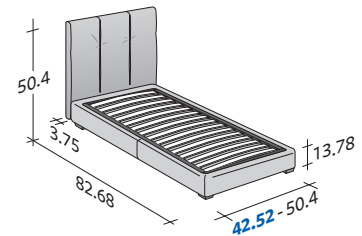

Flou

LA CULTURA DEL DORMIRE.

ARGAN 2 SINGLE
design Centro Ricerche Flou 2017

OUTER SIZES/BASES AND MATTRESS SUPPORTS

◆ **TWIN X-LONG available only for the NORTH AMERICAN MARKET**

SIZE IN INCHES

◆ **TWIN X-LONG**

STORAGE BASE

- ◆ ADJUSTABLE SLATTED BASE
- ORTHOPAEDIC SURFACE

STORAGE BASE SIDE OPENING

- ADJUSTABLE SLATTED BASE
- ORTHOPAEDIC SURFACE

◆ **TWIN X-LONG**

BASE H25

- ◆ ADJUSTABLE SLATTED BASE
- ORTHOPAEDIC SURFACE
- ELECTRICALLY POWERED ADJUSTABLE SLATS