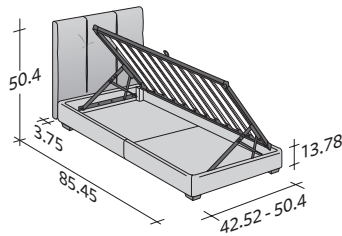

Flou

LA CULTURA DEL DORMIRE.

ARGAN 2 SINGLE
design Centro Ricerche Flou 2017

OUTER SIZES/BASES AND MATTRESS SUPPORTS

◆ **TWIN X-LONG available only for the NORTH AMERICAN MARKET**

SIZE IN INCHES

◆ **TWIN X-LONG**

STORAGE BASE

- ◆ ADJUSTABLE SLATTED BASE
- ORTHOPAEDIC SURFACE

STORAGE BASE SIDE OPENING

- ADJUSTABLE SLATTED BASE
- ORTHOPAEDIC SURFACE

◆ **TWIN X-LONG**

BASE H25

- ◆ ADJUSTABLE SLATTED BASE
- ORTHOPAEDIC SURFACE
- ELECTRICALLY POWERED ADJUSTABLE SLATS