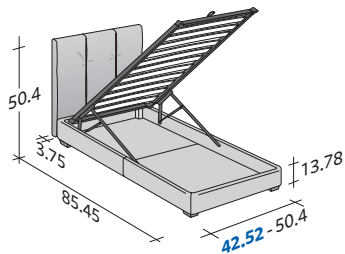

Flou

LA CULTURA DEL DORMIRE.

ARGAN 2 SINGLE
design Centro Ricerche Flou 2017

OUTER SIZES/BASES AND MATTRESS SUPPORTS

◆ **TWIN X-LONG available only for the NORTH AMERICAN MARKET**

SIZE IN INCHES

◆ **TWIN X-LONG**

STORAGE BASE

- ◆ ADJUSTABLE SLATTED BASE
- ORTHOPAEDIC SURFACE

STORAGE BASE SIDE OPENING

- ADJUSTABLE SLATTED BASE
- ORTHOPAEDIC SURFACE

◆ **TWIN X-LONG**

BASE H25

- ◆ ADJUSTABLE SLATTED BASE
- ORTHOPAEDIC SURFACE
- ELECTRICALLY POWERED ADJUSTABLE SLATS