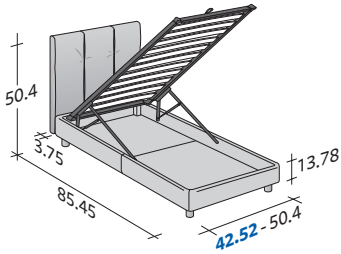

◆ **TWIN X-LONG available only for the NORTH AMERICAN MARKET**

SIZE IN INCHES

◆ **TWIN X-LONG**

STORAGE BASE

- ◆ ADJUSTABLE SLATTED BASE
- ORTHOPAEDIC SURFACE

STORAGE BASE SIDE OPENING

- ADJUSTABLE SLATTED BASE
- ORTHOPAEDIC SURFACE

◆ **TWIN X-LONG**

BASE H25

- ◆ ADJUSTABLE SLATTED BASE
- ORTHOPAEDIC SURFACE
- ELECTRICALLY POWERED ADJUSTABLE SLATS

BOX-SPRING BASE COMFORT

ARGAN 2

SINGLE

design Centro Ricerche Flou

2017

STORAGE BASE

- ◆ ADJUSTABLE SLATTED BASE
- ORTHOPAEDIC SURFACE

STORAGE BASE SIDE OPENING

- ADJUSTABLE SLATTED BASE
- ORTHOPAEDIC SURFACE

◆ **TWIN X-LONG**

BASE H25

- ◆ ADJUSTABLE SLATTED BASE
- ORTHOPAEDIC SURFACE
- ELECTRICALLY POWERED ADJUSTABLE SLATS