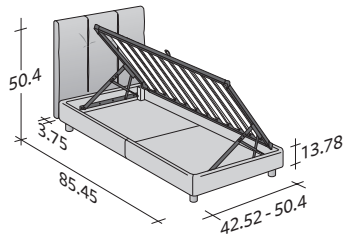

◆ **TWIN X-LONG available only for the NORTH AMERICAN MARKET**

SIZE IN INCHES

◆ **TWIN X-LONG**

STORAGE BASE

- ◆ ADJUSTABLE SLATTED BASE
- ORTHOPAEDIC SURFACE

STORAGE BASE SIDE OPENING

- ADJUSTABLE SLATTED BASE
- ORTHOPAEDIC SURFACE

◆ **TWIN X-LONG**

BASE H25

- ◆ ADJUSTABLE SLATTED BASE
- ORTHOPAEDIC SURFACE
- ELECTRICALLY POWERED ADJUSTABLE SLATS

BOX-SPRING BASE COMFORT

ARGAN 2

SINGLE

design Centro Ricerche Flou

2017