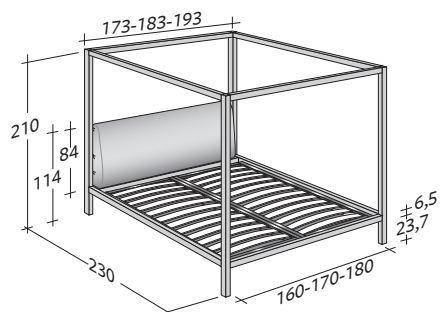

The feet and the details of the joints are black chrome.

The padded head-board is topped with a completely removable covers in fabric, ecopelle or leather. This bed has an adjustable slat mattress support, and is available only in the double-size version.

flou

LA CULTURA DEL DORMIRE.

ARI
design Emanuela Garbin - Mario Dell'Orto 2014

OUTER SIZES
BASES AND MATTRESS SUPPORT

SIZE IN CM.

ADJUSTABLE SLATTED BASE