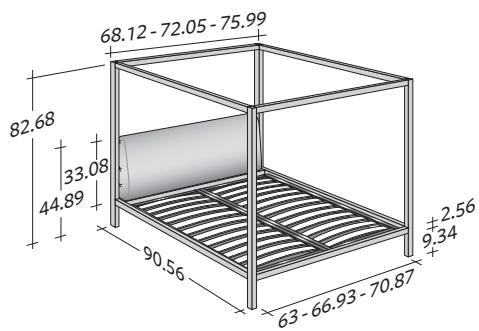

The feet and the details of the joints are black chrome.

The padded head-board is topped with a completely removable covers in fabric, ecopelle or leather. This bed has an adjustable slat mattress support, and is available only in the double-size version.

**flou**

LA CULTURA DEL DORMIRE.

ARI  
design Emanuela Garbin - Mario Dell'Orto 2014

OUTER SIZES  
BASES AND MATTRESS SUPPORT

SIZE IN INCHES

ADJUSTABLE SLATTED BASE