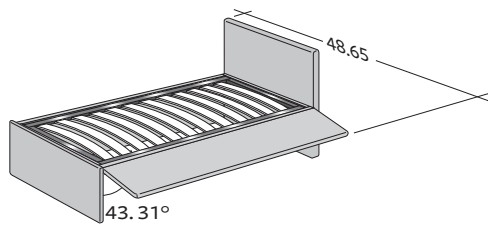

Two versions are available: one can be raised from the floor, thanks to a piston device; the other remains at floor level and cannot be raised.

flou

LA CULTURA DEL DORMIRE.

BISS
design Pinuccio Borgonovo 2011

OUTER SIZES/BASES AND MATTRESS SUPPORTS

SIZE IN INCHES

ADJUSTABLE SLATTED BASE