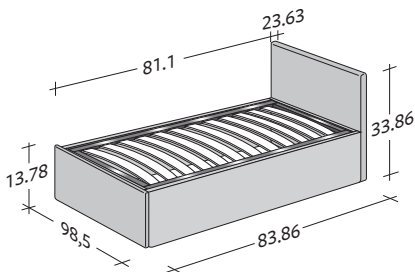

Two versions are available: one can be raised from the floor, thanks to a piston device; the other remains at floor level and cannot be raised.

flou

LA CULTURA DEL DORMIRE.

BISS
design Pinuccio Borgonovo 2011

OUTER SIZES/BASES AND MATTRESS SUPPORTS

SIZE IN INCHES

ADJUSTABLE SLATTED BASE