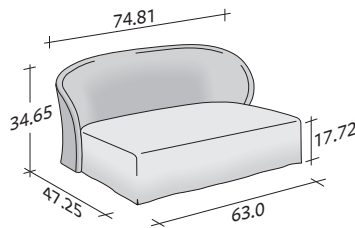

CÉLINE

DOUBLE

design Riccardo Giovanetti

2011

Céline, roomy, deep and cozy, is an armchair–chaise longue that can be rapidly transformed into a comfortable single bed (mattress size 90x200 cm.) or a large sofa that can be rapidly transformed into a double bed (mattress size 160x200 cm.).

flou

LA CULTURA DEL DORMIRE.

CÉLINE DOUBLE
design Riccardo Giovanetti 2011

OUTER SIZES/BASES AND MATTRESS SUPPORTS

SIZE IN INCHES

SLATTED BASE