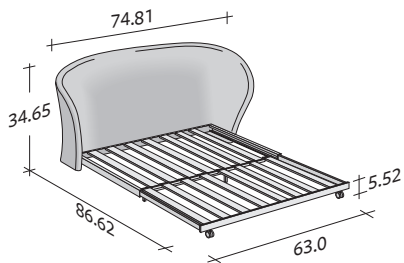

flou

LA CULTURA DEL DORMIRE.

CÉLINE DOUBLE
design Riccardo Giovanetti 2011

OUTER SIZES/BASES AND MATTRESS SUPPORTS

SIZE IN INCHES

SLATTED BASE