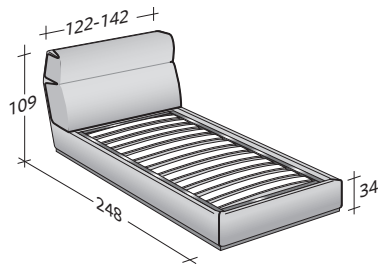

## GENTLEMAN

HIGH HEADBOARD SINGLE  
design Carlo Colombo  
2014

Gentleman: the name itself evokes luxury, taste, style and elegance. Available as a double bed with high or low headboard or as a single bed with high headboard. The key feature of the bed is the elegant detachable second padded outer cover for the headboard. Further element of embellishment is the piping on the two front corners of the base and along the perimeter of the second outer cover, in a 'tone-on-tone' or contrasting color. The bed cover is removable, the second outer padded headboard cover is equipped with hooks and can be easily detached. Both covers are available in fabric, leather or ecopelle. Gentleman can be supplied in the following versions: storage base, slatted base with rigidity adjustment, base with electric movements.

GENTLEMAN HIGH HEADBOARD SINGLE  
design Carlo Colombo 2014

OUTER SIZES  
BASES AND MATTRESS SUPPORT

SIZE IN CM.

STORAGE BASE

ADJUSTABLE SLATTED BASE

ADJUSTABLE SLATTED BASE  
ELECTRICALLY POWERED ADJUSTABLE SLATS