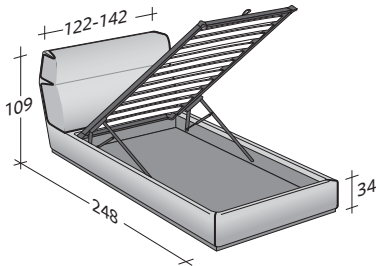

## GENTLEMAN

HIGH HEADBOARD SINGLE  
design Carlo Colombo  
2014

Gentleman: the name itself evokes luxury, taste, style and elegance. Available as a double bed with high or low headboard or as a single bed with high headboard. The key feature of the bed is the elegant detachable second padded outer cover for the headboard. Further element of embellishment is the piping on the two front corners of the base and along the perimeter of the second outer cover, in a 'tone-on-tone' or contrasting color. The bed cover is removable, the second outer padded headboard cover is equipped with hooks and can be easily detached. Both covers are available in fabric, leather or ecopelle. Gentleman can be supplied in the following versions: storage base, slatted base with rigidity adjustment, base with electric movements.

GENTLEMAN HIGH HEADBOARD SINGLE  
design Carlo Colombo 2014

OUTER SIZES  
BASES AND MATTRESS SUPPORT

SIZE IN CM.

STORAGE BASE

ADJUSTABLE SLATTED BASE

ADJUSTABLE SLATTED BASE  
ELECTRICALLY POWERED ADJUSTABLE SLATS