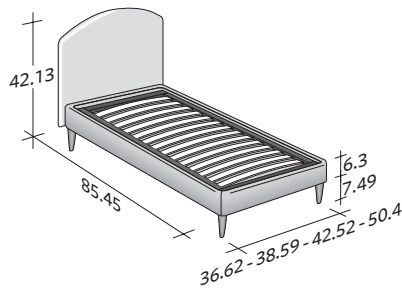

**MAGNOLIA SINGLE**  
design Centro Ricerche Flou 1987

OUTER SIZES/BASES AND MATTRESS SUPPORTS

◆ **TWIN X-LONG** available only for the **NORTH AMERICAN MARKET**

SIZE IN INCHES

◆ **TWIN X-LONG**

**STORAGE BASE**

- ◆ ADJUSTABLE SLATTED BASE \*
- ORTHOPAEDIC SURFACE \*
- SLATTED BASE

**STORAGE BASE SIDE OPENING**

- ADJUSTABLE SLATTED BASE \*
- ORTHOPAEDIC SURFACE \*

**BOX-SPRING BASE COMFORT**

◆ **TWIN X-LONG**

**BASE H25**

- ◆ ADJUSTABLE SLATTED BASE \*
- ORTHOPAEDIC SURFACE \*
- ELECTRICALLY POWERED ADJUSTABLE SLATS \*

**BASE H16**

- ADJUSTABLE SLATTED BASE
- ORTHOPAEDIC SURFACE
- ELECTRICALLY POWERED ADJUSTABLE SLATS

\* Available also with loose valance cover