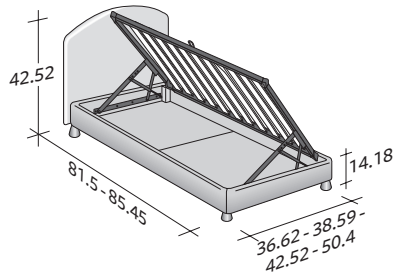

**MAGNOLIA SINGLE**  
design Centro Ricerche Flou 1987

OUTER SIZES/BASES AND MATTRESS SUPPORTS

◆ **TWIN X-LONG** available only for the **NORTH AMERICAN MARKET**

SIZE IN INCHES

◆ **TWIN X-LONG**

**STORAGE BASE**

- ◆ ADJUSTABLE SLATTED BASE \*
- ORTHOPAEDIC SURFACE \*
- SLATTED BASE

**STORAGE BASE SIDE OPENING**

- ADJUSTABLE SLATTED BASE \*
- ORTHOPAEDIC SURFACE \*

**BOX-SPRING BASE COMFORT**

◆ **TWIN X-LONG**

**BASE H25**

- ◆ ADJUSTABLE SLATTED BASE \*
- ORTHOPAEDIC SURFACE \*
- ELECTRICALLY POWERED ADJUSTABLE SLATS \*

**BASE H16**

- ADJUSTABLE SLATTED BASE
- ORTHOPAEDIC SURFACE
- ELECTRICALLY POWERED ADJUSTABLE SLATS

\* Available also with loose valance cover