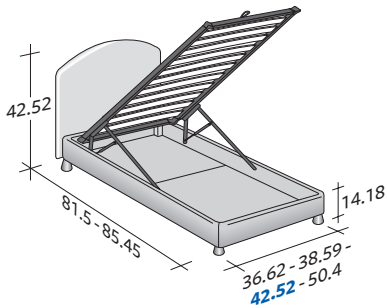

**MAGNOLIA**  
SINGLE  
design Centro Ricerche Flou  
1987

A romantic timeless bed. Head-board and base padded and upholstered with fabric, leather or Ecopelle covers, completely removable thanks to practical Velcro. Available with box -spring base Comfort, storage base, fixed base h 25 cm. or h 16 cm. and with electrical movements.

**MAGNOLIA SINGLE**  
design Centro Ricerche Flou 1987

OUTER SIZES/BASES AND MATTRESS SUPPORTS

◆ **TWIN X-LONG** available only for the **NORTH AMERICAN MARKET**

SIZE IN INCHES

◆ **TWIN X-LONG**

**STORAGE BASE**

- ◆ ADJUSTABLE SLATTED BASE \*
- ORTHOPAEDIC SURFACE \*
- SLATTED BASE

**STORAGE BASE SIDE OPENING**

- ADJUSTABLE SLATTED BASE \*
- ORTHOPAEDIC SURFACE \*

**BOX-SPRING BASE COMFORT**

◆ **TWIN X-LONG**

**BASE H25**

- ◆ ADJUSTABLE SLATTED BASE \*
- ORTHOPAEDIC SURFACE \*
- ELECTRICALLY POWERED ADJUSTABLE SLATS \*

**BASE H16**

- ADJUSTABLE SLATTED BASE
- ORTHOPAEDIC SURFACE
- ELECTRICALLY POWERED ADJUSTABLE SLATS

\* Available also with loose valance cover