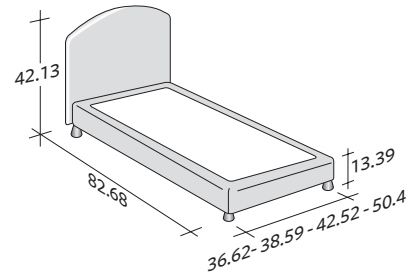

**MAGNOLIA SINGLE**  
design Centro Ricerche Flou 1987

OUTER SIZES/BASES AND MATTRESS SUPPORTS

◆ **TWIN X-LONG** available only for the **NORTH AMERICAN MARKET**

SIZE IN INCHES

◆ **TWIN X-LONG**

**STORAGE BASE**

- ◆ ADJUSTABLE SLATTED BASE \*
- ORTHOPAEDIC SURFACE \*
- SLATTED BASE

**STORAGE BASE SIDE OPENING**

- ADJUSTABLE SLATTED BASE \*
- ORTHOPAEDIC SURFACE \*

**BOX-SPRING BASE COMFORT**

◆ **TWIN X-LONG**

**BASE H25**