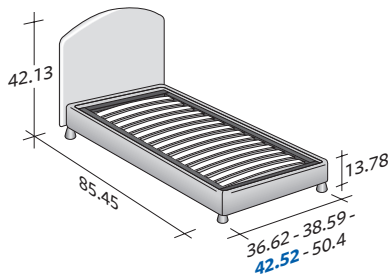

**MAGNOLIA SINGLE**  
design Centro Ricerche Flou 1987

OUTER SIZES/BASES AND MATTRESS SUPPORTS

◆ **TWIN X-LONG** available only for the **NORTH AMERICAN MARKET**

SIZE IN INCHES

◆ **TWIN X-LONG**

**STORAGE BASE**

- ◆ ADJUSTABLE SLATTED BASE \*
- ORTHOPAEDIC SURFACE \*
- SLATTED BASE

**STORAGE BASE SIDE OPENING**

- ADJUSTABLE SLATTED BASE \*
- ORTHOPAEDIC SURFACE \*

**BOX-SPRING BASE COMFORT**

◆ **TWIN X-LONG**

**BASE H25**

- ◆ ADJUSTABLE SLATTED BASE \*
- ORTHOPAEDIC SURFACE \*
- ELECTRICALLY POWERED ADJUSTABLE SLATS \*

**BASE H16**

- ADJUSTABLE SLATTED BASE
- ORTHOPAEDIC SURFACE
- ELECTRICALLY POWERED ADJUSTABLE SLATS

\* Available also with loose valance cover