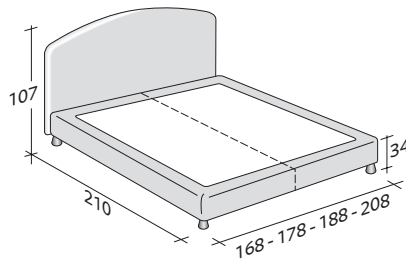

**MAGNOLIA DOUBLE**  
design Centro Ricerche Flou 1987

OUTER SIZES  
BASES AND MATTRESS SUPPORTS

SIZE IN CM.

**STORAGE BASE**

ADJUSTABLE SLATTED BASE \*  
ORTHOPAEDIC SURFACE \*  
SLATTED BASE

**BOX-SPRING BASE COMFORT**

**BASE H25**

ADJUSTABLE SLATTED BASE \*  
ORTHOPAEDIC SURFACE \*  
ELECTRICALLY POWERED ADJUSTABLE SLATS \*

**BASE H16**

ADJUSTABLE SLATTED BASE  
ORTHOPAEDIC SURFACE  
ELECTRICALLY POWERED ADJUSTABLE SLATS