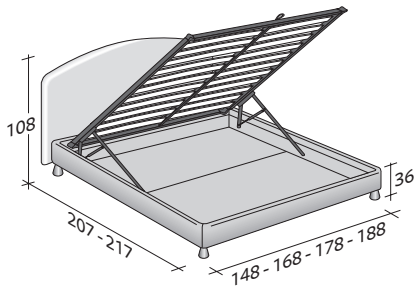

**MAGNOLIA**  
DOUBLE  
design Centro Ricerche Flou  
1987

A romantic timeless bed. Head-board and base padded and upholstered with fabric, leather or Ecopelle covers, completely removable thanks to practical Velcro. Available with box -spring base Comfort, storage base, fixed base h 25 cm. or h 16 cm. and with electrical movements.

**MAGNOLIA DOUBLE**  
design Centro Ricerche Flou 1987

OUTER SIZES  
BASES AND MATTRESS SUPPORTS

SIZE IN CM.

**STORAGE BASE**

ADJUSTABLE SLATTED BASE \*  
ORTHOPAEDIC SURFACE \*  
SLATTED BASE

**BOX-SPRING BASE COMFORT**

**BASE H25**

ADJUSTABLE SLATTED BASE \*  
ORTHOPAEDIC SURFACE \*  
ELECTRICALLY POWERED ADJUSTABLE SLATS \*

**BASE H16**

ADJUSTABLE SLATTED BASE  
ORTHOPAEDIC SURFACE  
ELECTRICALLY POWERED ADJUSTABLE SLATS