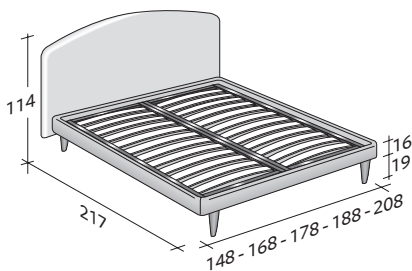

**MAGNOLIA**  
DOUBLE  
design Centro Ricerche Flou  
1987

A romantic timeless bed. Head-board and base padded and upholstered with fabric, leather or Ecopelle covers, completely removable thanks to practical Velcro. Available with box -spring base Comfort, storage base, fixed base h 25 cm. or h 16 cm. and with electrical movements.

**MAGNOLIA DOUBLE**  
design Centro Ricerche Flou 1987

OUTER SIZES  
BASES AND MATTRESS SUPPORTS

SIZE IN CM.

**STORAGE BASE**

ADJUSTABLE SLATTED BASE \*  
ORTHOPAEDIC SURFACE \*  
SLATTED BASE

**BOX-SPRING BASE COMFORT**

**BASE H25**

ADJUSTABLE SLATTED BASE \*  
ORTHOPAEDIC SURFACE \*  
ELECTRICALLY POWERED ADJUSTABLE SLATS \*

**BASE H16**

ADJUSTABLE SLATTED BASE  
ORTHOPAEDIC SURFACE  
ELECTRICALLY POWERED ADJUSTABLE SLATS