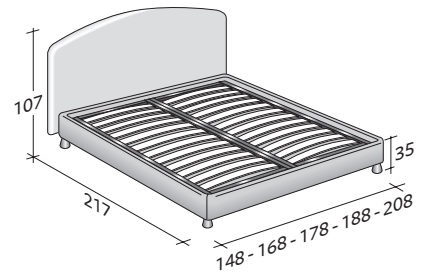

**MAGNOLIA**  
DOUBLE  
design Centro Ricerche Flou  
1987

A romantic timeless bed. Head-board and base padded and upholstered with fabric, leather or Ecopelle covers, completely removable thanks to practical Velcro. Available with box -spring base Comfort, storage base, fixed base h 25 cm. or h 16 cm. and with electrical movements.

**MAGNOLIA DOUBLE**  
design Centro Ricerche Flou 1987

OUTER SIZES  
BASES AND MATTRESS SUPPORTS

SIZE IN CM.

**STORAGE BASE**

ADJUSTABLE SLATTED BASE \*  
ORTHOPAEDIC SURFACE \*  
SLATTED BASE

**BOX-SPRING BASE COMFORT**

**BASE H25**

ADJUSTABLE SLATTED BASE \*  
ORTHOPAEDIC SURFACE \*  
ELECTRICALLY POWERED ADJUSTABLE SLATS \*

**BASE H16**

ADJUSTABLE SLATTED BASE  
ORTHOPAEDIC SURFACE  
ELECTRICALLY POWERED ADJUSTABLE SLATS