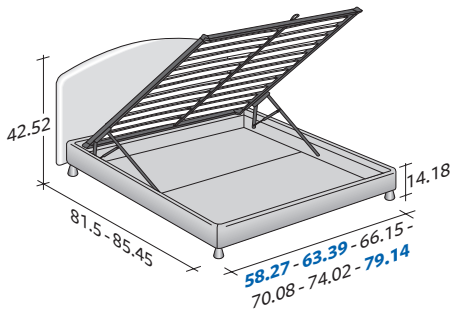

**MAGNOLIA**  
DOUBLE  
design Centro Ricerche Flou  
1987

A romantic timeless bed. Head-board and base padded and upholstered with fabric, leather or Ecopelle covers, completely removable thanks to practical Velcro. Available with box -spring base Comfort, storage base, fixed base h 25 cm. or h 16 cm. and with electrical movements.

**MAGNOLIA DOUBLE**  
design Centro Ricerche Flou 1987

OUTER SIZES/BASES AND MATTRESS SUPPORTS

◆ **FULL X-LONG, QUEEN, KING available only for the NORTH AMERICAN MARKET**

SIZE IN INCHES

◆ **FULL X-LONG, QUEEN, KING**  
STORAGE BASE

- ◆ ADJUSTABLE SLATTED BASE \*
- ORTHOPAEDIC SURFACE \*
- SLATTED BASE

BOX-SPRING BASE COMFORT

◆ **FULL X-LONG, QUEEN, KING**  
BASE H25

- ◆ ADJUSTABLE SLATTED BASE \*
- ORTHOPAEDIC SURFACE \*
- ELECTRICALLY POWERED ADJUSTABLE SLATS \*

BASE H16

- ADJUSTABLE SLATTED BASE
- ORTHOPAEDIC SURFACE
- ELECTRICALLY POWERED ADJUSTABLE SLATS

\* Available also with loose valance cover