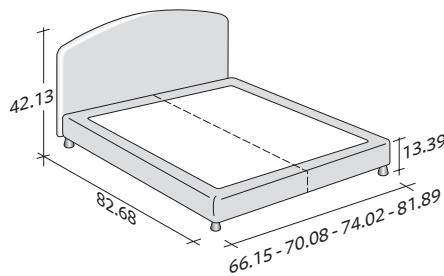

**MAGNOLIA DOUBLE**  
design Centro Ricerche Flou 1987

OUTER SIZES/BASES AND MATTRESS SUPPORTS

◆ **FULL X-LONG, QUEEN, KING available only for the NORTH AMERICAN MARKET**

SIZE IN INCHES

◆ **FULL X-LONG, QUEEN, KING**  
STORAGE BASE

- ◆ ADJUSTABLE SLATTED BASE \*
- ORTHOPAEDIC SURFACE \*
- SLATTED BASE

BOX-SPRING BASE COMFORT

◆ **FULL X-LONG, QUEEN, KING**  
BASE H25

- ◆ ADJUSTABLE SLATTED BASE \*
- ORTHOPAEDIC SURFACE \*
- ELECTRICALLY POWERED ADJUSTABLE SLATS \*