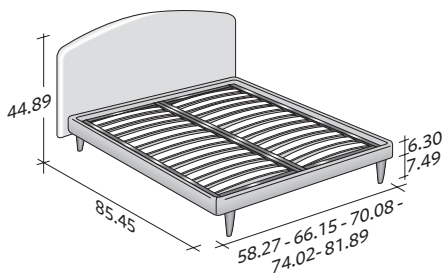

**MAGNOLIA DOUBLE**  
design Centro Ricerche Flou 1987

OUTER SIZES/BASES AND MATTRESS SUPPORTS

◆ **FULL X-LONG, QUEEN, KING available only for the NORTH AMERICAN MARKET**

SIZE IN INCHES

◆ **FULL X-LONG, QUEEN, KING**  
STORAGE BASE

- ◆ ADJUSTABLE SLATTED BASE \*
- ORTHOPAEDIC SURFACE \*
- SLATTED BASE

BOX-SPRING BASE COMFORT

◆ **FULL X-LONG, QUEEN, KING**  
BASE H25

- ◆ ADJUSTABLE SLATTED BASE \*
- ORTHOPAEDIC SURFACE \*
- ELECTRICALLY POWERED ADJUSTABLE SLATS \*

BASE H16

- ADJUSTABLE SLATTED BASE
- ORTHOPAEDIC SURFACE
- ELECTRICALLY POWERED ADJUSTABLE SLATS

\* Available also with loose valance cover