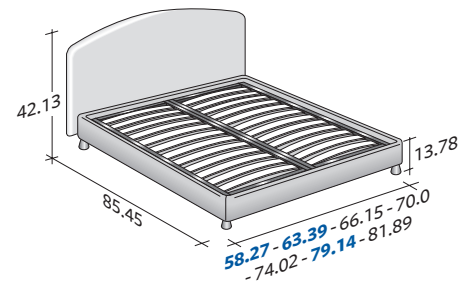

**MAGNOLIA DOUBLE**  
design Centro Ricerche Flou 1987

OUTER SIZES/BASES AND MATTRESS SUPPORTS

◆ **FULL X-LONG, QUEEN, KING available only for the NORTH AMERICAN MARKET**

SIZE IN INCHES

◆ **FULL X-LONG, QUEEN, KING**  
STORAGE BASE

- ◆ ADJUSTABLE SLATTED BASE \*
- ORTHOPAEDIC SURFACE \*
- SLATTED BASE

BOX-SPRING BASE COMFORT

◆ **FULL X-LONG, QUEEN, KING**  
BASE H25

- ◆ ADJUSTABLE SLATTED BASE \*
- ORTHOPAEDIC SURFACE \*
- ELECTRICALLY POWERED ADJUSTABLE SLATS \*

BASE H16

- ADJUSTABLE SLATTED BASE
- ORTHOPAEDIC SURFACE
- ELECTRICALLY POWERED ADJUSTABLE SLATS

\* Available also with loose valance cover