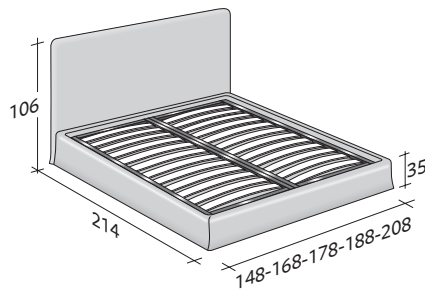

NOTTURNO SHABBY CHIC

DOUBLE

design Centro Ricerche Flou 2015

Clean, simple and elegant lines have produced an 'evergreen' bed to suit every style and taste, every ambience and every furnishing choice. The 'Shabby Chic' version projects a clearly contemporary orientation, enhanced by trendy covers, delicate colors with a deliberately well-worn appearance. The headboard is linear and smooth; it is padded and finished, like the base, in completely removable covers in fabric, leather or Ecopelle Dollaro. Available with box-spring base Comfort, storage base, fixed base, or base with an electric movement control.

Flou

LA CULTURA DEL DORMIRE.

NOTTURNO SHABBY CHIC DOUBLE
design Centro Ricerche Flou 2015

OUTER SIZES
BASES AND MATTRESS SUPPORTS

SIZE IN CM.

STORAGE BASE

ADJUSTABLE SLATTED BASE
ORTHOPAEDIC SURFACE
SLATTED BASE

BASE H25

ADJUSTABLE SLATTED BASE
ORTHOPAEDIC SURFACE
ELECTRICALLY POWERED ADJUSTABLE SLATS

BOX-SPRING BASE COMFORT