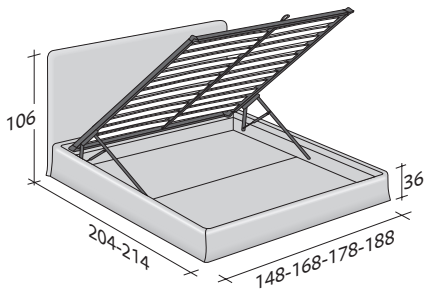

NOTTURNO SHABBY CHIC

DOUBLE

design Centro Ricerche Flou 2015

Clean, simple and elegant lines have produced an 'evergreen' bed to suit every style and taste, every ambience and every furnishing choice. The 'Shabby Chic' version projects a clearly contemporary orientation, enhanced by trendy covers, delicate colors with a deliberately well-worn appearance. The headboard is linear and smooth; it is padded and finished, like the base, in completely removable covers in fabric, leather or Ecopelle Dollaro. Available with box-spring base Comfort, storage base, fixed base, or base with an electric movement control.

Flou

LA CULTURA DEL DORMIRE.

NOTTURNO SHABBY CHIC DOUBLE
design Centro Ricerche Flou 2015

OUTER SIZES
BASES AND MATTRESS SUPPORTS

SIZE IN CM.

STORAGE BASE

ADJUSTABLE SLATTED BASE
ORTHOPAEDIC SURFACE
SLATTED BASE

BASE H25

ADJUSTABLE SLATTED BASE
ORTHOPAEDIC SURFACE
ELECTRICALLY POWERED ADJUSTABLE SLATS

BOX-SPRING BASE COMFORT