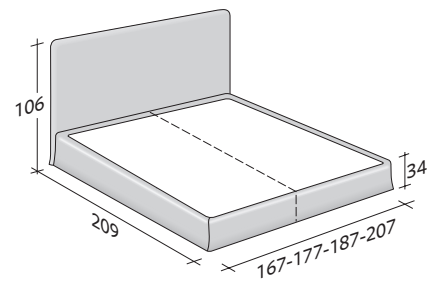

Flou

LA CULTURA DEL DORMIRE.

NOTTURNO SHABBY CHIC DOUBLE
design Centro Ricerche Flou 2015

OUTER SIZES
BASES AND MATTRESS SUPPORTS

SIZE IN CM.

STORAGE BASE

ADJUSTABLE SLATTED BASE
ORTHOPAEDIC SURFACE
SLATTED BASE

BASE H25

ADJUSTABLE SLATTED BASE
ORTHOPAEDIC SURFACE
ELECTRICALLY POWERED ADJUSTABLE SLATS

BOX-SPRING BASE COMFORT