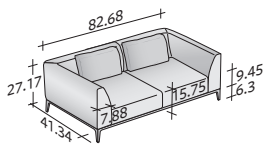

**Flou**

LA CULTURA DEL DORMIRE.

COMPOSITION B

- FRAME (L 94.49" x P 39.38" x H 6.3") - 1 pc
- SEAT (L 39.38" x P 31.5" x H 9.45") - 2 pcs
- CORNER ARMREST RIGHT DX (L 49.22" x P 41.34" x H 20.87") - 1 pc
- CORNER ARMREST LEFT SX (L 49.22" x P 41.34" x H 20.87") - 1 pc
- CUSHIONS 29.53" x 19.69" - 2 pcs

OLIVIER SOFAS COMPOSITIONS

OUTER SIZES

SIZE IN INCHES

COMPOSITION A

- FRAME (L 78.75" x P 39.38" x H 6.3") - 1 pc
- SEAT (L 31.5" x P 31.5" x H 9.45") - 2 pcs
- CORNER ARMREST RIGHT DX (L 41.34" x P 41.34" x H 20.87") - 1 pc
- CORNER ARMREST LEFT SX (L 41.34" x P 41.34" x H 20.87") - 1 pc
- CUSHIONS 29.53" x 19.69" - 2 pcs

COMPOSITION C

- FRAME (L 110.24" x P 39.38" x H 6.3") - 1 pc
- SEAT (L 47.25" x P 31.5" x H 9.45") - 2 pcs
- CORNER ARMREST RIGHT DX (L 57.09" x P 41.34" x H 20.87") - 1 pc
- CORNER ARMREST LEFT SX (L 57.09" x P 41.34" x H 20.87") - 1 pc
- CUSHIONS 37.41" x 19.69" - 2 pcs

COMPOSITION I

- CORNER FRAME LEFT SX (L 110.24" x P 39.38" x H 6.3") - 1 pc
- FRAME RIGHT DX (L 47.25" x P 39.38" x H 6.3") - 1 pc
- SEAT (L 47.25" x P 31.5" x H 9.45") - 3 pcs
- BACKREST (L 47.25" x P 7.88" x H 20.87") - 1 pc
- CORNER ARMREST RIGHT DX (L 57.09" x P 41.34" x H 20.87") - 1 pc
- CORNER ARMREST LEFT SX (L 57.09" x P 41.34" x H 20.87") - 1 pc
- CUSHIONS 37.41" x 19.69" - 3 pcs