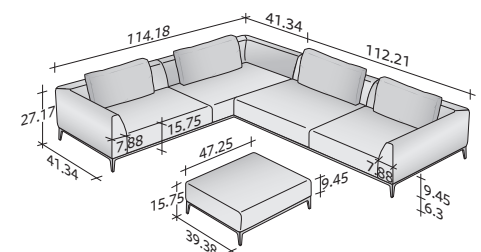

COMPOSITION G

- CORNER FRAME RIGHT DX (L 110.24" x P 39.38" x H 6.3") - 1 pc
- CORNER FRAME LEFT SX (L 110.24" x P 39.38" x H 6.3") - 1 pc
- SEAT (L 47.25" x P 31.5" x H 9.45") - 3 pcs
- SEAT (L 55.12" x P 31.5" x H 9.45") - 1 pc
- CORNER ARMREST LEFT SX (L 57.09" x P 41.34" x H 20.87") - 1 pc
- CORNER ARMREST RIGHT DX (L 57.09" x P 41.34" x H 20.87") - 2 pcs
- BACKREST (L 55.12" x P 7.88" x H 20.87") - 1 pc
- CUSHIONS 37.41" x 19.69" - 4 pcs
- POUF FRAME (L 47.25" x P 39.38" x H 6.3") - 1 pc
- POUF SEAT (L 47.25" x P 39.38" x H 9.45") - 1 pc