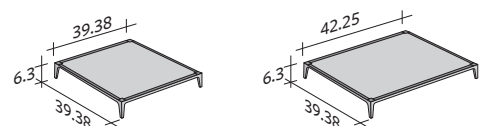

SOFA FRAME

POUF FRAME

SOFA SEAT CUSHIONS/POUF CUSHIONS

ARMREST/CORNER ARMRESTS

BACKRESTS

BACKREST CUSHIONS/ARMREST CUSHIONS