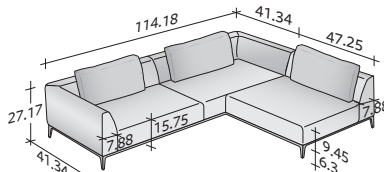

COMPOSITION F (small table not included)

- CORNER FRAME RIGHT DX (L 94.49" x P 39.38" x H 6.3") - 1 pc
- CORNER FRAME LEFT SX (L 110.24" x P 39.38" x H 6.3") - 1 pc
- SEAT (L 47.25" x P 31.5" x H 9.45") - 2 pcs
- SEAT (L 39.38" x P 31.5" x H 9.45") - 1 pc
- SEAT (L 47.25" x P 39.38" x H 9.45") - 1 pc
- CORNER ARMREST LEFT SX (L 57.09" x P 41.34" x H 20.87") - 1 pc
- CORNER ARMREST RIGHT DX (L 49.22" x P 41.34" x H 20.87") - 1 pc
- ARMREST (L 41.34" x P 7.88" x H 20.87") - 1 pc
- BACKREST (L 47.25" x P 7.88" x H 20.87") - 1 pc
- CUSHIONS 29.53" x 19.69" - 2 pcs
- CUSHION 37.41" x 19.69" - 1 pc

COMPOSITION G

- CORNER FRAME RIGHT DX (L 110.24" x P 39.38" x H 6.3") - 1 pc
- CORNER FRAME LEFT SX (L 110.24" x P 39.38" x H 6.3") - 1 pc
- SEAT (L 47.25" x P 31.5" x H 9.45") - 3 pcs
- SEAT (L 55.12" x P 31.5" x H 9.45") - 1 pc
- CORNER ARMREST LEFT SX (L 57.09" x P 41.34" x H 20.87") - 1 pc
- CORNER ARMREST RIGHT DX (L 57.09" x P 41.34" x H 20.87") - 2 pcs
- BACKREST (L 55.12" x P 7.88" x H 20.87") - 1 pc
- CUSHIONS 37.41" x 19.69" - 4 pcs
- POUF FRAME (L 47.25" x P 39.38" x H 6.3") - 1 pc
- POUF SEAT (L 47.25" x P 39.38" x H 9.45") - 1 pc

COMPOSITION H

- CORNER FRAME LEFT SX (L 94.49" x P 39.38" x H 6.3") - 1 pc
- FRAME RIGHT DX (L 39.38" x P 39.38" x H 6.3") - 1 pc
- SEAT (L 39.38" x P 31.5" x H 9.45") - 3 pcs
- BACKREST (L 39.38" x P 7.88" x H 20.87") - 1 pc
- CORNER ARMREST RIGHT DX (L 49.22" x P 41.34" x H 20.87") - 1 pc
- CORNER ARMREST LEFT SX (L 49.22" x P 41.34" x H 20.87") - 1 pc
- CUSHIONS 29.53" x 19.69" - 3 pcs

COMPOSITION I

- CORNER FRAME LEFT SX (L 110.24" x P 39.38" x H 6.3") - 1 pc
- FRAME RIGHT DX (L 47.25" x P 39.38" x H 6.3") - 1 pc
- SEAT (L 47.25" x P 31.5" x H 9.45") - 3 pcs
- BACKREST (L 47.25" x P 7.88" x H 20.87") - 1 pc
- CORNER ARMREST RIGHT DX (L 57.09" x P 41.34" x H 20.87") - 1 pc
- CORNER ARMREST LEFT SX (L 57.09" x P 41.34" x H 20.87") - 1 pc
- CUSHIONS 37.41" x 19.69" - 3 pcs