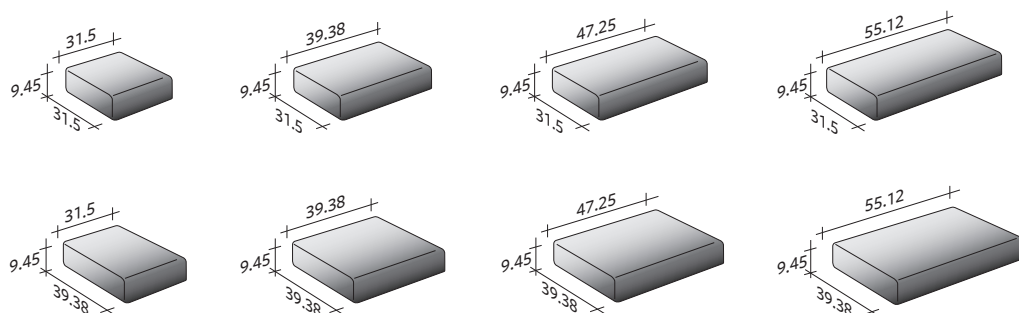

SOFA SEAT CUSHIONS/POUF CUSHIONS