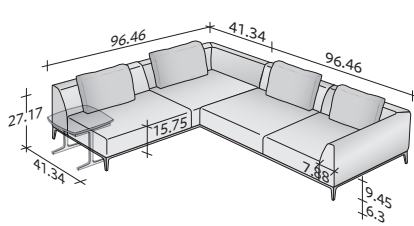

COMPOSITION E (small table not included)

- CORNER FRAME RIGHT DX (L 94.49" x P 39.38" x H 6.3") - 1 pc
- CORNER FRAME LEFT SX (L 94.49" x P 39.38" x H 6.3") - 1 pc
- SEAT (L 39.38" x P 31.5" x H 9.45") - 2 pcs
- SEAT (L 47.25" x P 31.5" x H 9.45") - 2 pcs
- CORNER ARMREST RIGHT DX (L 49.22" x P 41.34" x H 20.87") - 2 pcs
- BACKREST (L 47.25" x P 7.88" x H 20.87") - 2 pcs
- CUSHIONS 29.53" x 19.69" - 4 pcs