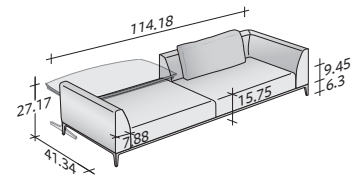

**Flou**

LA CULTURA DEL DORMIRE.

COMPOSITION B

- FRAME (L 94.49" x P 39.38" x H 6.3") - 1 pc
- SEAT (L 39.38" x P 31.5" x H 9.45") - 2 pcs
- CORNER ARMREST RIGHT DX (L 49.22" x P 41.34" x H 20.87") - 1 pc
- CORNER ARMREST LEFT SX (L 49.22" x P 41.34" x H 20.87") - 1 pc
- CUSHIONS 29.53" x 19.69" - 2 pcs

OLIVIER SOFAS COMPOSITIONS

OUTER SIZES

SIZE IN INCHES

COMPOSITION A

- FRAME (L 78.75" x P 39.38" x H 6.3") - 1 pc
- SEAT (L 31.5" x P 31.5" x H 9.45") - 2 pcs
- CORNER ARMREST RIGHT DX (L 41.34" x P 41.34" x H 20.87") - 1 pc
- CORNER ARMREST LEFT SX (L 41.34" x P 41.34" x H 20.87") - 1 pc
- CUSHIONS 29.53" x 19.69" - 2 pcs

COMPOSITION C

- FRAME (L 110.24" x P 39.38" x H 6.3") - 1 pc
- SEAT (L 47.25" x P 31.5" x H 9.45") - 2 pcs
- CORNER ARMREST RIGHT DX (L 57.09" x P 41.34" x H 20.87") - 1 pc
- CORNER ARMREST LEFT SX (L 57.09" x P 41.34" x H 20.87") - 1 pc
- CUSHIONS 37.41" x 19.69" - 2 pcs

COMPOSITION D (small table not included)

- FRAME (L 110.24" x P 39.38" x H 6.3") - 1 pc
- SEAT (L 47.25" x P 31.5" x H 9.45") - 1 pc
- SEAT (L 47.25" x P 39.38" x H 9.45") - 1 pc
- ARMREST (L 41.34" x P 7.88" x H 20.87") - 1 pc
- CORNER ARMREST RIGHT DX (L 57.09" x P 41.34" x H 20.87") - 1 pc
- CUSHION 37.41" x 19.69" - 1 pc