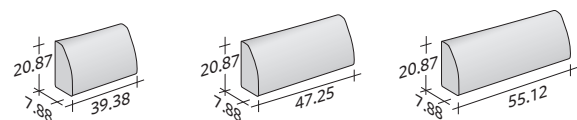

SOFA FRAME

POUF FRAME

SOFA SEAT CUSHIONS/POUF CUSHIONS

ARMREST/CORNER ARMRESTS

BACKRESTS

BACKREST CUSHIONS/ARMREST CUSHIONS