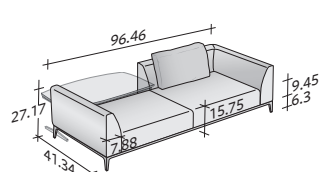

COMPOSITION G

- CORNER FRAME RIGHT DX (L 110.24" x P 39.38" x H 6.3") - 1 pc
- CORNER FRAME LEFT SX (L 110.24" x P 39.38" x H 6.3") - 1 pc
- SEAT (L 47.25" x P 31.5" x H 9.45") - 3 pcs
- SEAT (L 55.12" x P 31.5" x H 9.45") - 1 pc
- CORNER ARMREST LEFT SX (L 57.09" x P 41.34" x H 20.87") - 1 pc
- CORNER ARMREST RIGHT DX (L 57.09" x P 41.34" x H 20.87") - 2 pcs
- BACKREST (L 55.12" x P 7.88" x H 20.87") - 1 pc
- CUSHIONS 37.41" x 19.69" - 4 pcs
- POUF FRAME (L 47.25" x P 39.38" x H 6.3") - 1 pc
- POUF SEAT (L 47.25" x P 39.38" x H 9.45") - 1 pc

COMPOSITION H

- CORNER FRAME LEFT SX (L 94.49" x P 39.38" x H 6.3") - 1 pc
- FRAME RIGHT DX (L 39.38" x P 39.38" x H 6.3") - 1 pc
- SEAT (L 39.38" x P 31.5" x H 9.45") - 3 pcs
- BACKREST (L 39.38" x P 7.88" x H 20.87") - 1 pc
- CORNER ARMREST RIGHT DX (L 49.22" x P 41.34" x H 20.87") - 1 pc
- CORNER ARMREST LEFT SX (L 49.22" x P 41.34" x H 20.87") - 1 pc
- CUSHIONS 29.53" x 19.69" - 3 pcs

COMPOSITION I

- CORNER FRAME LEFT SX (L 110.24" x P 39.38" x H 6.3") - 1 pc
- FRAME RIGHT DX (L 47.25" x P 39.38" x H 6.3") - 1 pc
- SEAT (L 47.25" x P 31.5" x H 9.45") - 3 pcs
- BACKREST (L 47.25" x P 7.88" x H 20.87") - 1 pc
- CORNER ARMREST RIGHT DX (L 57.09" x P 41.34" x H 20.87") - 1 pc
- CORNER ARMREST LEFT SX (L 57.09" x P 41.34" x H 20.87") - 1 pc
- CUSHIONS 37.41" x 19.69" - 3 pcs

COMPOSITION L (small table not included)

- FRAME (L 94.49" x P 39.38" x H 6.3") - 1 pc
- SEAT (L 39.38" x P 31.5" x H 9.45") - 1 pc
- SEAT (L 39.38" x P 39.38" x H 9.45") - 1 pc
- ARMREST (L 41.34" x P 7.88" x H 20.87") - 1 pc
- CORNER ARMREST RIGHT DX (L 49.22" x P 41.34" x H 20.87") - 1 pc
- CUSHION 29.53" x 19.69" - 1 pc