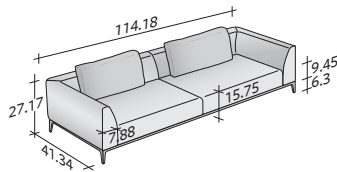

**Flou**

LA CULTURA DEL DORMIRE.

COMPOSITION B

- FRAME (L 94.49" x P 39.38" x H 6.3") - 1 pc
- SEAT (L 39.38" x P 31.5" x H 9.45") - 2 pcs
- CORNER ARMREST RIGHT DX (L 49.22" x P 41.34" x H 20.87") - 1 pc
- CORNER ARMREST LEFT SX (L 49.22" x P 41.34" x H 20.87") - 1 pc
- CUSHIONS 29.53" x 19.69" - 2 pcs

OLIVIER SOFAS COMPOSITIONS

OUTER SIZES

SIZE IN INCHES

COMPOSITION A

- FRAME (L 78.75" x P 39.38" x H 6.3") - 1 pc
- SEAT (L 31.5" x P 31.5" x H 9.45") - 2 pcs
- CORNER ARMREST RIGHT DX (L 41.34" x P 41.34" x H 20.87") - 1 pc
- CORNER ARMREST LEFT SX (L 41.34" x P 41.34" x H 20.87") - 1 pc
- CUSHIONS 29.53" x 19.69" - 2 pcs

COMPOSITION C

- FRAME (L 110.24" x P 39.38" x H 6.3") - 1 pc
- SEAT (L 47.25" x P 31.5" x H 9.45") - 2 pcs
- CORNER ARMREST RIGHT DX (L 57.09" x P 41.34" x H 20.87") - 1 pc
- CORNER ARMREST LEFT SX (L 57.09" x P 41.34" x H 20.87") - 1 pc
- CUSHIONS 37.41" x 19.69" - 2 pcs

COMPOSITION D (small table not included)

- FRAME (L 110.24" x P 39.38" x H 6.3") - 1 pc
- SEAT (L 47.25" x P 31.5" x H 9.45") - 1 pc
- SEAT (L 47.25" x P 39.38" x H 9.45") - 1 pc
- ARMREST (L 41.34" x P 7.88" x H 20.87") - 1 pc
- CORNER ARMREST RIGHT DX (L 57.09" x P 41.34" x H 20.87") - 1 pc
- CUSHION 37.41" x 19.69" - 1 pc