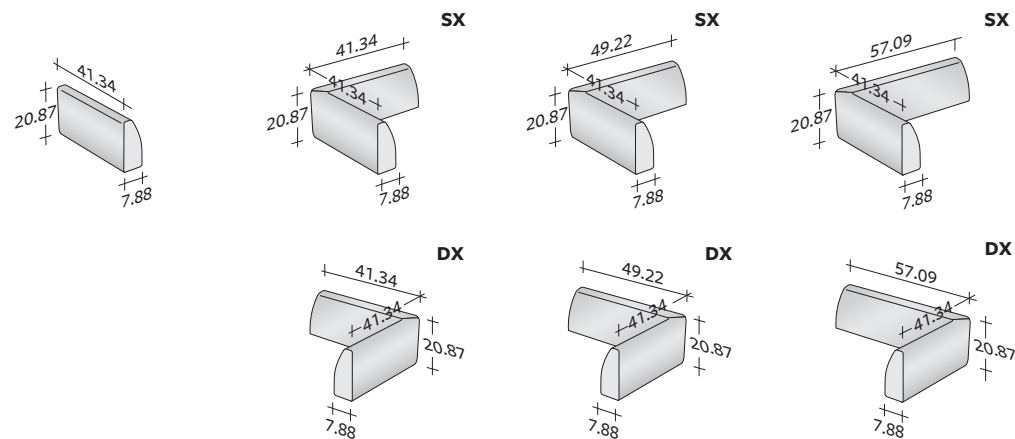

ARMREST/CORNER ARMRESTS