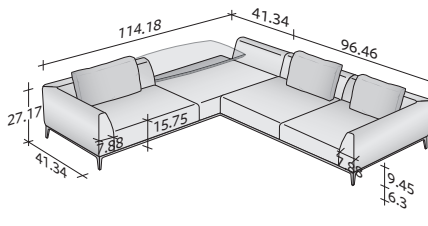

COMPOSITION F (small table not included)

- CORNER FRAME RIGHT DX (L 94.49" x P 39.38" x H 6.3") - 1 pc
- CORNER FRAME LEFT SX (L 110.24" x P 39.38" x H 6.3") - 1 pc
- SEAT (L 47.25" x P 31.5" x H 9.45") - 2 pcs
- SEAT (L 39.38" x P 31.5" x H 9.45") - 1 pc
- SEAT (L 47.25" x P 39.38" x H 9.45") - 1 pc
- CORNER ARMREST LEFT SX (L 57.09" x P 41.34" x H 20.87") - 1 pc
- CORNER ARMREST RIGHT DX (L 49.22" x P 41.34" x H 20.87") - 1 pc
- ARMREST (L 41.34" x P 7.88" x H 20.87") - 1 pc
- BACKREST (L 47.25" x P 7.88" x H 20.87") - 1 pc
- CUSHIONS 29.53" x 19.69" - 2 pcs
- CUSHION 37.41" x 19.69" - 1 pc