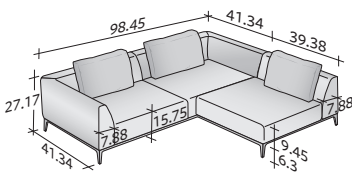

COMPOSITION E (small table not included)

- CORNER FRAME RIGHT DX (L 94.49" x P 39.38" x H 6.3") - 1 pc
- CORNER FRAME LEFT SX (L 94.49" x P 39.38" x H 6.3") - 1 pc
- SEAT (L 39.38" x P 31.5" x H 9.45") - 2 pcs
- SEAT (L 47.25" x P 31.5" x H 9.45") - 2 pcs
- CORNER ARMREST RIGHT DX (L 49.22" x P 41.34" x H 20.87") - 2 pcs
- BACKREST (L 47.25" x P 7.88" x H 20.87") - 2 pcs
- CUSHIONS 29.53" x 19.69" - 4 pcs

COMPOSITION F (small table not included)

- CORNER FRAME RIGHT DX (L 94.49" x P 39.38" x H 6.3") - 1 pc
- CORNER FRAME LEFT SX (L 110.24" x P 39.38" x H 6.3") - 1 pc
- SEAT (L 47.25" x P 31.5" x H 9.45") - 2 pcs
- SEAT (L 39.38" x P 31.5" x H 9.45") - 1 pc
- SEAT (L 47.25" x P 39.38" x H 9.45") - 1 pc
- CORNER ARMREST LEFT SX (L 57.09" x P 41.34" x H 20.87") - 1 pc
- CORNER ARMREST RIGHT DX (L 49.22" x P 41.34" x H 20.87") - 1 pc
- ARMREST (L 41.34" x P 7.88" x H 20.87") - 1 pc
- BACKREST (L 47.25" x P 7.88" x H 20.87") - 1 pc
- CUSHIONS 29.53" x 19.69" - 2 pcs
- CUSHION 37.41" x 19.69" - 1 pc

COMPOSITION G

- CORNER FRAME RIGHT DX (L 110.24" x P 39.38" x H 6.3") - 1 pc
- CORNER FRAME LEFT SX (L 110.24" x P 39.38" x H 6.3") - 1 pc
- SEAT (L 47.25" x P 31.5" x H 9.45") - 3 pcs
- SEAT (L 55.12" x P 31.5" x H 9.45") - 1 pc
- CORNER ARMREST LEFT SX (L 57.09" x P 41.34" x H 20.87") - 1 pc
- CORNER ARMREST RIGHT DX (L 57.09" x P 41.34" x H 20.87") - 2 pcs
- BACKREST (L 55.12" x P 7.88" x H 20.87") - 1 pc
- CUSHIONS 37.41" x 19.69" - 4 pcs
- POUF FRAME (L 47.25" x P 39.38" x H 6.3") - 1 pc
- POUF SEAT (L 47.25" x P 39.38" x H 9.45") - 1 pc

COMPOSITION H

- CORNER FRAME LEFT SX (L 94.49" x P 39.38" x H 6.3") - 1 pc
- FRAME RIGHT DX (L 39.38" x P 39.38" x H 6.3") - 1 pc
- SEAT (L 39.38" x P 31.5" x H 9.45") - 3 pcs
- BACKREST (L 39.38" x P 7.88" x H 20.87") - 1 pc
- CORNER ARMREST RIGHT DX (L 49.22" x P 41.34" x H 20.87") - 1 pc
- CORNER ARMREST LEFT SX (L 49.22" x P 41.34" x H 20.87") - 1 pc
- CUSHIONS 29.53" x 19.69" - 3 pcs