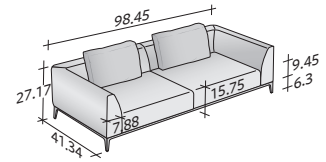

**Flou**

LA CULTURA DEL DORMIRE.

COMPOSITION B

- FRAME (L 94.49" x P 39.38" x H 6.3") - 1 pc
- SEAT (L 39.38" x P 31.5" x H 9.45") - 2 pcs
- CORNER ARMREST RIGHT DX (L 49.22" x P 41.34" x H 20.87") - 1 pc
- CORNER ARMREST LEFT SX (L 49.22" x P 41.34" x H 20.87") - 1 pc
- CUSHIONS 29.53" x 19.69" - 2 pcs

COMPOSITION H

- CORNER FRAME LEFT SX (L 94.49" x P 39.38" x H 6.3") - 1 pc
- FRAME RIGHT DX (L 39.38" x P 39.38" x H 6.3") - 1 pc
- SEAT (L 39.38" x P 31.5" x H 9.45") - 3 pcs
- BACKREST (L 39.38" x P 7.88" x H 20.87") - 1 pc
- CORNER ARMREST RIGHT DX (L 49.22" x P 41.34" x H 20.87") - 1 pc
- CORNER ARMREST LEFT SX (L 49.22" x P 41.34" x H 20.87") - 1 pc
- CUSHIONS 29.53" x 19.69" - 3 pcs

COMPOSITION I

- CORNER FRAME LEFT SX (L 110.24" x P 39.38" x H 6.3") - 1 pc
- FRAME RIGHT DX (L 47.25" x P 39.38" x H 6.3") - 1 pc
- SEAT (L 47.25" x P 31.5" x H 9.45") - 3 pcs
- BACKREST (L 47.25" x P 7.88" x H 20.87") - 1 pc
- CORNER ARMREST RIGHT DX (L 57.09" x P 41.34" x H 20.87") - 1 pc
- CORNER ARMREST LEFT SX (L 57.09" x P 41.34" x H 20.87") - 1 pc
- CUSHIONS 37.41" x 19.69" - 3 pcs

COMPOSITION L (small table not included)

- FRAME (L 94.49" x P 39.38" x H 6.3") - 1 pc
- SEAT (L 39.38" x P 31.5" x H 9.45") - 1 pc
- SEAT (L 39.38" x P 39.38" x H 9.45") - 1 pc
- ARMREST (L 41.34" x P 7.88" x H 20.87") - 1 pc
- CORNER ARMREST RIGHT DX (L 49.22" x P 41.34" x H 20.87") - 1 pc
- CUSHION 29.53" x 19.69" - 1 pc