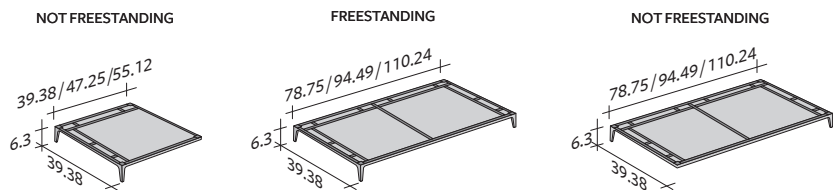

SOFA FRAME

POUF FRAME

SOFA SEAT CUSHIONS/POUF CUSHIONS

ARMREST/CORNER ARMRESTS

BACKRESTS

BACKREST CUSHIONS/ARMREST CUSHIONS