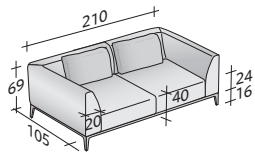

Flou

LA CULTURA DEL DORMIRE.

- FRAME (L 110.24" x P 39.38" x H 6.3") - 1 pc
- SEAT (L 47.25" x P 31.5" x H 9.45") - 1 pc
- SEAT (L 47.25" x P 39.38" x H 9.45") - 1 pc
- ARMREST (L 41.34" x P 7.88" x H 20.87") - 1 pc
- CORNER ARMREST RIGHT DX (L 57.09" x P 41.34" x H 20.87") - 1 pc
- CUSHION 37.41" x 19.69" - 1 pc

OLIVIER SOFAS COMPOSITIONS

OUTER SIZES

SIZE IN INCHES

COMPOSITION A

- FRAME (L 78.75" x P 39.38" x H 6.3") - 1 pc
- SEAT (L 31.5" x P 31.5" x H 9.45") - 2 pcs
- CORNER ARMREST RIGHT DX (L 41.34" x P 41.34" x H 20.87") - 1 pc
- CORNER ARMREST LEFT SX (L 41.34" x P 41.34" x H 20.87") - 1 pc
- CUSHIONS 29.53" x 19.69" - 2 pcs

COMPOSITION B

- FRAME (L 94.49" x P 39.38" x H 6.3") - 1 pc
- SEAT (L 39.38" x P 31.5" x H 9.45") - 2 pcs
- CORNER ARMREST RIGHT DX (L 49.22" x P 41.34" x H 20.87") - 1 pc
- CORNER ARMREST LEFT SX (L 49.22" x P 41.34" x H 20.87") - 1 pc
- CUSHIONS 29.53" x 19.69" - 2 pcs

COMPOSITION I

- CORNER FRAME LEFT SX (L 110.24" x P 39.38" x H 6.3") - 1 pc
- FRAME RIGHT DX (L 47.25" x P 39.38" x H 6.3") - 1 pc
- SEAT (L 47.25" x P 31.5" x H 9.45") - 3 pcs
- BACKREST (L 47.25" x P 7.88" x H 20.87") - 1 pc
- CORNER ARMREST RIGHT DX (L 57.09" x P 41.34" x H 20.87") - 1 pc
- CORNER ARMREST LEFT SX (L 57.09" x P 41.34" x H 20.87") - 1 pc
- CUSHIONS 37.41" x 19.69" - 3 pcs