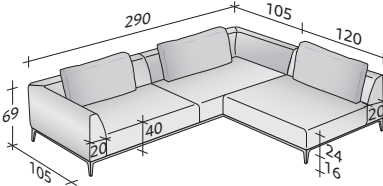

COMPOSITION F (small table not included)

- CORNER FRAME RIGHT DX (L 94.49" x P 39.38" x H 6.3") - 1 pc
- CORNER FRAME LEFT SX (L 110.24" x P 39.38" x H 6.3") - 1 pc
- SEAT (L 47.25" x P 31.5" x H 9.45") - 2 pcs
- SEAT (L 39.38" x P 31.5" x H 9.45") - 1 pc
- SEAT (L 47.25" x P 39.38" x H 9.45") - 1 pc
- CORNER ARMREST LEFT SX (L 57.09" x P 41.34" x H 20.87") - 1 pc
- CORNER ARMREST RIGHT DX (L 49.22" x P 41.34" x H 20.87") - 1 pc
- ARMREST (L 41.34" x P 7.88" x H 20.87") - 1 pc
- BACKREST (L 47.25" x P 7.88" x H 20.87") - 1 pc
- CUSHIONS 29.53" x 19.69" - 2 pcs
- CUSHION 37.41" x 19.69" - 1 pc

COMPOSITION G

- CORNER FRAME RIGHT DX (L 110.24" x P 39.38" x H 6.3") - 1 pc
- CORNER FRAME LEFT SX (L 110.24" x P 39.38" x H 6.3") - 1 pc
- SEAT (L 47.25" x P 31.5" x H 9.45") - 3 pcs
- SEAT (L 55.12" x P 31.5" x H 9.45") - 1 pc
- CORNER ARMREST LEFT SX (L 57.09" x P 41.34" x H 20.87") - 1 pc
- CORNER ARMREST RIGHT DX (L 57.09" x P 41.34" x H 20.87") - 2 pcs
- BACKREST (L 55.12" x P 7.88" x H 20.87") - 1 pc
- CUSHIONS 37.41" x 19.69" - 4 pcs
- POUF FRAME (L 47.25" x P 39.38" x H 6.3") - 1 pc
- POUF SEAT (L 47.25" x P 39.38" x H 9.45") - 1 pc

COMPOSITION H

- CORNER FRAME LEFT SX (L 94.49" x P 39.38" x H 6.3") - 1 pc
- FRAME RIGHT DX (L 39.38" x P 39.38" x H 6.3") - 1 pc
- SEAT (L 39.38" x P 31.5" x H 9.45") - 3 pcs
- BACKREST (L 39.38" x P 7.88" x H 20.87") - 1 pc
- CORNER ARMREST RIGHT DX (L 49.22" x P 41.34" x H 20.87") - 1 pc
- CORNER ARMREST LEFT SX (L 49.22" x P 41.34" x H 20.87") - 1 pc
- CUSHIONS 29.53" x 19.69" - 3 pcs

COMPOSITION I

- CORNER FRAME LEFT SX (L 110.24" x P 39.38" x H 6.3") - 1 pc
- FRAME RIGHT DX (L 47.25" x P 39.38" x H 6.3") - 1 pc
- SEAT (L 47.25" x P 31.5" x H 9.45") - 3 pcs
- BACKREST (L 47.25" x P 7.88" x H 20.87") - 1 pc
- CORNER ARMREST RIGHT DX (L 57.09" x P 41.34" x H 20.87") - 1 pc
- CORNER ARMREST LEFT SX (L 57.09" x P 41.34" x H 20.87") - 1 pc
- CUSHIONS 37.41" x 19.69" - 3 pcs