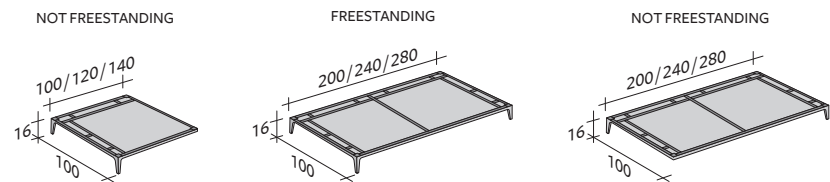

SOFA FRAME

POUF FRAME

SOFA SEAT CUSHIONS / POUF CUSHIONS

ARMREST / CORNER ARMRESTS

BACKRESTS

BACKREST CUSHIONS / ARMREST CUSHIONS