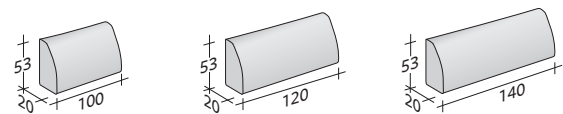

SOFA FRAME

POUF FRAME

SOFA SEAT CUSHIONS / POUF CUSHIONS

ARMREST / CORNER ARMRESTS

BACKRESTS

BACKREST CUSHIONS / ARMREST CUSHIONS