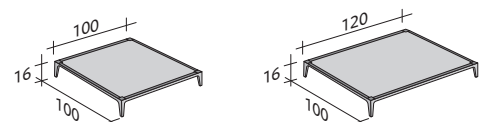

SOFA FRAME

POUF FRAME

SOFA SEAT CUSHIONS / POUF CUSHIONS

ARMREST / CORNER ARMRESTS

BACKRESTS

BACKREST CUSHIONS / ARMREST CUSHIONS