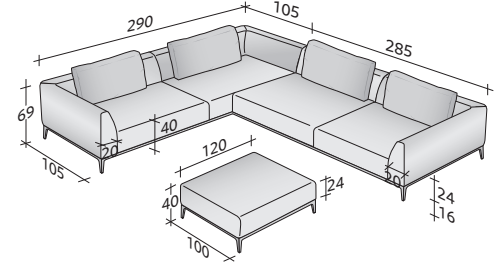

- CORNER FRAME RIGHT DX (L 94.49" x P 39.38" x H 6.3") - 1 pc
- CORNER FRAME LEFT SX (L 110.24" x P 39.38" x H 6.3") - 1 pc
- SEAT (L 47.25" x P 31.5" x H 9.45") - 2 pcs
- SEAT (L 39.38" x P 31.5" x H 9.45") - 1 pc
- SEAT (L 47.25" x P 39.38" x H 9.45") - 1 pc
- CORNER ARMREST LEFT SX (L 57.09" x P 41.34" x H 20.87") - 1 pc
- CORNER ARMREST RIGHT DX (L 49.22" x P 41.34" x H 20.87") - 1 pc
- ARMREST (L 41.34" x P 7.88" x H 20.87") - 1 pc
- BACKREST (L 47.25" x P 7.88" x H 20.87") - 1 pc
- CUSHIONS 29.53" x 19.69" - 2 pcs
- CUSHION 37.41" x 19.69" - 1 pc

COMPOSITION G

- CORNER FRAME RIGHT DX (L 110.24" x P 39.38" x H 6.3") - 1 pc
- CORNER FRAME LEFT SX (L 110.24" x P 39.38" x H 6.3") - 1 pc
- SEAT (L 47.25" x P 31.5" x H 9.45") - 3 pcs
- SEAT (L 55.12" x P 31.5" x H 9.45") - 1 pc
- CORNER ARMREST LEFT SX (L 57.09" x P 41.34" x H 20.87") - 1 pc
- CORNER ARMREST RIGHT DX (L 57.09" x P 41.34" x H 20.87") - 2 pcs
- BACKREST (L 55.12" x P 7.88" x H 20.87") - 1 pc
- CUSHIONS 37.41" x 19.69" - 4 pcs
- POUF FRAME (L 47.25" x P 39.38" x H 6.3") - 1 pc
- POUF SEAT (L 47.25" x P 39.38" x H 9.45") - 1 pc