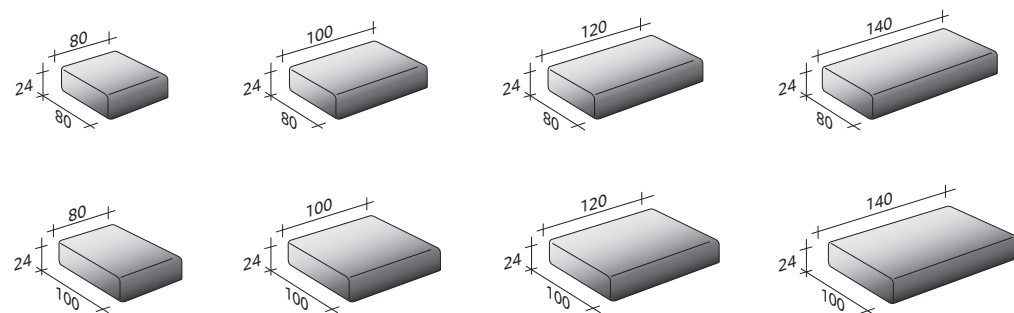

SOFA SEAT CUSHIONS / POUF CUSHIONS