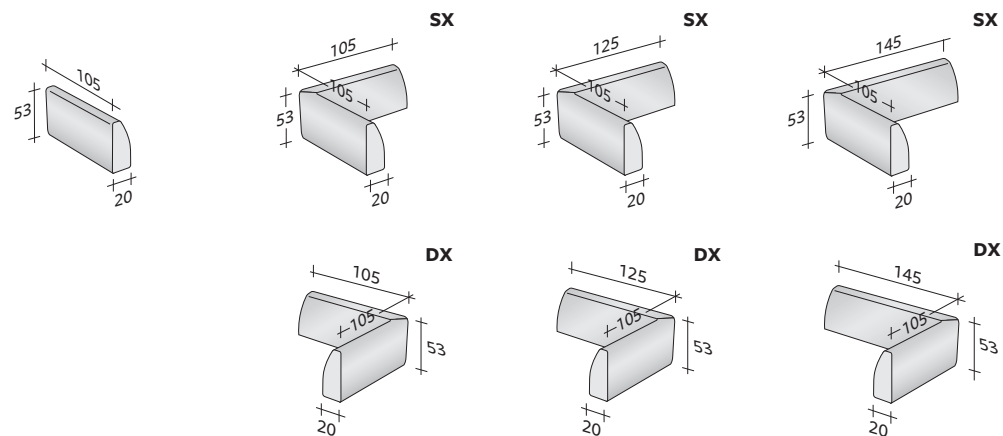

ARMREST / CORNER ARMRESTS