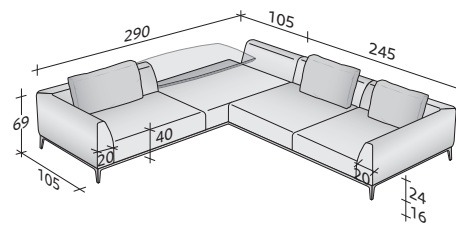

- CORNER FRAME RIGHT DX (L 94.49" x P 39.38" x H 6.3") - 1 pc
- CORNER FRAME LEFT SX (L 94.49" x P 39.38" x H 6.3") - 1 pc
- SEAT (L 39.38" x P 31.5" x H 9.45") - 2 pcs
- SEAT (L 47.25" x P 31.5" x H 9.45") - 2 pcs
- CORNER ARMREST RIGHT DX (L 49.22" x P 41.34" x H 20.87") - 2 pcs
- BACKREST (L 47.25" x P 7.88" x H 20.87") - 2 pcs
- CUSHIONS 29.53" x 19.69" - 4 pcs

COMPOSITION F (small table not included)