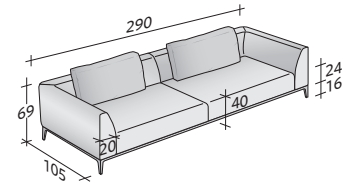

Flou

LA CULTURA DEL DORMIRE.

- FRAME (L 110.24" x P 39.38" x H 6.3") - 1 pc
- SEAT (L 47.25" x P 31.5" x H 9.45") - 1 pc
- SEAT (L 47.25" x P 39.38" x H 9.45") - 1 pc
- ARMREST (L 41.34" x P 7.88" x H 20.87") - 1 pc
- CORNER ARMREST RIGHT DX (L 57.09" x P 41.34" x H 20.87") - 1 pc
- CUSHION 37.41" x 19.69" - 1 pc

OLIVIER SOFAS COMPOSITIONS

OUTER SIZES

SIZE IN INCHES

COMPOSITION A

- FRAME (L 78.75" x P 39.38" x H 6.3") - 1 pc
- SEAT (L 31.5" x P 31.5" x H 9.45") - 2 pcs
- CORNER ARMREST RIGHT DX (L 41.34" x P 41.34" x H 20.87") - 1 pc
- CORNER ARMREST LEFT SX (L 41.34" x P 41.34" x H 20.87") - 1 pc
- CUSHIONS 29.53" x 19.69" - 2 pcs

COMPOSITION B

- FRAME (L 94.49" x P 39.38" x H 6.3") - 1 pc
- SEAT (L 39.38" x P 31.5" x H 9.45") - 2 pcs
- CORNER ARMREST RIGHT DX (L 49.22" x P 41.34" x H 20.87") - 1 pc
- CORNER ARMREST LEFT SX (L 49.22" x P 41.34" x H 20.87") - 1 pc
- CUSHIONS 29.53" x 19.69" - 2 pcs

COMPOSITION C

- FRAME (L 110.24" x P 39.38" x H 6.3") - 1 pc
- SEAT (L 47.25" x P 31.5" x H 9.45") - 2 pcs
- CORNER ARMREST RIGHT DX (L 57.09" x P 41.34" x H 20.87") - 1 pc
- CORNER ARMREST LEFT SX (L 57.09" x P 41.34" x H 20.87") - 1 pc
- CUSHIONS 37.41" x 19.69" - 2 pcs