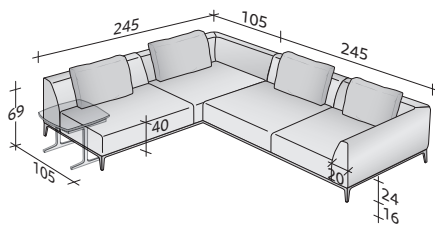

COMPOSITION E (small table not included)