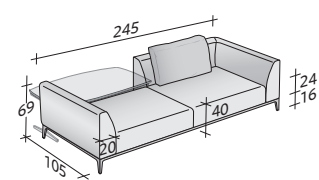

- CORNER FRAME LEFT SX (L 110.24" x P 39.38" x H 6.3") - 1 pc
- FRAME RIGHT DX (L 47.25" x P 39.38" x H 6.3") - 1 pc
- SEAT (L 47.25" x P 31.5" x H 9.45") - 3 pcs
- BACKREST (L 47.25" x P 7.88" x H 20.87") - 1 pc
- CORNER ARMREST RIGHT DX (L 57.09" x P 41.34" x H 20.87") - 1 pc
- CORNER ARMREST LEFT SX (L 57.09" x P 41.34" x H 20.87") - 1 pc
- CUSHIONS 37.41" x 19.69" - 3 pcs

COMPOSITION L (small table not included)