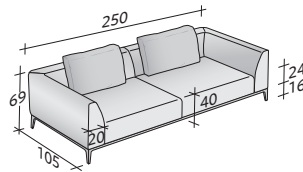

OLIVIER SOFAS COMPOSITIONS

OUTER SIZES

SIZE IN INCHES

COMPOSITION A

- FRAME (L 78.75" x P 39.38" x H 6.3") - 1 pc
- SEAT (L 31.5" x P 31.5" x H 9.45") - 2 pcs
- CORNER ARMREST RIGHT DX (L 41.34" x P 41.34" x H 20.87") - 1 pc
- CORNER ARMREST LEFT SX (L 41.34" x P 41.34" x H 20.87") - 1 pc
- CUSHIONS 29.53" x 19.69" - 2 pcs

COMPOSITION B

- FRAME (L 94.49" x P 39.38" x H 6.3") - 1 pc
- SEAT (L 39.38" x P 31.5" x H 9.45") - 2 pcs
- CORNER ARMREST RIGHT DX (L 49.22" x P 41.34" x H 20.87") - 1 pc
- CORNER ARMREST LEFT SX (L 49.22" x P 41.34" x H 20.87") - 1 pc
- CUSHIONS 29.53" x 19.69" - 2 pcs

COMPOSITION C

- FRAME (L 110.24" x P 39.38" x H 6.3") - 1 pc
- SEAT (L 47.25" x P 31.5" x H 9.45") - 2 pcs
- CORNER ARMREST RIGHT DX (L 57.09" x P 41.34" x H 20.87") - 1 pc
- CORNER ARMREST LEFT SX (L 57.09" x P 41.34" x H 20.87") - 1 pc
- CUSHIONS 37.41" x 19.69" - 2 pcs

COMPOSITION I

- CORNER FRAME LEFT SX (L 110.24" x P 39.38" x H 6.3") - 1 pc
- FRAME RIGHT DX (L 47.25" x P 39.38" x H 6.3") - 1 pc
- SEAT (L 47.25" x P 31.5" x H 9.45") - 3 pcs
- BACKREST (L 47.25" x P 7.88" x H 20.87") - 1 pc
- CORNER ARMREST RIGHT DX (L 57.09" x P 41.34" x H 20.87") - 1 pc
- CORNER ARMREST LEFT SX (L 57.09" x P 41.34" x H 20.87") - 1 pc
- CUSHIONS 37.41" x 19.69" - 3 pcs