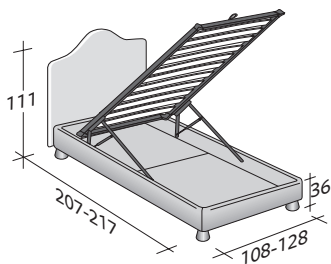

Available with box -spring base Comfort, storage base, fixed base h 25 cm. or h 16 cm. and with electrical movements.

Flou

LA CULTURA DEL DORMIRE.

PEONIA SINGLE
design Centro Ricerche Flou 1987

OUTER SIZES
BASES AND MATTRESS SUPPORTS

SIZE IN CM.

STORAGE BASE

ADJUSTABLE SLATTED BASE *
ORTHOPAEDIC SURFACE *
SLATTED BASE

STORAGE BASE SIDE OPENING

ADJUSTABLE SLATTED BASE *
ORTHOPAEDIC SURFACE *

BOX-SPRING BASE COMFORT

BASE H25

ADJUSTABLE SLATTED BASE *
ORTHOPAEDIC SURFACE *
ELECTRICALLY POWERED ADJUSTABLE SLATS *

BASE H16

ADJUSTABLE SLATTED BASE
ORTHOPAEDIC SURFACE
ELECTRICALLY POWERED ADJUSTABLE SLATS

* Available also with loose valance cover