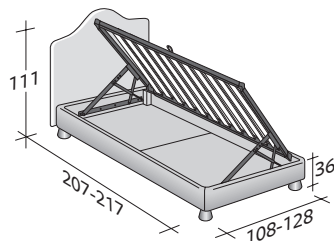

Available with box -spring base Comfort, storage base, fixed base h 25 cm. or h 16 cm. and with electrical movements.

Flou

LA CULTURA DEL DORMIRE.

PEONIA SINGLE
design Centro Ricerche Flou 1987

OUTER SIZES
BASES AND MATTRESS SUPPORTS

SIZE IN CM.

STORAGE BASE

ADJUSTABLE SLATTED BASE *
ORTHOPAEDIC SURFACE *
SLATTED BASE

STORAGE BASE SIDE OPENING

ADJUSTABLE SLATTED BASE *
ORTHOPAEDIC SURFACE *

BOX-SPRING BASE COMFORT

BASE H25

ADJUSTABLE SLATTED BASE *
ORTHOPAEDIC SURFACE *
ELECTRICALLY POWERED ADJUSTABLE SLATS *

BASE H16

ADJUSTABLE SLATTED BASE
ORTHOPAEDIC SURFACE
ELECTRICALLY POWERED ADJUSTABLE SLATS

* Available also with loose valance cover