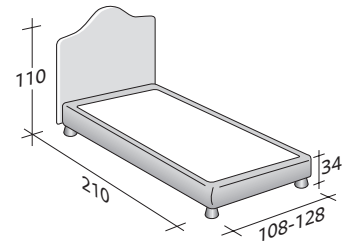

Available with box -spring base Comfort, storage base, fixed base h 25 cm. or h 16 cm. and with electrical movements.

Flou

LA CULTURA DEL DORMIRE.

PEONIA SINGLE
design Centro Ricerche Flou 1987

OUTER SIZES
BASES AND MATTRESS SUPPORTS

SIZE IN CM.

STORAGE BASE

ADJUSTABLE SLATTED BASE *
ORTHOPAEDIC SURFACE *
SLATTED BASE

STORAGE BASE SIDE OPENING

ADJUSTABLE SLATTED BASE *
ORTHOPAEDIC SURFACE *

BOX-SPRING BASE COMFORT

BASE H25

ADJUSTABLE SLATTED BASE *
ORTHOPAEDIC SURFACE *
ELECTRICALLY POWERED ADJUSTABLE SLATS *

BASE H16

ADJUSTABLE SLATTED BASE
ORTHOPAEDIC SURFACE
ELECTRICALLY POWERED ADJUSTABLE SLATS

* Available also with loose valance cover