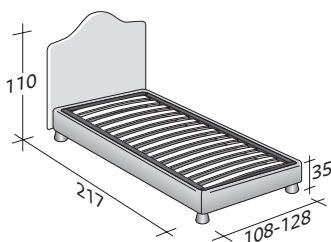

Available with box -spring base Comfort, storage base, fixed base h 25 cm. or h 16 cm. and with electrical movements.

Flou

LA CULTURA DEL DORMIRE.

PEONIA SINGLE
design Centro Ricerche Flou 1987

OUTER SIZES
BASES AND MATTRESS SUPPORTS

SIZE IN CM.

STORAGE BASE

ADJUSTABLE SLATTED BASE *
ORTHOPAEDIC SURFACE *
SLATTED BASE

STORAGE BASE SIDE OPENING

ADJUSTABLE SLATTED BASE *
ORTHOPAEDIC SURFACE *

BOX-SPRING BASE COMFORT

BASE H25

ADJUSTABLE SLATTED BASE *
ORTHOPAEDIC SURFACE *
ELECTRICALLY POWERED ADJUSTABLE SLATS *

BASE H16

ADJUSTABLE SLATTED BASE
ORTHOPAEDIC SURFACE
ELECTRICALLY POWERED ADJUSTABLE SLATS

* Available also with loose valance cover