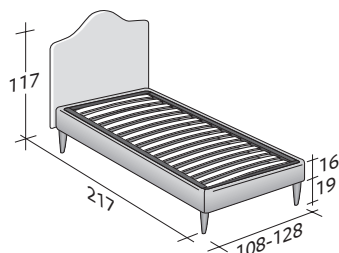

Available with box -spring base Comfort, storage base, fixed base h 25 cm. or h 16 cm. and with electrical movements.

Flou

LA CULTURA DEL DORMIRE.

PEONIA SINGLE
design Centro Ricerche Flou 1987

OUTER SIZES
BASES AND MATTRESS SUPPORTS

SIZE IN CM.

STORAGE BASE

ADJUSTABLE SLATTED BASE *
ORTHOPAEDIC SURFACE *
SLATTED BASE

STORAGE BASE SIDE OPENING

ADJUSTABLE SLATTED BASE *
ORTHOPAEDIC SURFACE *

BOX-SPRING BASE COMFORT

BASE H25

ADJUSTABLE SLATTED BASE *
ORTHOPAEDIC SURFACE *
ELECTRICALLY POWERED ADJUSTABLE SLATS *

BASE H16

ADJUSTABLE SLATTED BASE
ORTHOPAEDIC SURFACE
ELECTRICALLY POWERED ADJUSTABLE SLATS

* Available also with loose valance cover