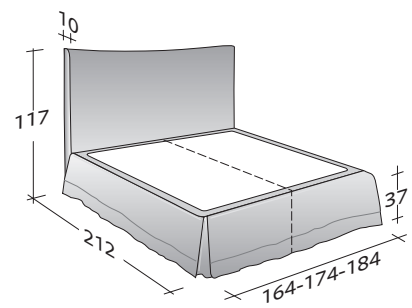

PLAZA
DOUBLE
design Rodolfo Dordoni
2005

An elegant luxurious bed, designed as the heart of the bedroom. Removable covers of the headboard and the base, fixed with Velcro, can have a rich trim in Glamour fabric. Available with box-spring base Comfort, fixed base or unusually ample storage base.

PLAZA DOUBLE
design Rodolfo Dordoni 2005

OUTER SIZES
BASES AND MATTRESS SUPPORT

SIZE IN CM.

STORAGE BASE

ADJUSTABLE SLATTED BASE
ORTHOPAEDIC SURFACE

ADJUSTABLE SLATTED BASE
ORTHOPAEDIC SURFACE

BOX-SPRING BASE COMFORT