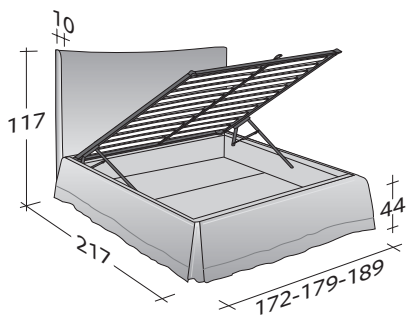

PLAZA
DOUBLE
design Rodolfo Dordoni
2005

An elegant luxurious bed, designed as the heart of the bedroom. Removable covers of the headboard and the base, fixed with Velcro, can have a rich trim in Glamour fabric. Available with box-spring base Comfort, fixed base or unusually ample storage base.

PLAZA DOUBLE
design Rodolfo Dordoni 2005

OUTER SIZES
BASES AND MATTRESS SUPPORT

SIZE IN CM.

STORAGE BASE

ADJUSTABLE SLATTED BASE
ORTHOPAEDIC SURFACE

ADJUSTABLE SLATTED BASE
ORTHOPAEDIC SURFACE

BOX-SPRING BASE COMFORT