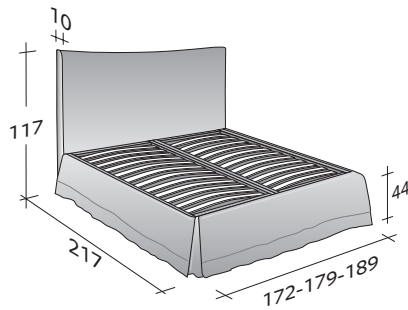

PLAZA
DOUBLE
design Rodolfo Dordoni
2005

An elegant luxurious bed, designed as the heart of the bedroom. Removable covers of the headboard and the base, fixed with Velcro, can have a rich trim in Glamour fabric. Available with box-spring base Comfort, fixed base or unusually ample storage base.

PLAZA DOUBLE
design Rodolfo Dordoni 2005

OUTER SIZES
BASES AND MATTRESS SUPPORT

SIZE IN CM.

STORAGE BASE

ADJUSTABLE SLATTED BASE
ORTHOPAEDIC SURFACE

ADJUSTABLE SLATTED BASE
ORTHOPAEDIC SURFACE

BOX-SPRING BASE COMFORT