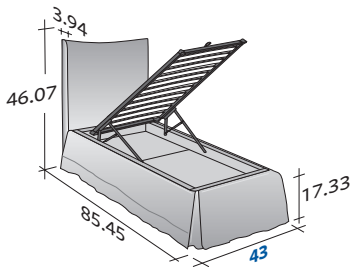

flou

LA CULTURA DEL DORMIRE.

PLAZA SINGLE
design Rodolfo Dordoni 2005

OUTER SIZES/BASES AND MATTRESS SUPPORTS

◆ **TWIN X-LONG available only for the NORTH AMERICAN MARKET**

SIZE IN INCHES

◆ **TWIN X-LONG**

STORAGE BASE

- ◆ ADJUSTABLE SLATTED BASE
- ORTHOPAEDIC SURFACE

◆ **TWIN X-LONG**

- ◆ ADJUSTABLE SLATTED BASE
- ORTHOPAEDIC SURFACE