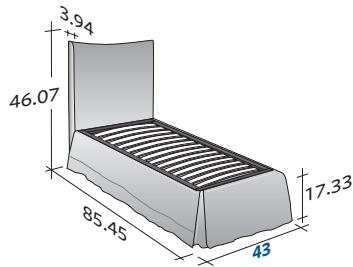

flou

LA CULTURA DEL DORMIRE.

PLAZA SINGLE
design Rodolfo Dordoni 2005

OUTER SIZES/BASES AND MATTRESS SUPPORTS

◆ **TWIN X-LONG available only for the NORTH AMERICAN MARKET**

SIZE IN INCHES

◆ **TWIN X-LONG**

STORAGE BASE

- ◆ ADJUSTABLE SLATTED BASE
- ORTHOPAEDIC SURFACE

◆ **TWIN X-LONG**

- ◆ ADJUSTABLE SLATTED BASE
- ORTHOPAEDIC SURFACE