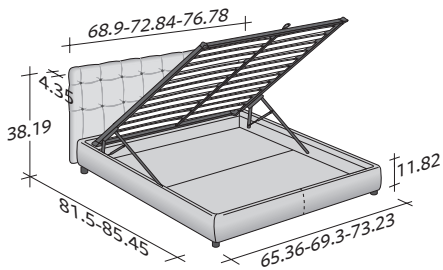

RELAIS

design Rodolfo Dordoni
2007

Classical and traditional lines characterize this bed, the headboard of which is decorated with a geometrical capitonné design with decorative buttons in leather, dipped gold or transparent. Exclusively with fixed leather, Ecopelle or Nabuk covers. Available with storage base, fixed base h 25 cm. and with electrical movements.

RELAIS
design Rodolfo Dordoni 2007

OUTER SIZES/BASES AND MATTRESS SUPPORTS

SIZE IN INCHES

STORAGE BASE

ADJUSTABLE SLATTED BASE
ORTHOPAEDIC SURFACE

BASE H25

ADJUSTABLE SLATTED BASE
ORTHOPAEDIC SURFACE
ELECTRICALLY POWERED ADJUSTABLE SLATS