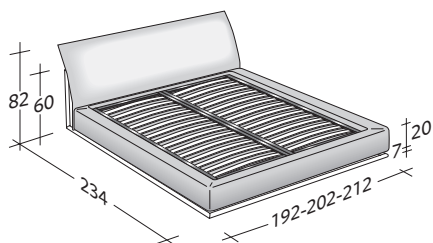

## SAILOR

design Carlo Colombo  
2004

An elegant double-size bed that evokes the shape of a sailboat, enriched by a surrounding steel tubing. The fixed head-board is covered, like the base, with completely removable fabric, leather or Ecopelle covers, thanks to the practical Velcro strips. The base can be dismantled and it can be completed with a storage unit; the mattress support is slatted or orthopedic.

LA CULTURA DEL DORMIRE.

**SAILOR**  
design Carlo Colombo 2004

OUTER SIZES  
BASES AND MATTRESS SUPPORT

SIZE IN CM.

ADJUSTABLE SLATTED BASE  
ORTHOPAEDIC SURFACE

**STORAGE BASE**  
ADJUSTABLE SLATTED BASE  
ORTHOPAEDIC SURFACE