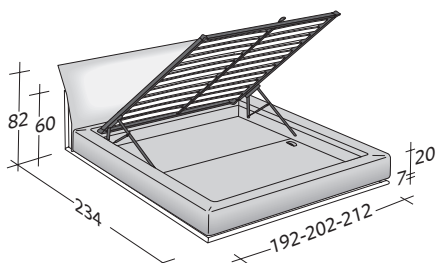

## SAILOR

design Carlo Colombo  
2004

An elegant double-size bed that evokes the shape of a sailboat, enriched by a surrounding steel tubing. The fixed head-board is covered, like the base, with completely removable fabric, leather or Ecopelle covers, thanks to the practical Velcro strips. The base can be dismantled and it can be completed with a storage unit; the mattress support is slatted or orthopedic.

LA CULTURA DEL DORMIRE.

**SAILOR**  
design Carlo Colombo 2004

OUTER SIZES  
BASES AND MATTRESS SUPPORT

SIZE IN CM.

ADJUSTABLE SLATTED BASE  
ORTHOPAEDIC SURFACE

**STORAGE BASE**  
ADJUSTABLE SLATTED BASE  
ORTHOPAEDIC SURFACE