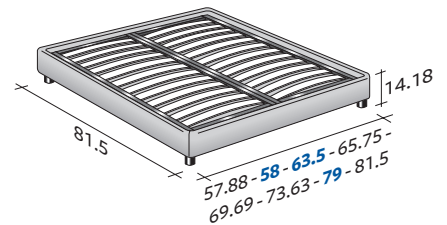

SOMMIER
DOUBLE
design Centro Ricerche Flou
1982

Extremely functional bed of elegant linear design.
Available with box-spring base Comfort, storage base, fixed base
h 25 cm. or h 16 cm. and with electrical movements.
Completely removable cover in fabric, leather or Ecopelle.

SOMMIER DOUBLE
design Centro Ricerche Flou 1982

OUTER SIZES/BASES AND MATTRESS SUPPORTS

◆ FULL X-LONG, QUEEN, KING available only for the NORTH AMERICAN MARKET

SIZE IN INCHES

◆ FULL X-LONG, QUEEN, KING

STORAGE BASE

- ◆ ADJUSTABLE SLATTED BASE *
- ORTHOPAEDIC SURFACE *

BOX-SPRING BASE COMFORT

◆ FULL X-LONG, QUEEN, KING

BASE H25

- ◆ ADJUSTABLE SLATTED BASE *
- ORTHOPAEDIC SURFACE *
- ELECTRICALLY POWERED ADJUSTABLE SLATS *

BASE H16

- ADJUSTABLE SLATTED BASE
- ORTHOPAEDIC SURFACE
- ELECTRICALLY POWERED ADJUSTABLE SLATS

* Available also with loose valance cover