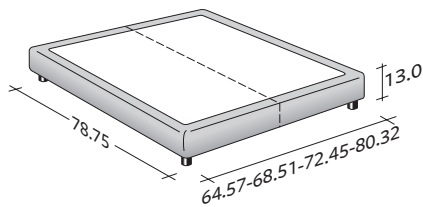

SOMMIER
DOUBLE
design Centro Ricerche Flou
1982

Extremely functional bed of elegant linear design.
Available with box-spring base Comfort, storage base, fixed base
h 25 cm. or h 16 cm. and with electrical movements.
Completely removable cover in fabric, leather or Ecopelle.

SOMMIER DOUBLE
design Centro Ricerche Flou 1982

OUTER SIZES/BASES AND MATTRESS SUPPORTS

◆ FULL X-LONG, QUEEN, KING available only for the NORTH AMERICAN MARKET

SIZE IN INCHES

◆ FULL X-LONG, QUEEN, KING

STORAGE BASE

- ◆ ADJUSTABLE SLATTED BASE *
- ORTHOPAEDIC SURFACE *

BOX-SPRING BASE COMFORT

◆ FULL X-LONG, QUEEN, KING

BASE H25

- ◆ ADJUSTABLE SLATTED BASE *
- ORTHOPAEDIC SURFACE *
- ELECTRICALLY POWERED ADJUSTABLE SLATS *

BASE H16

- ADJUSTABLE SLATTED BASE
- ORTHOPAEDIC SURFACE
- ELECTRICALLY POWERED ADJUSTABLE SLATS

* Available also with loose valance cover