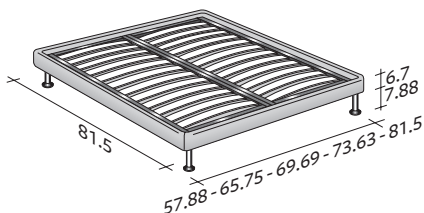

SOMMIER
DOUBLE
design Centro Ricerche Flou
1982

Extremely functional bed of elegant linear design.
Available with box-spring base Comfort, storage base, fixed base
h 25 cm. or h 16 cm. and with electrical movements.
Completely removable cover in fabric, leather or Ecopelle.

SOMMIER DOUBLE
design Centro Ricerche Flou 1982

OUTER SIZES/BASES AND MATTRESS SUPPORTS

◆ FULL X-LONG, QUEEN, KING available only for the NORTH AMERICAN MARKET

SIZE IN INCHES

◆ FULL X-LONG, QUEEN, KING

STORAGE BASE

- ◆ ADJUSTABLE SLATTED BASE *
- ORTHOPAEDIC SURFACE *

BOX-SPRING BASE COMFORT

◆ FULL X-LONG, QUEEN, KING

BASE H25

- ◆ ADJUSTABLE SLATTED BASE *
- ORTHOPAEDIC SURFACE *
- ELECTRICALLY POWERED ADJUSTABLE SLATS *

BASE H16

- ADJUSTABLE SLATTED BASE
- ORTHOPAEDIC SURFACE
- ELECTRICALLY POWERED ADJUSTABLE SLATS

* Available also with loose valance cover