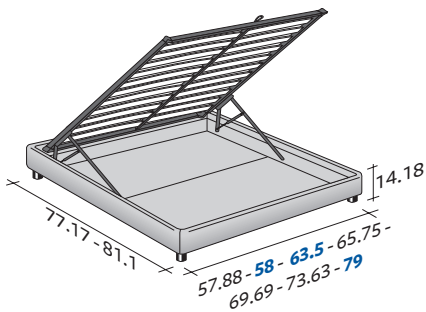

SOMMIER
DOUBLE
design Centro Ricerche Flou
1982

Extremely functional bed of elegant linear design.
Available with box-spring base Comfort, storage base, fixed base
h 25 cm. or h 16 cm. and with electrical movements.
Completely removable cover in fabric, leather or Ecopelle.

SOMMIER DOUBLE
design Centro Ricerche Flou 1982

OUTER SIZES/BASES AND MATTRESS SUPPORTS

◆ FULL X-LONG, QUEEN, KING available only for the NORTH AMERICAN MARKET

SIZE IN INCHES

◆ FULL X-LONG, QUEEN, KING

STORAGE BASE

- ◆ ADJUSTABLE SLATTED BASE *
- ORTHOPAEDIC SURFACE *

BOX-SPRING BASE COMFORT

◆ FULL X-LONG, QUEEN, KING

BASE H25

- ◆ ADJUSTABLE SLATTED BASE *
- ORTHOPAEDIC SURFACE *
- ELECTRICALLY POWERED ADJUSTABLE SLATS *

BASE H16

- ADJUSTABLE SLATTED BASE
- ORTHOPAEDIC SURFACE
- ELECTRICALLY POWERED ADJUSTABLE SLATS

* Available also with loose valance cover