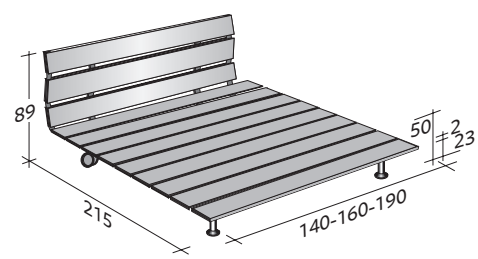

flou

LA CULTURA DEL DORMIRE.

TADAO DOUBLE
design Vico Magistretti 1993

OUTER SIZES
BASES AND MATTRESS SUPPORT

SIZE IN CM.

SLATTED BASE