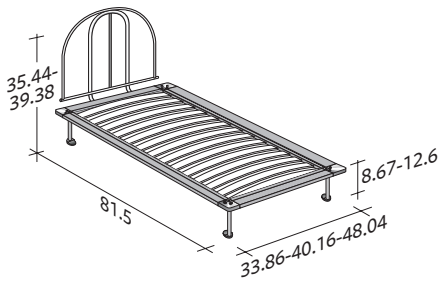

TAPPETO VOLANTE

SINGLE
design Enzo Mari
1989

Bed with a modern trendy design, with an aluminium structure, grey or white.
Semi-circular head-board that can be completed with a removable cover. Adjustable slats for the mattress support.

TAPPETO VOLANTE SINGLE
design Enzo Mari 1989

OUTER SIZES/BASES AND MATTRESS SUPPORTS

SIZE IN INCHES

ADJUSTABLE SLATTED BASE