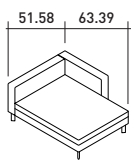

COMPOSITION M (small table not included)

- 1 piece - END UNIT A 43.31" (SX)
- 1 piece - BASE WITH BACKREST 43.31"
- 1 piece - CORNER UNIT A 55.12" (SX)
- 1 piece - END UNIT A 43.31" (DX)
- 3 pieces - BACKREST CUSHIONS 31.5" X 17.72"
- 1 piece - BACKREST CUSHION 21.66" X 17.72"
- 1 piece - BACKREST CUSHION 21.66" X 25.6"

SIZES OF UNIT ELEMENTS

BACKREST

ARMREST

31.5"

43.31"

55.12"

43.31" x 55.12"

# ELEMENTS TAY SOFAS

OUTER SIZES

SIZE IN INCHES