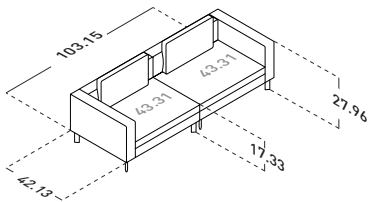

LA CULTURA DEL DORMIRE.

COMPOSITION D  
(small tables not included)

- 1 piece - END UNIT A 43.31"/55.12" (SX)
- 2 pieces - BASE WITH BACKREST 43.31"
- 1 piece - BASE WITH BACKREST 55.12"
- 1 piece - END UNIT A 55.12" (DX)
- 3 pieces - BACKREST CUSHIONS 21.66" X 17.72"
- 1 piece - BACKREST CUSHION 21.66" X 25.6"
- 3 pieces - BACKREST CUSHIONS 31.5" X 17.72"

TAY SOFAS COMPOSITIONS

OUTER SIZES

SIZE IN INCHES

COMPOSITION A

- 1 piece - END UNIT A 43.31" (DX)
- 1 piece - END UNIT A 43.31" (SX)
- 2 pieces - BACKREST CUSHIONS 31.5" X 17.72"

COMPOSITION B (small table not included)

COMPOSITION M (small table not included)

- 1 piece - END UNIT A 43.31" (SX)
- 1 piece - BASE WITH BACKREST 43.31"
- 1 piece - CORNER UNIT A 55.12" (SX)
- 1 piece - END UNIT A 43.31" (DX)
- 3 pieces - BACKREST CUSHIONS 31.5" X 17.72"
- 1 piece - BACKREST CUSHION 21.66" X 17.72"
- 1 piece - BACKREST CUSHION 21.66" X 25.6"