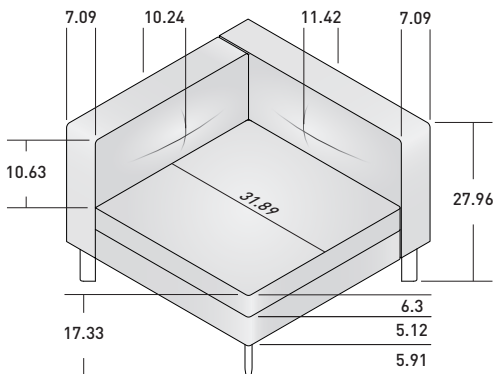

COMPOSITION M (small table not included)

- 1 piece - END UNIT A 43.31" (SX)
- 1 piece - BASE WITH BACKREST 43.31"
- 1 piece - CORNER UNIT A 55.12" (SX)
- 1 piece - END UNIT A 43.31" (DX)
- 3 pieces - BACKREST CUSHIONS 31.5" X 17.72"
- 1 piece - BACKREST CUSHION 21.66" X 17.72"
- 1 piece - BACKREST CUSHION 21.66" X 25.6"

SIZES OF UNIT ELEMENTS

BACKREST

ARMREST

31.5"

43.31"

55.12"

43.31" x 55.12"

# ELEMENTS TAY SOFAS

OUTER SIZES

SIZE IN INCHES