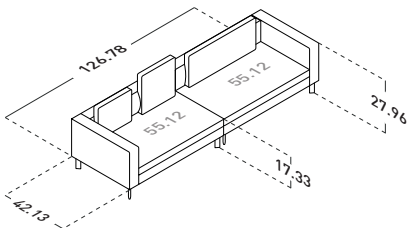

LA CULTURA DEL DORMIRE.

COMPOSITION D  
(small tables not included)

- 1 piece - END UNIT A 43.31"/55.12" (SX)
- 2 pieces - BASE WITH BACKREST 43.31"
- 1 piece - BASE WITH BACKREST 55.12"
- 1 piece - END UNIT A 55.12" (DX)
- 3 pieces - BACKREST CUSHIONS 21.66" X 17.72"
- 1 piece - BACKREST CUSHION 21.66" X 25.6"
- 3 pieces - BACKREST CUSHIONS 31.5" X 17.72"

TAY SOFAS COMPOSITIONS

OUTER SIZES

SIZE IN INCHES

COMPOSITION A

- 1 piece - END UNIT A 43.31" (DX)
- 1 piece - END UNIT A 43.31" (SX)
- 2 pieces - BACKREST CUSHIONS 31.5" X 17.72"

COMPOSITION B (small table not included)

- 1 piece - BASE WITH ARMREST 55.12"
- 1 piece - END UNIT A 55.12" (DX)
- 1 piece - BACKREST CUSHION 43.31" X 17.72"
- 1 piece - BACKREST CUSHION 21.66" X 25.6"

COMPOSITION E

- 1 piece - END UNIT A 55.12" (DX)
- 1 piece - END UNIT A 55.12" (SX)
- 1 piece - BACKREST CUSHION 43.31" X 17.72"
- 1 piece - BACKREST CUSHION 21.66" X 17.72"
- 1 piece - BACKREST CUSHION 21.66" X 25.6"

COMPOSITION M (small table not included)

- 1 piece - END UNIT A 43.31" (SX)
- 1 piece - BASE WITH BACKREST 43.31"
- 1 piece - CORNER UNIT A 55.12" (SX)
- 1 piece - END UNIT A 43.31" (DX)
- 3 pieces - BACKREST CUSHIONS 31.5" X 17.72"
- 1 piece - BACKREST CUSHION 21.66" X 17.72"
- 1 piece - BACKREST CUSHION 21.66" X 25.6"