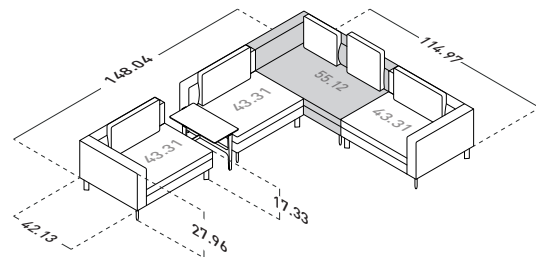

LA CULTURA DEL DORMIRE.

COMPOSITION D  
(small tables not included)

- 1 piece - END UNIT A 43.31"/55.12" (SX)
- 2 pieces - BASE WITH BACKREST 43.31"
- 1 piece - BASE WITH BACKREST 55.12"
- 1 piece - END UNIT A 55.12" (DX)
- 3 pieces - BACKREST CUSHIONS 21.66" X 17.72"
- 1 piece - BACKREST CUSHION 21.66" X 25.6"
- 3 pieces - BACKREST CUSHIONS 31.5" X 17.72"

TAY SOFAS COMPOSITIONS

OUTER SIZES

SIZE IN INCHES

COMPOSITION A

- 1 piece - END UNIT A 43.31" (DX)
- 1 piece - END UNIT A 43.31" (SX)
- 2 pieces - BACKREST CUSHIONS 31.5" X 17.72"

COMPOSITION B (small table not included)

- 1 piece - BASE WITH ARMREST 55.12"
- 1 piece - END UNIT A 55.12" (DX)
- 1 piece - BACKREST CUSHION 43.31" X 17.72"
- 1 piece - BACKREST CUSHION 21.66" X 25.6"

COMPOSITION E

- 1 piece - END UNIT A 55.12" (DX)
- 1 piece - END UNIT A 55.12" (SX)
- 1 piece - BACKREST CUSHION 43.31" X 17.72"
- 1 piece - BACKREST CUSHION 21.66" X 17.72"
- 1 piece - BACKREST CUSHION 21.66" X 25.6"

COMPOSITION M (small table not included)

- 1 piece - END UNIT A 43.31" (SX)
- 1 piece - BASE WITH BACKREST 43.31"
- 1 piece - CORNER UNIT A 55.12" (SX)
- 1 piece - END UNIT A 43.31" (DX)
- 3 pieces - BACKREST CUSHIONS 31.5" X 17.72"
- 1 piece - BACKREST CUSHION 21.66" X 17.72"
- 1 piece - BACKREST CUSHION 21.66" X 25.6"