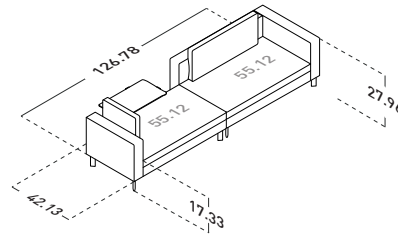

LA CULTURA DEL DORMIRE.

COMPOSITION D  
(small tables not included)

- 1 piece - END UNIT A 43.31"/55.12" (SX)
- 2 pieces - BASE WITH BACKREST 43.31"
- 1 piece - BASE WITH BACKREST 55.12"
- 1 piece - END UNIT A 55.12" (DX)
- 3 pieces - BACKREST CUSHIONS 21.66" X 17.72"
- 1 piece - BACKREST CUSHION 21.66" X 25.6"
- 3 pieces - BACKREST CUSHIONS 31.5" X 17.72"

TAY SOFAS COMPOSITIONS

OUTER SIZES

SIZE IN INCHES

COMPOSITION A

- 1 piece - END UNIT A 43.31" (DX)
- 1 piece - END UNIT A 43.31" (SX)
- 2 pieces - BACKREST CUSHIONS 31.5" X 17.72"

COMPOSITION B (small table not included)

- 1 piece - BASE WITH ARMREST 55.12"
- 1 piece - END UNIT A 55.12" (DX)
- 1 piece - BACKREST CUSHION 43.31" X 17.72"
- 1 piece - BACKREST CUSHION 21.66" X 25.6"

COMPOSITION E

- 1 piece - END UNIT A 55.12" (DX)
- 1 piece - END UNIT A 55.12" (SX)
- 1 piece - BACKREST CUSHION 43.31" X 17.72"
- 1 piece - BACKREST CUSHION 21.66" X 17.72"
- 1 piece - BACKREST CUSHION 21.66" X 25.6"

COMPOSITION M (small table not included)

- 1 piece - END UNIT A 43.31" (SX)
- 1 piece - BASE WITH BACKREST 43.31"
- 1 piece - CORNER UNIT A 55.12" (SX)
- 1 piece - END UNIT A 43.31" (DX)
- 3 pieces - BACKREST CUSHIONS 31.5" X 17.72"
- 1 piece - BACKREST CUSHION 21.66" X 17.72"
- 1 piece - BACKREST CUSHION 21.66" X 25.6"