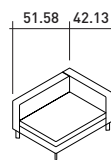

COMPOSITION M (small table not included)

- 1 piece - END UNIT A 43.31" (SX)
- 1 piece - BASE WITH BACKREST 43.31"
- 1 piece - CORNER UNIT A 55.12" (SX)
- 1 piece - END UNIT A 43.31" (DX)
- 3 pieces - BACKREST CUSHIONS 31.5" X 17.72"
- 1 piece - BACKREST CUSHION 21.66" X 17.72"
- 1 piece - BACKREST CUSHION 21.66" X 25.6"

SIZES OF UNIT ELEMENTS

BACKREST

ARMREST

31.5"

43.31"

55.12"

43.31" x 55.12"

# ELEMENTS TAY SOFAS

OUTER SIZES

SIZE IN INCHES