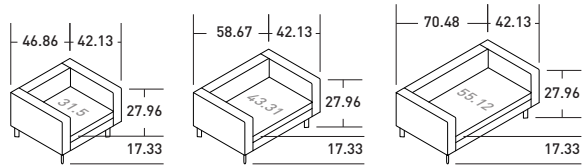

ELEMENTS TAY SOFAS

OUTER SIZES

SIZE IN INCHES

FREESTANDING UNIT