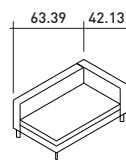

COMPOSITION M (small table not included)

- 1 piece - END UNIT A 43.31" (SX)
- 1 piece - BASE WITH BACKREST 43.31"
- 1 piece - CORNER UNIT A 55.12" (SX)
- 1 piece - END UNIT A 43.31" (DX)
- 3 pieces - BACKREST CUSHIONS 31.5" X 17.72"
- 1 piece - BACKREST CUSHION 21.66" X 17.72"
- 1 piece - BACKREST CUSHION 21.66" X 25.6"

SIZES OF UNIT ELEMENTS

BACKREST

ARMREST

31.5"

43.31"

55.12"

43.31" x 55.12"

# ELEMENTS TAY SOFAS

OUTER SIZES

SIZE IN INCHES