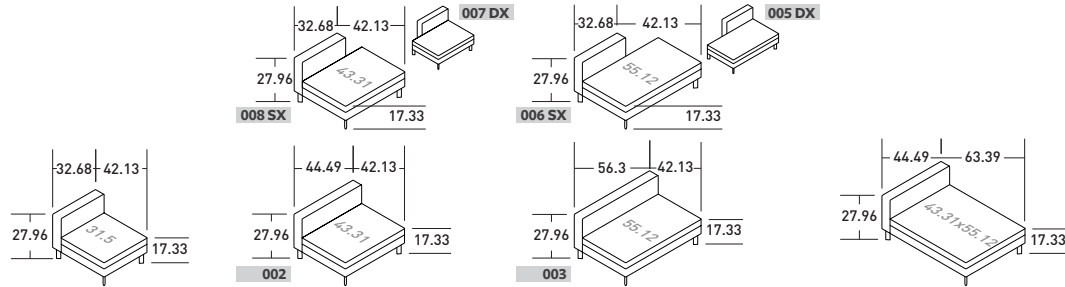

BASE UNIT WITH BACKREST