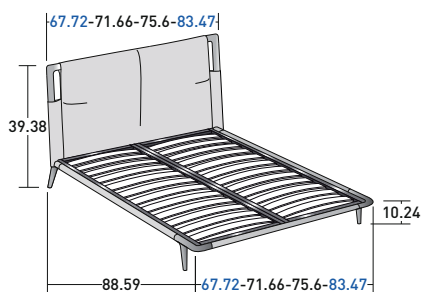

GAUDÌ

design Matteo Nunziati
2020

The double-size bed Gaudí is a tribute to wood, a natural element par excellence. The headboard and footboard in solid wood, available in the finishes coffee-brown oak or black-stained oak, are the result of precious artisan processes; they create a sort of sinuous framework ready to receive the upholstery in fabric, leather or Ecopelle. The cover appears to simply rest on the frame, embracing the wood and following the natural shapes. In reality it is the fruit of a complex and highly detailed design study, to exalt the beauty of wood and give the bed a welcoming and exclusive appearance. The mattress support of Gaudí is with fixed slats with rigidity adjustment.

GAUDÌ
design Matteo Nunziati 2020

OUTER SIZES/BASES AND MATTRESS SUPPORTS

◆ **QUEEN, KING available only for the NORTH AMERICAN MARKET**

SIZE IN INCHES

◆ **QUEEN, KING**

◆ **ADJUSTABLE SLATTED BASE**