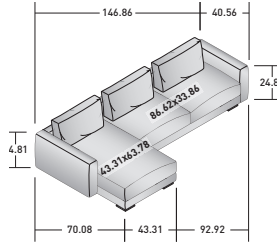

LA CULTURA DEL DORMIRE.

- 1 piece unit with backrest - **DDMM 089 (RIGHT ARMREST 090)**
- 1 piece armrest - **DDMR 103 (RIGHT)**
- 1 piece unit with backrest - **DDMM 161 (LEFT ARMREST 163)**
- 1 piece armrest - **DDMR 106 (LEFT)**
- 1 piece unit with backrest - **DDMM 089**
- 9 pieces feet - **VAPY**

MYPLACE SOFAS COMPOSITIONS

OUTER SIZES

SIZE IN INCHES

COMPOSITION A (coffee table not included)

- 1 piece unit with backrest - **DDMM 089 (RIGHT ARMREST 090)**
- 1 piece armrest - **DDMR 103 (RIGHT)**
- 1 piece unit with backrest - **DDMM 161 (LEFT ARMREST 163)**
- 1 piece armrest - **DDMR 104 (LEFT)**
- 8 pieces feet - **VAPY**

COMPOSITION A2

- 1 piece unit with backrest - **DDMM 201 (RIGHT ARMREST 203)**
- 1 piece armrest - **DDMR 104 (LEFT)**
- 1 piece unit with backrest - **DDMM 089 (RIGHT ARMREST 090)**
- 1 piece armrest - **DDMR 103 (RIGHT)**
- 8 pieces feet - **VAPY**

COMPOSITION A3

- 1 piece unit with backrest - **DDMM 201 (RIGHT ARMREST 203)**
- 1 piece armrest - **DDMR 106 (LEFT)**
- 1 piece unit with backrest - **DDMM 089 (RIGHT ARMREST 090)**
- 1 piece armrest - **DDMR 103 (RIGHT)**
- 9 pieces feet - **VAPY**