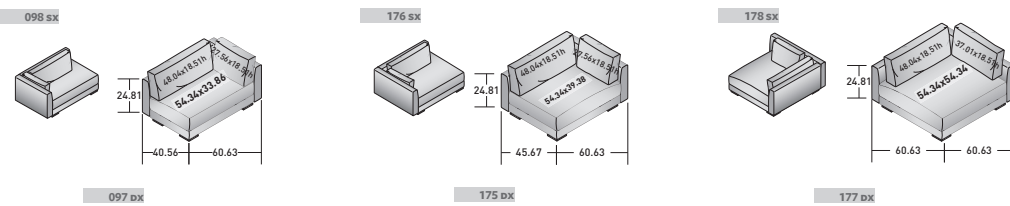

COMPOSITION U2

- 1 piece armrest - **DDMR 119 (LEFT)**
- 1 piece unit with backrest - **DDMM 133 (LEFT ARMREST 135)**
- 1 piece unit with backrest - **DDMM 081 (LEFT ARMREST 083)**
- 1 piece backrest - **DDMS 101 (SX)**
- 1 piece unit with backrest - **DDMM 089**
- 1 piece unit with backrest - **DDMM 201 (RIGHT ARMREST 202)**
- 1 piece armrest - **DDMR 120 (RIGHT)**
- 1 piece cushion/armrest - **DDMC**
- 17 pieces feet - **VAPY**

UNITS WITH BACKREST

BASE UNITS

CORNER UNITS

ARMREST

BACKREST

COFFEE TABLES

TRAY