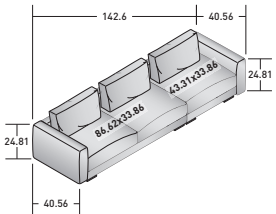

- 1 piece unit with backrest - **DDMM 201 (RIGHT ARMREST 203)**
- 1 piece armrest - **DDMR 106 (LEFT)**
- 1 piece unit with backrest - **DDMM 089 (RIGHT ARMREST 090)**
- 1 piece armrest - **DDMR 103 (RIGHT)**
- 9 pieces feet - **VAPY**

COMPOSITION B1_P86