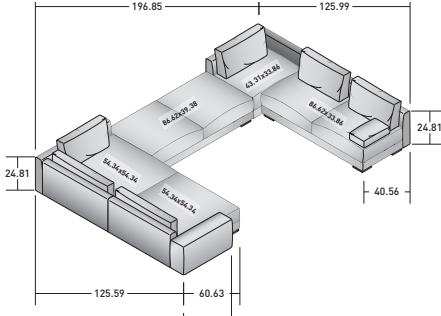

COMPOSITION U1

- 1 piece armrest - **DDMR 106 (LEFT)**
- 1 piece unit with backrest - **DDMM 165 (LEFT ARMREST 167)**
- 1 piece corner unit - **DDMM 177 (RIGHT)**
- 1 piece base unit - **DDMB 220**
- 1 piece unit with backrest - **DDMM 081 (RIGHT ARMREST 082)**
- 1 piece backrest - **DDMS 100 (RIGHT)**
- 1 piece unit with backrest - **DDMM 089**
- 1 piece cushion/armrest - **DDMC**
- 21 pieces feet - **VAPY**