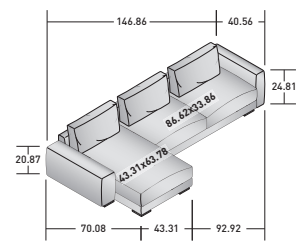

LA CULTURA DEL DORMIRE.

- 1 piece unit with backrest - **DDMM 089 (RIGHT ARMREST 090)**
- 1 piece armrest - **DDMR 103 (RIGHT)**
- 1 piece unit with backrest - **DDMM 161 (LEFT ARMREST 163)**
- 1 piece armrest - **DDMR 106 (LEFT)**
- 1 piece unit with backrest - **DDMM 089**
- 9 pieces feet - **VAPY**

MYPLACE SOFAS COMPOSITIONS

OUTER SIZES

SIZE IN INCHES

COMPOSITION A (coffee table not included)

- 1 piece unit with backrest - **DDMM 089 (RIGHT ARMREST 090)**
- 1 piece armrest - **DDMR 103 (RIGHT)**
- 1 piece unit with backrest - **DDMM 161 (LEFT ARMREST 163)**
- 1 piece armrest - **DDMR 104 (LEFT)**
- 8 pieces feet - **VAPY**

COMPOSITION A2

- 1 piece unit with backrest - **DDMM 201 (RIGHT ARMREST 203)**
- 1 piece armrest - **DDMR 104 (LEFT)**
- 1 piece unit with backrest - **DDMM 089 (RIGHT ARMREST 090)**
- 1 piece armrest - **DDMR 103 (RIGHT)**
- 8 pieces feet - **VAPY**

COMPOSITION A3

- 1 piece unit with backrest - **DDMM 201 (RIGHT ARMREST 203)**
- 1 piece armrest - **DDMR 106 (LEFT)**
- 1 piece unit with backrest - **DDMM 089 (RIGHT ARMREST 090)**
- 1 piece armrest - **DDMR 103 (RIGHT)**
- 9 pieces feet - **VAPY**