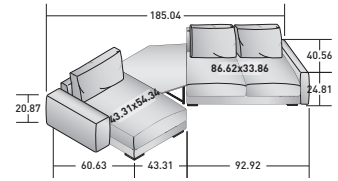

- 1 piece unit with backrest - **DDMM 089 (RIGHT ARMREST 090)**
- 1 piece armrest - **DDMR 103 (RIGHT)**
- 1 piece unit with backrest - **DDMM 161 (LEFT ARMREST 163)**
- 1 piece armrest - **DDMR 106 (LEFT)**
- 1 piece unit with backrest - **DDMM 089**
- 9 pieces feet - **VAPY**