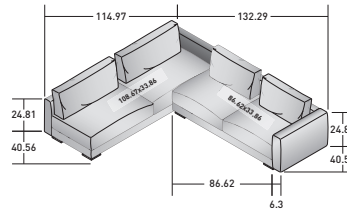

COMPOSITION G

- 1 piece unit with backrest - **DDMM 089 (090 RIGHT ARMREST)**
- 1 piece armrest - **DDMR 103 (RIGHT)**
- 1 piece backrest for corner compositions - **DDMS 100**
- 1 piece unit with backrest - **DDMM 093 (094 RIGHT ARMREST)**
- 8 pieces feet - **VAPY**