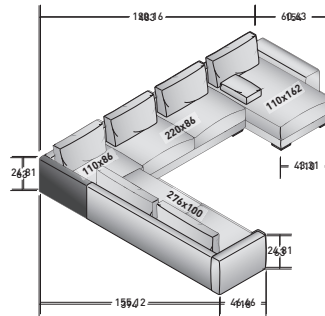

COMPOSITION U2

- 1 piece armrest - **DDMR 119 (LEFT)**
- 1 piece unit with backrest - **DDMM 133 (LEFT ARMREST 135)**
- 1 piece unit with backrest - **DDMM 081 (LEFT ARMREST 083)**
- 1 piece backrest - **DDMS 101 (SX)**
- 1 piece unit with backrest - **DDMM 089**
- 1 piece unit with backrest - **DDMM 201 (RIGHT ARMREST 202)**
- 1 piece armrest - **DDMR 120 (RIGHT)**
- 1 piece cushion/armrest - **DDMC**
- 17 pieces feet - **VAPY**