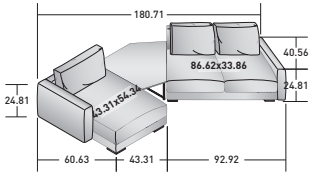

LA CULTURA DEL DORMIRE.

- 1 piece unit with backrest - **DDMM 089 (RIGHT ARMREST 090)**
- 1 piece armrest - **DDMR 103 (RIGHT)**
- 1 piece unit with backrest - **DDMM 161 (LEFT ARMREST 163)**
- 1 piece armrest - **DDMR 106 (LEFT)**
- 1 piece unit with backrest - **DDMM 089**
- 9 pieces feet - **VAPY**

MYPLACE SOFAS COMPOSITIONS

OUTER SIZES

SIZE IN INCHES

COMPOSITION A (coffee table not included)

- 1 piece unit with backrest - **DDMM 089 (RIGHT ARMREST 090)**
- 1 piece armrest - **DDMR 103 (RIGHT)**
- 1 piece unit with backrest - **DDMM 161 (LEFT ARMREST 163)**
- 1 piece armrest - **DDMR 104 (LEFT)**
- 8 pieces feet - **VAPY**