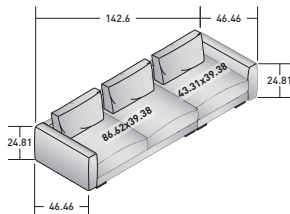

- 1 piece unit with backrest - **DDMM 089 (LEFT ARMREST 091)**
- 1 piece armrest - **DDMR 104 (LEFT)**
- 1 piece unit with backrest - **DDMM 081 (RIGHT ARMREST 082)**
- 1 piece armrest - **DDMR 103 (RIGHT)**
- 8 pieces feet - **VAPY**

COMPOSITION B1_P100