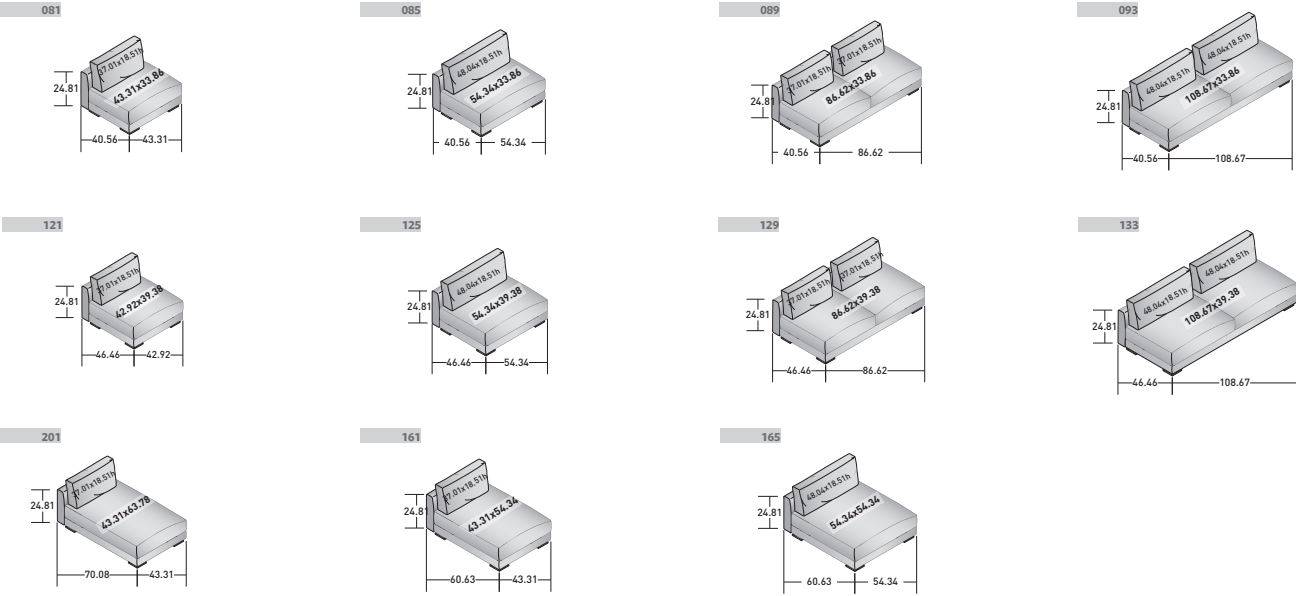

UNITS WITH BACKREST