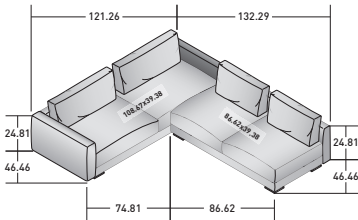

COMPOSITION F

- 1 piece unit with backrest - **DDMM 129**
- 1 piece unit with backrest - **DDMM 133 (2 ARMRESTS 136)**
- 1 piece backrest for corner compositions - **DDMS 116**
- 1 piece armrest - **DDMR 119 (LEFT)**
- 8 pieces feet - **VAPY**