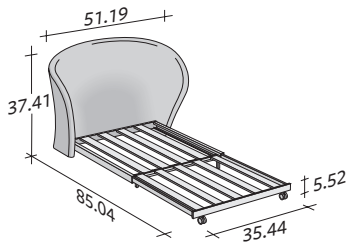

flou

LA CULTURA DEL DORMIRE.

CÉLINE
design Riccardo Giovanetti 2011

OUTER SIZES/BASES AND MATTRESS SUPPORTS

SIZE IN INCHES

SLATTED BASE