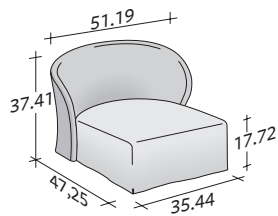

CÉLINE

design Riccardo Giovanetti
2011

Céline, roomy, deep and cozy, is an armchair-chaise longue that can be rapidly transformed into a comfortable single bed (mattress size 90x200 cm.) or a large sofa that can be rapidly transformed into a double bed (mattress size 160x200 cm.).

flou

LA CULTURA DEL DORMIRE.

CÉLINE
design Riccardo Giovanetti 2011

OUTER SIZES/BASES AND MATTRESS SUPPORTS

SIZE IN INCHES

SLATTED BASE