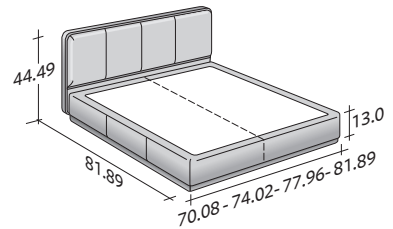

ERMES HIGH HEADBOARD
design Rodolfo Dordoni 2012

OUTER SIZES/BASES AND MATTRESS SUPPORTS

◆ **QUEEN, KING available only for the NORTH AMERICAN MARKET**

SIZE IN INCHES

◆ **QUEEN, KING**

STORAGE BASE

◆ ADJUSTABLE SLATTED BASE

◆ **QUEEN, KING**

◆ ADJUSTABLE SLATTED BASE
MANUAL/ELECTRIC-MOVEMENT SLATS
ELECTRICALLY POWERED ADJUSTABLE SLATS

BOX-SPRING BASE COMFORT