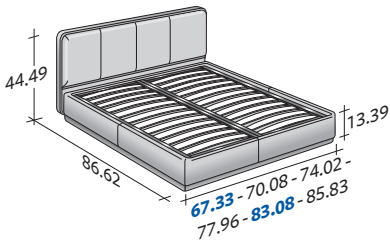

The elegance of this piece is exalted by the wide edge in Canaletto walnut heart wood, polished with a traditional or natural finish. It surrounds the headboard and the upholstered base with removable covers in fabric, leather or Ecopelle, decorated with top stitching. The bed is available as a double-size bed, and with two different types of headboard: the first is tall and as wide as the bed base: the second is shorter and extends beyond the sides of the bed. Available with box -spring base Comfort, with slatted mattress support with rigidity adjustment, with electric movements and electric/manual combined or with storage base.

ERMES HIGH HEADBOARD
design Rodolfo Dordoni 2012

OUTER SIZES/BASES AND MATTRESS SUPPORTS

◆ **QUEEN, KING available only for the NORTH AMERICAN MARKET**

SIZE IN INCHES

◆ **QUEEN, KING**

STORAGE BASE

◆ ADJUSTABLE SLATTED BASE