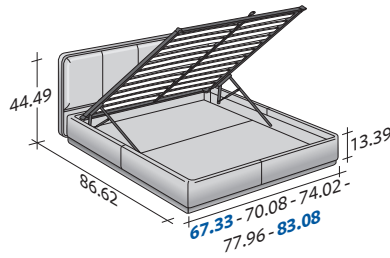

ERMES HIGH HEADBOARD
design Rodolfo Dordoni 2012

OUTER SIZES/BASES AND MATTRESS SUPPORTS

◆ **QUEEN, KING available only for the NORTH AMERICAN MARKET**

SIZE IN INCHES

◆ **QUEEN, KING**

STORAGE BASE

◆ ADJUSTABLE SLATTED BASE

◆ **QUEEN, KING**

◆ ADJUSTABLE SLATTED BASE
MANUAL/ELECTRIC-MOVEMENT SLATS
ELECTRICALLY POWERED ADJUSTABLE SLATS

BOX-SPRING BASE COMFORT