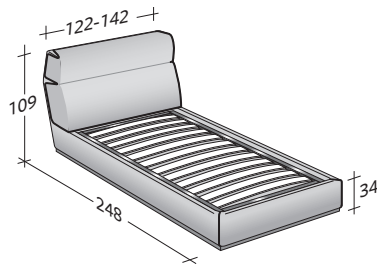

# GENTLEMAN

HIGH HEADBOARD SINGLE  
design Carlo Colombo  
2014

Gentleman: the name itself evokes luxury, taste, style and elegance. Available as a double bed with high or low headboard or as a single bed with high headboard. The key feature of the bed is the elegant detachable second padded outer cover for the headboard. Further element of embellishment is the piping on the two front corners of the base and along the perimeter of the second outer cover, in a 'tone-on-tone' or contrasting color. The bed cover is removable, the second outer padded headboard cover is equipped with hooks and can be easily detached. Both covers are available in fabric, leather or Ecopelle. Gentleman can be supplied in the following versions: storage base, slatted base with rigidity adjustment, base with electrical movements.

GENTLEMAN HIGH HEADBOARD SINGLE  
design Carlo Colombo 2014

OUTER SIZES  
BASES AND MATTRESS SUPPORT

SIZE IN CM.

STORAGE BASE

ADJUSTABLE SLATTED BASE

ADJUSTABLE SLATTED BASE  
ELECTRICALLY POWERED ADJUSTABLE SLATS