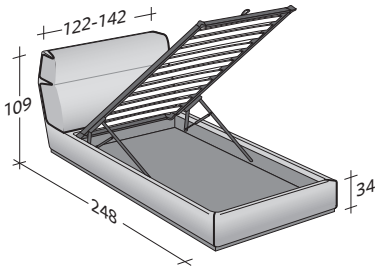

# GENTLEMAN

HIGH HEADBOARD SINGLE  
design Carlo Colombo  
2014

Gentleman: the name itself evokes luxury, taste, style and elegance. Available as a double bed with high or low headboard or as a single bed with high headboard. The key feature of the bed is the elegant detachable second padded outer cover for the headboard. Further element of embellishment is the piping on the two front corners of the base and along the perimeter of the second outer cover, in a 'tone-on-tone' or contrasting color. The bed cover is removable, the second outer padded headboard cover is equipped with hooks and can be easily detached. Both covers are available in fabric, leather or Ecopelle. Gentleman can be supplied in the following versions: storage base, slatted base with rigidity adjustment, base with electrical movements.

GENTLEMAN HIGH HEADBOARD SINGLE  
design Carlo Colombo 2014

OUTER SIZES  
BASES AND MATTRESS SUPPORT

SIZE IN CM.

STORAGE BASE

ADJUSTABLE SLATTED BASE

ADJUSTABLE SLATTED BASE  
ELECTRICALLY POWERED ADJUSTABLE SLATS