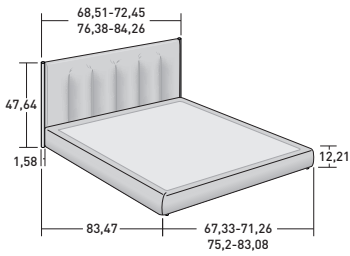

## KOI

design Carlo Colombo  
2019

A double-size bed with clean, sharp lines; it immediately suggests the idea of discreetly charming, and not ostentatious, luxury.

The original and architectonic shape of the headboard, framed by the eye-catching metal structure that continues downwards to form the feet, is softened by the fabric that has been skilfully stitched with vertical quilting. This decorative addition appears to elongate the bed and contributes to the creation of a design that is welcoming and sophisticated. Available in the double-size version; it can be supplied with a slatted base, a storage base, a slatted base with electric movements, and the Leonardo base.

OUTER SIZES  
BASES AND MATTRESS SUPPORT

SIZE IN INCHES

BOX-SPRING BASE LEONARDO

STORAGE BASE  
ADJUSTABLE SLATTED BASE

BASE H25  
ADJUSTABLE SLATTED BASE  
ELECTRICALLY POWERED ADJUSTABLE SLATS