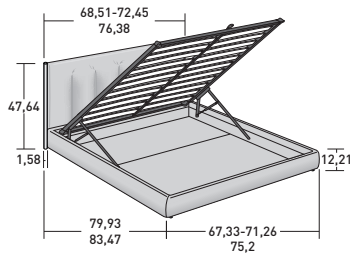

## KOI

design Carlo Colombo  
2019

A double-size bed with clean, sharp lines; it immediately suggests the idea of discreetly charming, and not ostentatious, luxury.

The original and architectonic shape of the headboard, framed by the eye-catching metal structure that continues downwards to form the feet, is softened by the fabric that has been skilfully stitched with vertical quilting. This decorative addition appears to elongate the bed and contributes to the creation of a design that is welcoming and sophisticated. Available in the double-size version; it can be supplied with a slatted base, a storage base, a slatted base with electric movements, and the Leonardo base.

OUTER SIZES  
BASES AND MATTRESS SUPPORT

SIZE IN INCHES

BOX-SPRING BASE LEONARDO

STORAGE BASE  
ADJUSTABLE SLATTED BASE

BASE H25  
ADJUSTABLE SLATTED BASE  
ELECTRICALLY POWERED ADJUSTABLE SLATS