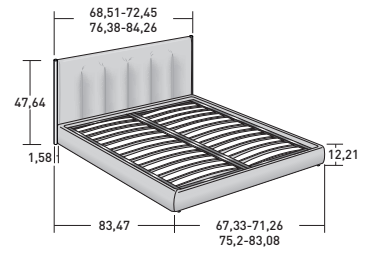

OUTER SIZES  
BASES AND MATTRESS SUPPORT

SIZE IN INCHES

BOX-SPRING BASE LEONARDO

STORAGE BASE  
ADJUSTABLE SLATTED BASE

BASE H25  
ADJUSTABLE SLATTED BASE  
ELECTRICALLY POWERED ADJUSTABLE SLATS