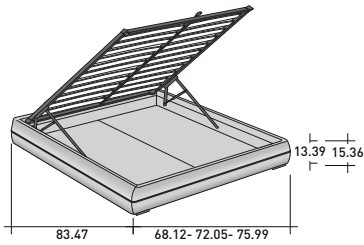

SOMMIER MANDARINE

design Emanuela Garbin - Mario Dell'Orto
2018

An elegant bed of oriental inspiration, ideal for both classical and modern environments.

The base is characterized by corded horizontal stitching along the perimeter that breaks up the perception of its height: it sits 39 cm from the ground, two more than sommiers and traditional beds. The same decorative motif is repeated in the headboard and is positioned at $\frac{2}{3}$ of the height. Mandarine is also available as a sommier, with no headboard; it can be embellished with drapes, paintings, curtains, and boiserie fixed to the wall behind it.

Both versions of the bed are available with a storage or fixed base, with adjustable slatted mattress support or with electrical movement mechanism, and feet in glossy black nickel.

SOMMIER MANDARINE
design Emanuela Garbin - Mario Dell'Orto 2018

OUTER SIZES/BASES AND MATTRESS SUPPORTS

SIZE IN INCHES

STORAGE BASE

ADJUSTABLE SLATTED BASE

ADJUSTABLE SLATTED BASE
ELECTRICALLY POWERED ADJUSTABLE SLATS