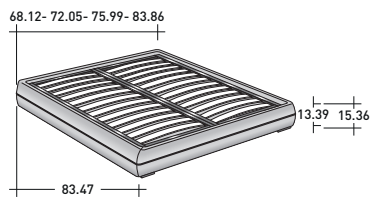

SOMMIER MANDARINE

design Emanuela Garbin - Mario Dell'Orto
2018

An elegant bed of oriental inspiration, ideal for both classical and modern environments.

The base is characterized by corded horizontal stitching along the perimeter that breaks up the perception of its height: it sits 39 cm from the ground, two more than sommiers and traditional beds. The same decorative motif is repeated in the headboard and is positioned at $\frac{2}{3}$ of the height. Mandarine is also available as a sommier, with no headboard; it can be embellished with drapes, paintings, curtains, and boiserie fixed to the wall behind it.

Both versions of the bed are available with a storage or fixed base, with adjustable slatted mattress support or with electrical movement mechanism, and feet in glossy black nickel.

SOMMIER MANDARINE
design Emanuela Garbin - Mario Dell'Orto 2018

OUTER SIZES/BASES AND MATTRESS SUPPORTS

SIZE IN INCHES

STORAGE BASE

ADJUSTABLE SLATTED BASE

ADJUSTABLE SLATTED BASE
ELECTRICALLY POWERED ADJUSTABLE SLATS