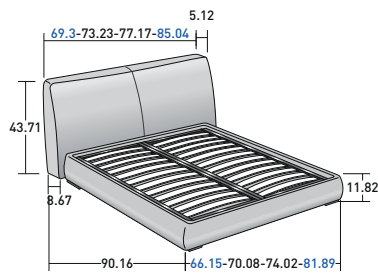

MYPLACE

design Emanuela Garbin
2020

MyPlace is a double-size bed with a modern line, a contemporary re-interpretation of the classical Flou upholstered beds, re-iterating and increasing their strongpoints: an incredibly tangible feeling of comfort and welcome. The base is soft, the headboard is high and thick, deliberately richly padded, like an enormous pillow ready to relieve our tension. The proportions of the bed have been carefully studied and enhanced by high mattresses. MyPlace is available with boxspring base Leonardo, base H25 with fixed slats with rigidity adjustment, storage base and base with electrical movements Motion 4.

Flou

LA CULTURA DEL DORMIRE.

MYPLACE
design Emanuela Garbin 2020

OUTER SIZES/BASES AND MATTRESS SUPPORTS

◆ QUEEN, KING available only for the NORTH AMERICAN MARKET

SIZE IN INCHES

◆ QUEEN, KING

STORAGE BASE

◆ ADJUSTABLE SLATTED BASE

◆ QUEEN, KING

BASE H25

◆ ADJUSTABLE SLATTED BASE
ELECTRICALLY POWERED ADJUSTABLE SLATS

◆ QUEEN, KING

BASE LEONARDO