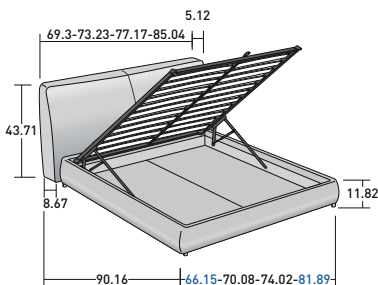

MYPLACE

design Emanuela Garbin
2020

MyPlace is a double-size bed with a modern line, a contemporary re-interpretation of the classical Flou upholstered beds, re-iterating and increasing their strongpoints: an incredibly tangible feeling of comfort and welcome. The base is soft, the headboard is high and thick, deliberately richly padded, like an enormous pillow ready to relieve our tension. The proportions of the bed have been carefully studied and enhanced by high mattresses. MyPlace is available with boxspring base Leonardo, base H25 with fixed slats with rigidity adjustment, storage base and base with electrical movements Motion 4.

Flou

LA CULTURA DEL DORMIRE.

MYPLACE
design Emanuela Garbin 2020

OUTER SIZES/BASES AND MATTRESS SUPPORTS

◆ QUEEN, KING available only for the NORTH AMERICAN MARKET

SIZE IN INCHES

◆ QUEEN, KING

STORAGE BASE

◆ ADJUSTABLE SLATTED BASE

◆ QUEEN, KING

BASE H25

◆ ADJUSTABLE SLATTED BASE
ELECTRICALLY POWERED ADJUSTABLE SLATS

◆ QUEEN, KING

BASE LEONARDO