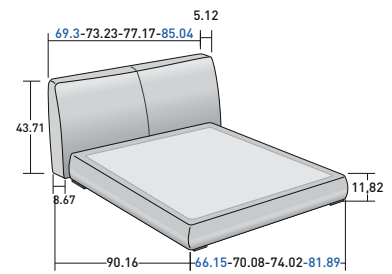

MYPLACE

design Emanuela Garbin
2020

MyPlace is a double-size bed with a modern line, a contemporary re-interpretation of the classical Flou upholstered beds, re-iterating and increasing their strongpoints: an incredibly tangible feeling of comfort and welcome. The base is soft, the headboard is high and thick, deliberately richly padded, like an enormous pillow ready to relieve our tension. The proportions of the bed have been carefully studied and enhanced by high mattresses. MyPlace is available with boxspring base Leonardo, base H25 with fixed slats with rigidity adjustment, storage base and base with electrical movements Motion 4.

Flou

LA CULTURA DEL DORMIRE.

MYPLACE
design Emanuela Garbin 2020

OUTER SIZES/BASES AND MATTRESS SUPPORTS

◆ QUEEN, KING available only for the NORTH AMERICAN MARKET

SIZE IN INCHES

◆ QUEEN, KING

STORAGE BASE

◆ ADJUSTABLE SLATTED BASE

◆ QUEEN, KING

BASE H25

◆ ADJUSTABLE SLATTED BASE
ELECTRICALLY POWERED ADJUSTABLE SLATS

◆ QUEEN, KING

BASE LEONARDO