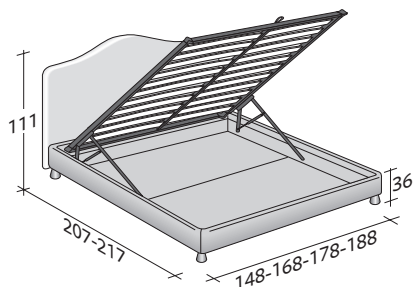

Available with box -spring base Comfort, storage base, fixed base h 25 cm. or h 16 cm. and with electrical movements.

Flou

LA CULTURA DEL DORMIRE.

PEONIA DOUBLE
design Centro Ricerche Flou 1987

OUTER SIZES
BASES AND MATTRESS SUPPORTS

SIZE IN CM.

STORAGE BASE

ADJUSTABLE SLATTED BASE *
ORTHOPAEDIC SURFACE *
SLATTED BASE

BOX-SPRING BASE COMFORT

BASE H25

ADJUSTABLE SLATTED BASE *
ORTHOPAEDIC SURFACE *
ELECTRICALLY POWERED ADJUSTABLE SLATS *

BASE H16

ADJUSTABLE SLATTED BASE
ORTHOPAEDIC SURFACE
ELECTRICALLY POWERED ADJUSTABLE SLATS

* Available also with loose valance cover