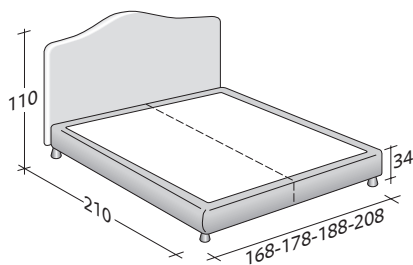

Available with box -spring base Comfort, storage base, fixed base h 25 cm. or h 16 cm. and with electrical movements.

Flou

LA CULTURA DEL DORMIRE.

PEONIA DOUBLE
design Centro Ricerche Flou 1987

OUTER SIZES
BASES AND MATTRESS SUPPORTS

SIZE IN CM.

STORAGE BASE

ADJUSTABLE SLATTED BASE *
ORTHOPAEDIC SURFACE *
SLATTED BASE

BOX-SPRING BASE COMFORT

BASE H25

ADJUSTABLE SLATTED BASE *
ORTHOPAEDIC SURFACE *
ELECTRICALLY POWERED ADJUSTABLE SLATS *