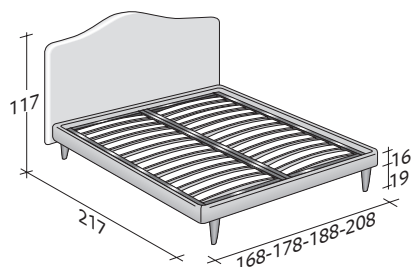

Available with box -spring base Comfort, storage base, fixed base h 25 cm. or h 16 cm. and with electrical movements.

Flou

LA CULTURA DEL DORMIRE.

PEONIA DOUBLE
design Centro Ricerche Flou 1987

OUTER SIZES
BASES AND MATTRESS SUPPORTS

SIZE IN CM.

STORAGE BASE

ADJUSTABLE SLATTED BASE *
ORTHOPAEDIC SURFACE *
SLATTED BASE

BOX-SPRING BASE COMFORT

BASE H25

ADJUSTABLE SLATTED BASE *
ORTHOPAEDIC SURFACE *
ELECTRICALLY POWERED ADJUSTABLE SLATS *

BASE H16

ADJUSTABLE SLATTED BASE
ORTHOPAEDIC SURFACE
ELECTRICALLY POWERED ADJUSTABLE SLATS

* Available also with loose valance cover