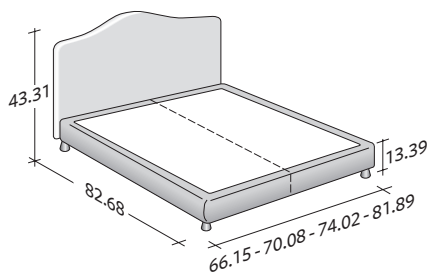

Available with box -spring base Comfort, storage base, fixed base h 25 cm. or h 16 cm. and with electrical movements.

Flou

LA CULTURA DEL DORMIRE.

PEONIA DOUBLE
design Centro Ricerche Flou 1987

OUTER SIZES/BASES AND MATTRESS SUPPORTS

◆ FULL X-LONG, QUEEN, KING available only for the NORTH AMERICAN MARKET

SIZE IN INCHES

◆ FULL X-LONG, QUEEN, KING

STORAGE BASE

- ◆ ADJUSTABLE SLATTED BASE *
- ORTHOPAEDIC SURFACE *
- SLATTED BASE

BOX-SPRING BASE COMFORT

◆ FULL X-LONG, QUEEN, KING

BASE H25

- ◆ ADJUSTABLE SLATTED BASE *
- ORTHOPAEDIC SURFACE *
- ELECTRICALLY POWERED ADJUSTABLE SLATS *

BASE H16

- ADJUSTABLE SLATTED BASE
- ORTHOPAEDIC SURFACE
- ELECTRICALLY POWERED ADJUSTABLE SLATS