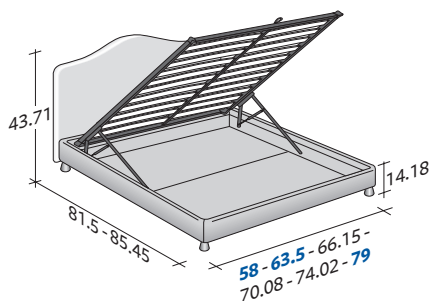

Available with box -spring base Comfort, storage base, fixed base h 25 cm. or h 16 cm. and with electrical movements.

Flou

LA CULTURA DEL DORMIRE.

PEONIA DOUBLE
design Centro Ricerche Flou 1987

OUTER SIZES/BASES AND MATTRESS SUPPORTS

◆ FULL X-LONG, QUEEN, KING available only for the NORTH AMERICAN MARKET

SIZE IN INCHES

◆ FULL X-LONG, QUEEN, KING

STORAGE BASE

- ◆ ADJUSTABLE SLATTED BASE *
- ORTHOPAEDIC SURFACE *
- SLATTED BASE

BOX-SPRING BASE COMFORT

◆ FULL X-LONG, QUEEN, KING

BASE H25

- ◆ ADJUSTABLE SLATTED BASE *
- ORTHOPAEDIC SURFACE *
- ELECTRICALLY POWERED ADJUSTABLE SLATS *

BASE H16

- ADJUSTABLE SLATTED BASE
- ORTHOPAEDIC SURFACE
- ELECTRICALLY POWERED ADJUSTABLE SLATS