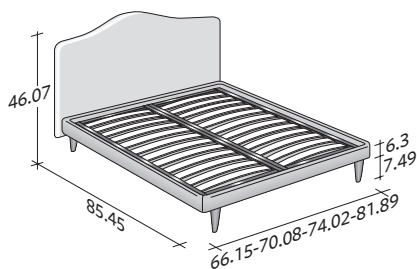

Available with box -spring base Comfort, storage base, fixed base h 25 cm. or h 16 cm. and with electrical movements.

Flou

LA CULTURA DEL DORMIRE.

PEONIA DOUBLE
design Centro Ricerche Flou 1987

OUTER SIZES/BASES AND MATTRESS SUPPORTS

◆ FULL X-LONG, QUEEN, KING available only for the NORTH AMERICAN MARKET

SIZE IN INCHES

◆ FULL X-LONG, QUEEN, KING

STORAGE BASE

- ◆ ADJUSTABLE SLATTED BASE *
- ORTHOPAEDIC SURFACE *
- SLATTED BASE

BOX-SPRING BASE COMFORT

◆ FULL X-LONG, QUEEN, KING

BASE H25

- ◆ ADJUSTABLE SLATTED BASE *
- ORTHOPAEDIC SURFACE *
- ELECTRICALLY POWERED ADJUSTABLE SLATS *

BASE H16

- ADJUSTABLE SLATTED BASE
- ORTHOPAEDIC SURFACE
- ELECTRICALLY POWERED ADJUSTABLE SLATS