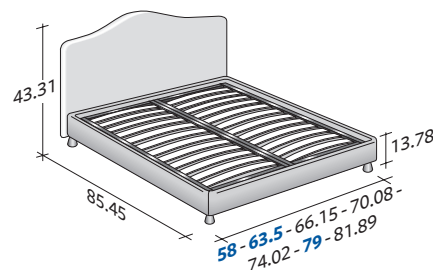

Available with box -spring base Comfort, storage base, fixed base h 25 cm. or h 16 cm. and with electrical movements.

Flou

LA CULTURA DEL DORMIRE.

PEONIA DOUBLE
design Centro Ricerche Flou 1987

OUTER SIZES/BASES AND MATTRESS SUPPORTS

◆ FULL X-LONG, QUEEN, KING available only for the NORTH AMERICAN MARKET

SIZE IN INCHES

◆ FULL X-LONG, QUEEN, KING

STORAGE BASE

- ◆ ADJUSTABLE SLATTED BASE *
- ORTHOPAEDIC SURFACE *
- SLATTED BASE

BOX-SPRING BASE COMFORT

◆ FULL X-LONG, QUEEN, KING

BASE H25

- ◆ ADJUSTABLE SLATTED BASE *
- ORTHOPAEDIC SURFACE *
- ELECTRICALLY POWERED ADJUSTABLE SLATS *

BASE H16

- ADJUSTABLE SLATTED BASE
- ORTHOPAEDIC SURFACE
- ELECTRICALLY POWERED ADJUSTABLE SLATS