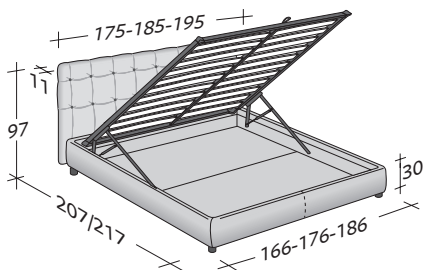

RELAIS

design Rodolfo Dordoni
2007

Classical and traditional lines characterize this bed, the headboard of which is decorated with a geometrical capitonné design with decorative buttons in leather, gold colour or transparent. Exclusively with fixed leather or Ecopelle covers. Available with storage base, fixed base h 25 cm. and with electrical movements.

RELAIS
design Rodolfo Dordoni 2007

OUTER SIZES
BASES AND MATTRESS SUPPORT

SIZE IN CM.

STORAGE BASE

ADJUSTABLE SLATTED BASE
ORTHOPAEDIC SURFACE

BASE H25

ADJUSTABLE SLATTED BASE
ORTHOPAEDIC SURFACE
ELECTRICALLY POWERED ADJUSTABLE SLATS