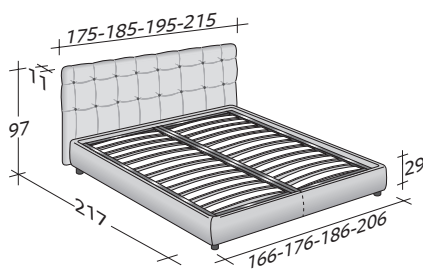

RELAIS

design Rodolfo Dordoni
2007

Classical and traditional lines characterize this bed, the headboard of which is decorated with a geometrical capitonné design with decorative buttons in leather, gold colour or transparent. Exclusively with fixed leather or Ecopelle covers. Available with storage base, fixed base h 25 cm. and with electrical movements.

RELAIS
design Rodolfo Dordoni 2007

OUTER SIZES
BASES AND MATTRESS SUPPORT

SIZE IN CM.

STORAGE BASE

ADJUSTABLE SLATTED BASE
ORTHOPAEDIC SURFACE

BASE H25

ADJUSTABLE SLATTED BASE
ORTHOPAEDIC SURFACE
ELECTRICALLY POWERED ADJUSTABLE SLATS