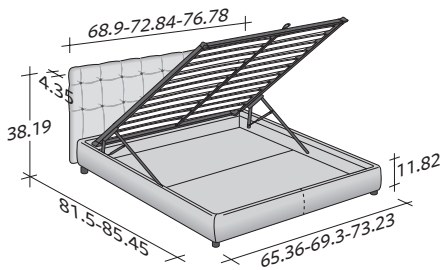

RELAIS

design Rodolfo Dordoni
2007

Classical and traditional lines characterize this bed, the headboard of which is decorated with a geometrical capitonné design with decorative buttons in leather, gold colour or transparent. Exclusively with fixed leather or Ecopelle covers. Available with storage base, fixed base h 25 cm. and with electrical movements.

RELAIS
design Rodolfo Dordoni 2007

OUTER SIZES/BASES AND MATTRESS SUPPORTS

SIZE IN INCHES

STORAGE BASE

ADJUSTABLE SLATTED BASE
ORTHOPAEDIC SURFACE

BASE H25

ADJUSTABLE SLATTED BASE
ORTHOPAEDIC SURFACE
ELECTRICALLY POWERED ADJUSTABLE SLATS