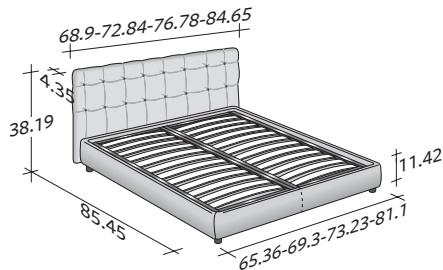

RELAIS
design Rodolfo Dordoni 2007

OUTER SIZES/BASES AND MATTRESS SUPPORTS

SIZE IN INCHES

STORAGE BASE

ADJUSTABLE SLATTED BASE
ORTHOPAEDIC SURFACE

BASE H25

ADJUSTABLE SLATTED BASE
ORTHOPAEDIC SURFACE
ELECTRICALLY POWERED ADJUSTABLE SLATS