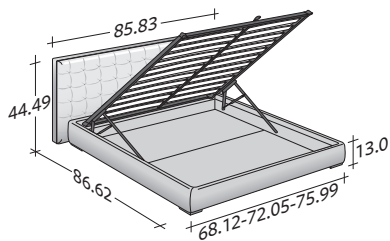

SANYA

design Carlo Colombo
2012

This double-size bed captures the attention for the scenographic opulence of the headboard and its “pinned” quilting.

Available in two heights, the headboard can be supplied with completely removable fabric or leather covers; while the leather covers of the wide edge are fix and cannot be removed.

Sanya is available in the following versions: with box -spring base Comfort, with dismantable storage base with fixed slats with rigidity adjustment; with dismantable base H25 with fixed slats with rigidity adjustment, slats with electric movements or electric/manual combined.

LA CULTURA DEL DORMIRE.

SANYA LOW HEADBOARD
design Carlo Colombo 2012

OUTER SIZES/BASES AND MATTRESS SUPPORTS

SIZE IN INCHES

STORAGE BASE
ADJUSTABLE SLATTED BASE

BASE H25
ADJUSTABLE SLATTED BASE
MANUAL/ELECTRIC-MOVEMENT SLATS
ELECTRICALLY POWERED ADJUSTABLE SLATS