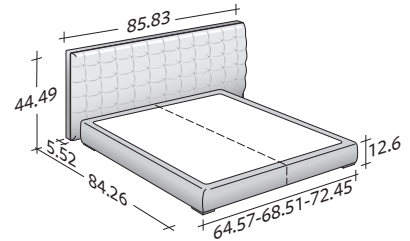

Sanya is available in the following versions: with box -spring base Comfort, with dismantable storage base with fixed slats with rigidity adjustment; with dismantable base H25 with fixed slats with rigidity adjustment, slats with electric movements or electric/manual combined.

LA CULTURA DEL DORMIRE.

SANYA LOW HEADBOARD
design Carlo Colombo 2012

OUTER SIZES/BASES AND MATTRESS SUPPORTS

SIZE IN INCHES

STORAGE BASE
ADJUSTABLE SLATTED BASE

BASE H25
ADJUSTABLE SLATTED BASE
MANUAL/ELECTRIC-MOVEMENT SLATS
ELECTRICALLY POWERED ADJUSTABLE SLATS