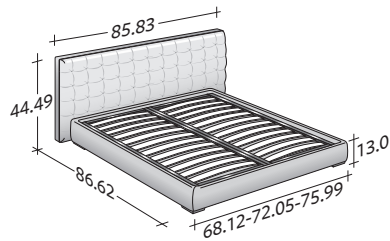

Sanya is available in the following versions: with box -spring base Comfort, with dismantable storage base with fixed slats with rigidity adjustment; with dismantable base H25 with fixed slats with rigidity adjustment, slats with electric movements or electric/manual combined.

LA CULTURA DEL DORMIRE.

SANYA LOW HEADBOARD
design Carlo Colombo 2012

OUTER SIZES/BASES AND MATTRESS SUPPORTS

SIZE IN INCHES

STORAGE BASE
ADJUSTABLE SLATTED BASE

BASE H25
ADJUSTABLE SLATTED BASE
MANUAL/ELECTRIC-MOVEMENT SLATS
ELECTRICALLY POWERED ADJUSTABLE SLATS