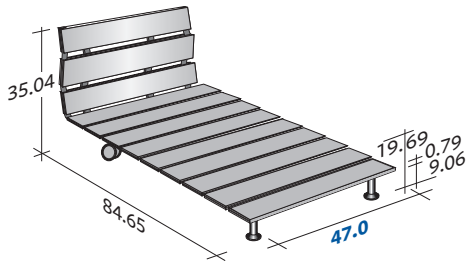

flou

LA CULTURA DEL DORMIRE.

TADAO SINGLE
design Vico Magistretti 1993

OUTER SIZES/BASES AND MATTRESS SUPPORTS

◆ TWIN X-LONG available only for the NORTH AMERICAN MARKET

SIZE IN INCHES

◆ TWIN X-LONG

SLATTED BASE