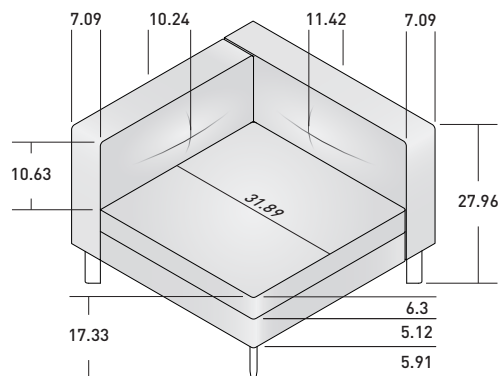

COMPOSITION M (small table not included)

- 1 piece - END UNIT A 43.31" (SX)
- 1 piece - BASE WITH BACKREST 43.31"
- 1 piece - CORNER UNIT A 55.12" (SX)
- 1 piece - END UNIT A 43.31" (DX)
- 3 pieces - BACKREST CUSHIONS 31.5" X 17.72"
- 1 piece - BACKREST CUSHION 21.66" X 17.72"
- 1 piece - BACKREST CUSHION 21.66" X 25.6"

SIZES OF UNIT ELEMENTS

BACKREST

ARMREST

31.5"

43.31"

55.12"

43.31" x 55.12"

ELEMENTS TAY SOFAS

OUTER SIZES

SIZE IN INCHES

FREESTANDING UNIT

BASE UNIT

BASE UNIT WITH BACKREST

BASE UNIT WITH ARMREST

END UNIT A

CORNER UNIT A