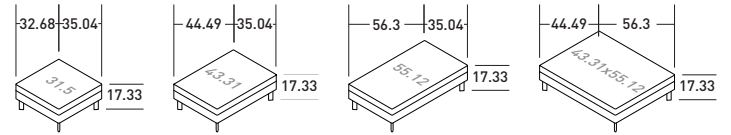

COMPOSITION M (small table not included)

- 1 piece - END UNIT A 43.31" (SX)
- 1 piece - BASE WITH BACKREST 43.31"
- 1 piece - CORNER UNIT A 55.12" (SX)
- 1 piece - END UNIT A 43.31" (DX)
- 3 pieces - BACKREST CUSHIONS 31.5" X 17.72"
- 1 piece - BACKREST CUSHION 21.66" X 17.72"
- 1 piece - BACKREST CUSHION 21.66" X 25.6"

SIZES OF UNIT ELEMENTS

BACKREST

ARMREST

31.5"

43.31"

55.12"

43.31" x 55.12"

ELEMENTS TAY SOFAS

OUTER SIZES

SIZE IN INCHES

FREESTANDING UNIT

BASE UNIT

BASE UNIT WITH BACKREST

BASE UNIT WITH ARMREST

END UNIT A

CORNER UNIT A