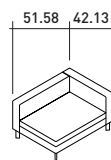

COMPOSITION M (small table not included)

- 1 piece - END UNIT A 43.31" (SX)
- 1 piece - BASE WITH BACKREST 43.31"
- 1 piece - CORNER UNIT A 55.12" (SX)
- 1 piece - END UNIT A 43.31" (DX)
- 3 pieces - BACKREST CUSHIONS 31.5" X 17.72"
- 1 piece - BACKREST CUSHION 21.66" X 17.72"
- 1 piece - BACKREST CUSHION 21.66" X 25.6"

SIZES OF UNIT ELEMENTS

BACKREST

ARMREST

31.5"

43.31"

55.12"

43.31" x 55.12"

ELEMENTS TAY SOFAS

OUTER SIZES

SIZE IN INCHES

FREESTANDING UNIT

BASE UNIT

BASE UNIT WITH BACKREST

BASE UNIT WITH ARMREST

END UNIT A

CORNER UNIT A