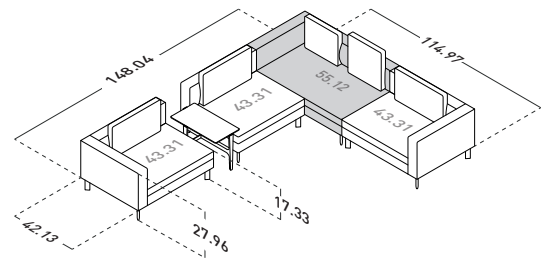

TAY SOFAS COMPOSITIONS

OUTER SIZES

SIZE IN INCHES

COMPOSITION A

- 1 piece - END UNIT A 43.31" (DX)
- 1 piece - END UNIT A 43.31" (SX)
- 2 pieces - BACKREST CUSHIONS 31.5" X 17.72"

COMPOSITION B (small table not included)

- 1 piece - BASE WITH ARMREST 55.12"
- 1 piece - END UNIT A 55.12" (DX)
- 1 piece - BACKREST CUSHION 43.31" X 17.72"
- 1 piece - BACKREST CUSHION 21.66" X 25.6"

COMPOSITION D (small tables not included)

COMPOSITION M (small table not included)

- 1 piece - END UNIT A 43.31" (SX)
- 1 piece - BASE WITH BACKREST 43.31"
- 1 piece - CORNER UNIT A 55.12" (SX)
- 1 piece - END UNIT A 43.31" (DX)
- 3 pieces - BACKREST CUSHIONS 31.5" X 17.72"
- 1 piece - BACKREST CUSHION 21.66" X 17.72"
- 1 piece - BACKREST CUSHION 21.66" X 25.6"