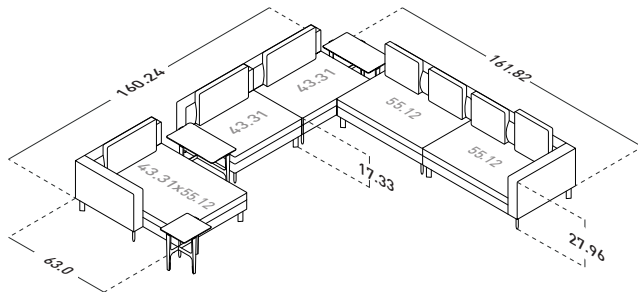

TAY SOFAS COMPOSITIONS

OUTER SIZES

SIZE IN INCHES

COMPOSITION A

- 1 piece - END UNIT A 43.31" (DX)
- 1 piece - END UNIT A 43.31" (SX)
- 2 pieces - BACKREST CUSHIONS 31.5" X 17.72"

COMPOSITION B (small table not included)

- 1 piece - BASE WITH ARMREST 55.12"
- 1 piece - END UNIT A 55.12" (DX)
- 1 piece - BACKREST CUSHION 43.31" X 17.72"
- 1 piece - BACKREST CUSHION 21.66" X 25.6"

COMPOSITION D (small tables not included)

COMPOSITION M (small table not included)

- 1 piece - END UNIT A 43.31" (SX)
- 1 piece - BASE WITH BACKREST 43.31"
- 1 piece - CORNER UNIT A 55.12" (SX)
- 1 piece - END UNIT A 43.31" (DX)
- 3 pieces - BACKREST CUSHIONS 31.5" X 17.72"
- 1 piece - BACKREST CUSHION 21.66" X 17.72"
- 1 piece - BACKREST CUSHION 21.66" X 25.6"