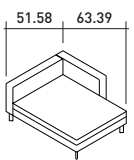

COMPOSITION M (small table not included)

- 1 piece - END UNIT A 43.31" (SX)
- 1 piece - BASE WITH BACKREST 43.31"
- 1 piece - CORNER UNIT A 55.12" (SX)
- 1 piece - END UNIT A 43.31" (DX)
- 3 pieces - BACKREST CUSHIONS 31.5" X 17.72"
- 1 piece - BACKREST CUSHION 21.66" X 17.72"
- 1 piece - BACKREST CUSHION 21.66" X 25.6"

SIZES OF UNIT ELEMENTS

BACKREST

ARMREST

31.5"

43.31"

55.12"

43.31" x 55.12"

ELEMENTS TAY SOFAS

OUTER SIZES

SIZE IN INCHES

FREESTANDING UNIT

BASE UNIT

BASE UNIT WITH BACKREST

BASE UNIT WITH ARMREST

END UNIT A

CORNER UNIT A