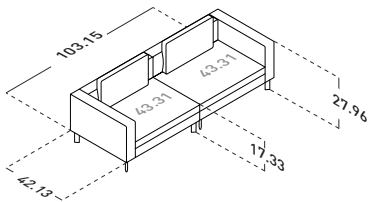

LA CULTURA DEL DORMIRE.

COMPOSITION E

- 1 piece - END UNIT A 55.12" (DX)
- 1 piece - END UNIT A 55.12" (SX)
- 1 piece - BACKREST CUSHION 43.31" X 17.72"
- 1 piece - BACKREST CUSHION 21.66" X 17.72"
- 1 piece - BACKREST CUSHION 21.66" X 25.6"

TAY SOFAS COMPOSITIONS

OUTER SIZES

SIZE IN INCHES

COMPOSITION A

- 1 piece - END UNIT A 43.31" (DX)
- 1 piece - END UNIT A 43.31" (SX)
- 2 pieces - BACKREST CUSHIONS 31.5" X 17.72"

COMPOSITION B (small table not included)

- 1 piece - BASE WITH ARMREST 55.12"
- 1 piece - END UNIT A 55.12" (DX)
- 1 piece - BACKREST CUSHION 43.31" X 17.72"
- 1 piece - BACKREST CUSHION 21.66" X 25.6"

COMPOSITION D (small tables not included)

COMPOSITION M (small table not included)

- 1 piece - END UNIT A 43.31" (SX)
- 1 piece - BASE WITH BACKREST 43.31"
- 1 piece - CORNER UNIT A 55.12" (SX)
- 1 piece - END UNIT A 43.31" (DX)
- 3 pieces - BACKREST CUSHIONS 31.5" X 17.72"
- 1 piece - BACKREST CUSHION 21.66" X 17.72"
- 1 piece - BACKREST CUSHION 21.66" X 25.6"