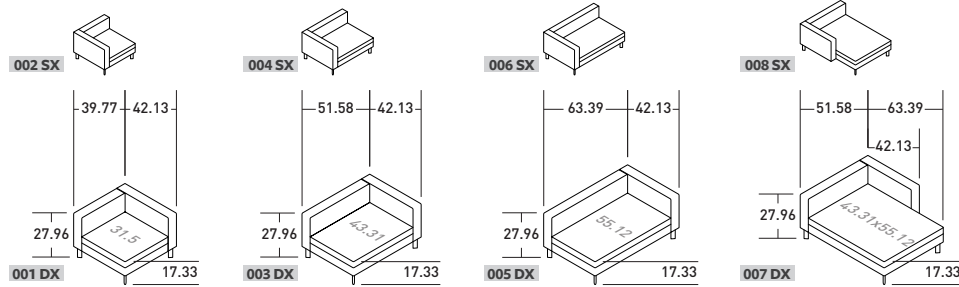

COMPOSITION M (small table not included)

- 1 piece - END UNIT A 43.31" (SX)
- 1 piece - BASE WITH BACKREST 43.31"
- 1 piece - CORNER UNIT A 55.12" (SX)
- 1 piece - END UNIT A 43.31" (DX)
- 3 pieces - BACKREST CUSHIONS 31.5" X 17.72"
- 1 piece - BACKREST CUSHION 21.66" X 17.72"
- 1 piece - BACKREST CUSHION 21.66" X 25.6"

SIZES OF UNIT ELEMENTS

BACKREST

ARMREST

31.5"

43.31"

55.12"

43.31" x 55.12"

ELEMENTS TAY SOFAS

OUTER SIZES

SIZE IN INCHES

FREESTANDING UNIT

BASE UNIT

BASE UNIT WITH BACKREST

BASE UNIT WITH ARMREST

END UNIT A

CORNER UNIT A

END UNIT B

CORNER UNIT B