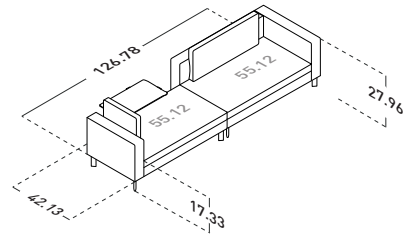

TAY SOFAS COMPOSITIONS

OUTER SIZES

SIZE IN INCHES

COMPOSITION A

- 1 piece - END UNIT A 43.31" (DX)
- 1 piece - END UNIT A 43.31" (SX)
- 2 pieces - BACKREST CUSHIONS 31.5" X 17.72"

COMPOSITION B (small table not included)

- 1 piece - BASE WITH ARMREST 55.12"
- 1 piece - END UNIT A 55.12" (DX)
- 1 piece - BACKREST CUSHION 43.31" X 17.72"
- 1 piece - BACKREST CUSHION 21.66" X 25.6"

COMPOSITION D (small tables not included)

COMPOSITION M (small table not included)

- 1 piece - END UNIT A 43.31" (SX)
- 1 piece - BASE WITH BACKREST 43.31"
- 1 piece - CORNER UNIT A 55.12" (SX)
- 1 piece - END UNIT A 43.31" (DX)
- 3 pieces - BACKREST CUSHIONS 31.5" X 17.72"
- 1 piece - BACKREST CUSHION 21.66" X 17.72"
- 1 piece - BACKREST CUSHION 21.66" X 25.6"