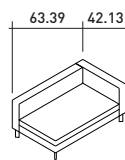

COMPOSITION M (small table not included)

- 1 piece - END UNIT A 43.31" (SX)
- 1 piece - BASE WITH BACKREST 43.31"
- 1 piece - CORNER UNIT A 55.12" (SX)
- 1 piece - END UNIT A 43.31" (DX)
- 3 pieces - BACKREST CUSHIONS 31.5" X 17.72"
- 1 piece - BACKREST CUSHION 21.66" X 17.72"
- 1 piece - BACKREST CUSHION 21.66" X 25.6"

SIZES OF UNIT ELEMENTS

BACKREST

ARMREST

31.5"

43.31"

55.12"

43.31" x 55.12"

ELEMENTS TAY SOFAS

OUTER SIZES

SIZE IN INCHES

FREESTANDING UNIT

BASE UNIT

BASE UNIT WITH BACKREST

BASE UNIT WITH ARMREST

END UNIT A

CORNER UNIT A