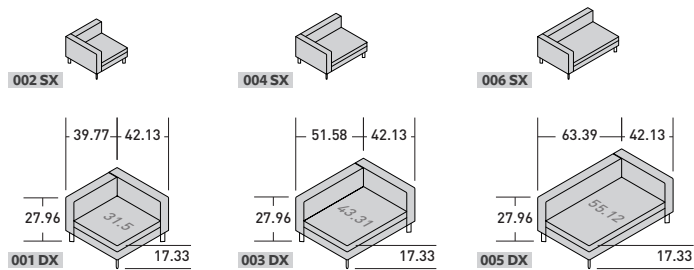

COMPOSITION M (small table not included)

- 1 piece - END UNIT A 43.31" (SX)
- 1 piece - BASE WITH BACKREST 43.31"
- 1 piece - CORNER UNIT A 55.12" (SX)
- 1 piece - END UNIT A 43.31" (DX)
- 3 pieces - BACKREST CUSHIONS 31.5" X 17.72"
- 1 piece - BACKREST CUSHION 21.66" X 17.72"
- 1 piece - BACKREST CUSHION 21.66" X 25.6"

SIZES OF UNIT ELEMENTS

BACKREST

ARMREST

31.5"

43.31"

55.12"

43.31" x 55.12"

ELEMENTS TAY SOFAS

OUTER SIZES

SIZE IN INCHES

FREESTANDING UNIT

BASE UNIT

BASE UNIT WITH BACKREST

BASE UNIT WITH ARMREST

END UNIT A

CORNER UNIT A

END UNIT B

CORNER UNIT B