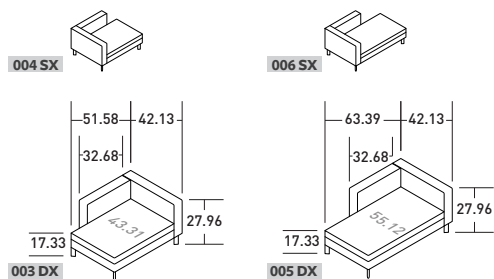

COMPOSITION M (small table not included)

- 1 piece - END UNIT A 43.31" (SX)
- 1 piece - BASE WITH BACKREST 43.31"
- 1 piece - CORNER UNIT A 55.12" (SX)
- 1 piece - END UNIT A 43.31" (DX)
- 3 pieces - BACKREST CUSHIONS 31.5" X 17.72"
- 1 piece - BACKREST CUSHION 21.66" X 17.72"
- 1 piece - BACKREST CUSHION 21.66" X 25.6"

SIZES OF UNIT ELEMENTS

BACKREST

ARMREST

31.5"

43.31"

55.12"

43.31" x 55.12"

ELEMENTS TAY SOFAS

OUTER SIZES

SIZE IN INCHES

FREESTANDING UNIT

BASE UNIT

BASE UNIT WITH BACKREST

BASE UNIT WITH ARMREST

END UNIT A

CORNER UNIT A

END UNIT B

CORNER UNIT B