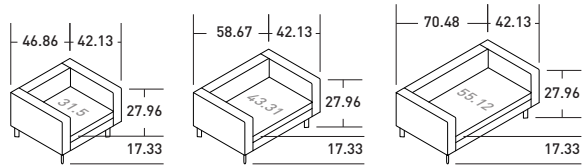

COMPOSITION M (small table not included)

- 1 piece - END UNIT A 43.31" (SX)
- 1 piece - BASE WITH BACKREST 43.31"
- 1 piece - CORNER UNIT A 55.12" (SX)
- 1 piece - END UNIT A 43.31" (DX)
- 3 pieces - BACKREST CUSHIONS 31.5" X 17.72"
- 1 piece - BACKREST CUSHION 21.66" X 17.72"
- 1 piece - BACKREST CUSHION 21.66" X 25.6"

SIZES OF UNIT ELEMENTS

BACKREST

ARMREST

31.5"

43.31"

55.12"

43.31" x 55.12"

ELEMENTS TAY SOFAS

OUTER SIZES

SIZE IN INCHES

FREESTANDING UNIT

BASE UNIT

BASE UNIT WITH BACKREST

BASE UNIT WITH ARMREST

END UNIT A

CORNER UNIT A