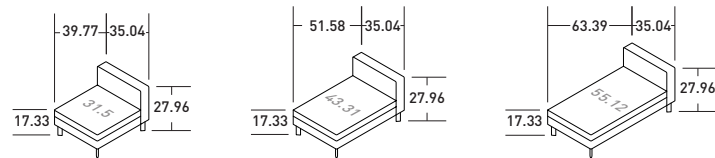

SIZES OF UNIT ELEMENTS

BACKREST

ARMREST

31.5"

43.31"

55.12"

43.31" x 55.12"

ELEMENTS TAY SOFAS

OUTER SIZES

SIZE IN INCHES

FREESTANDING UNIT

BASE UNIT

BASE UNIT WITH BACKREST

BASE UNIT WITH ARMREST

END UNIT A

CORNER UNIT A

END UNIT B

CORNER UNIT B