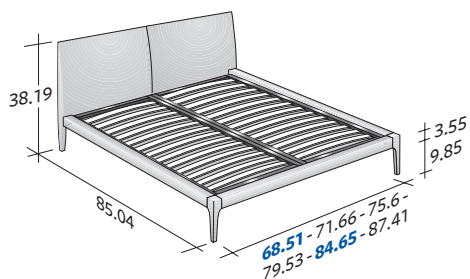

ALICUDI

design Rodolfo Dordoni
2001

Bed with a clean-cut decisive shape. Steel frame that is covered in full grain hide, with covers that can be easily removed thanks to the practical Velcro fastenings. The inside of the bedhead is fitted with straps to provide better support for the resting body. Available with different mattress supports: adjustable slats, orthopedic or with electrical mechanism.

flou

LA CULTURA DEL DORMIRE.

ALICUDI
design Rodolfo Dordoni 2001

OUTER SIZES/BASES AND MATTRESS SUPPORTS

◆ **QUEEN, KING available only for the NORTH AMERICAN MARKET**

SIZE IN INCHES

◆ **QUEEN, KING**

- ◆ ADJUSTABLE SLATTED BASE
- ORTHOPAEDIC SURFACE
- ELECTRICALLY POWERED ADJUSTABLE SLATS