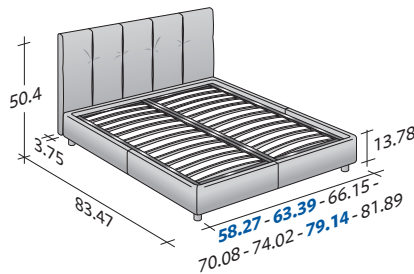

ARGAN

DOUBLE

design Centro Ricerche Flou
2011

Bed in a contemporary style. It has a high headboard with a padded upholstery, embellished by decorative folds.
Available with box -spring base Comfort, fixed base h 25 cm. , storage base or base with electrical movements. The covers are completely removable and supplied in fabric, leather and Ecopelle.
The four cylindrical feet can be in aluminium color or covered in fabric, leather or Ecopelle.

Flou

LA CULTURA DEL DORMIRE.

ARGAN DOUBLE
design Centro Ricerche Flou 2011

OUTER SIZES/BASES AND MATTRESS SUPPORTS

◆ FULL X-LONG, QUEEN, KING available only for the NORTH AMERICAN MARKET

SIZE IN INCHES

◆ FULL X-LONG, QUEEN, KING

STORAGE BASE

- ◆ ADJUSTABLE SLATTED BASE
- ORTHOPAEDIC SURFACE

◆ FULL X-LONG, QUEEN, KING

BASE H25

- ◆ ADJUSTABLE SLATTED BASE
- ORTHOPAEDIC SURFACE
- ELECTRICALLY POWERED ADJUSTABLE SLATS

BOX-SPRING BASE COMFORT

ARGAN 2
DOUBLE
design Centro Ricerche Flou
2017

Bed in a contemporary style. It has a high headboard with a padded upholstery, embellished by decorative folds.
Available with box -spring base Comfort, fixed base h 25 cm. , storage base or base with electrical movements.
The covers are completely removable and supplied in fabric, leather and Ecopelle.