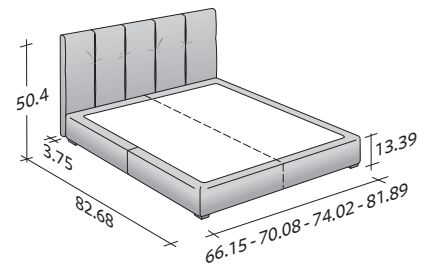

ARGAN 2 DOUBLE
design Centro Ricerche Flou 2017

OUTER SIZES/BASES AND MATTRESS SUPPORTS

◆ **FULL X-LONG, QUEEN, KING available only for the NORTH AMERICAN MARKET**

SIZE IN INCHES

◆ **FULL X-LONG, QUEEN, KING**

STORAGE BASE

- ◆ ADJUSTABLE SLATTED BASE
- ORTHOPAEDIC SURFACE

◆ **FULL X-LONG, QUEEN, KING**

BASE H25

- ◆ ADJUSTABLE SLATTED BASE
- ORTHOPAEDIC SURFACE
- ELECTRICALLY POWERED ADJUSTABLE SLATS

BOX-SPRING BASE COMFORT