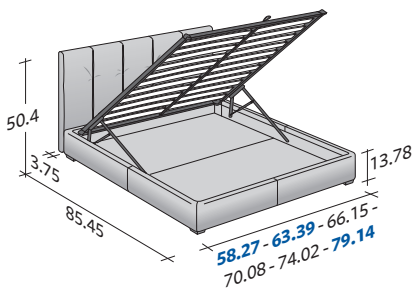

STORAGE BASE

- ◆ ADJUSTABLE SLATTED BASE
- ORTHOPAEDIC SURFACE

◆ FULL X-LONG, QUEEN, KING

BASE H25

- ◆ ADJUSTABLE SLATTED BASE
- ORTHOPAEDIC SURFACE
- ELECTRICALLY POWERED ADJUSTABLE SLATS

BOX-SPRING BASE COMFORT

ARGAN 2
DOUBLE
design Centro Ricerche Flou
2017

Bed in a contemporary style. It has a high headboard with a padded upholstery, embellished by decorative folds.
Available with box -spring base Comfort, fixed base h 25 cm. , storage base or base with electrical movements.
The covers are completely removable and supplied in fabric, leather and Ecopelle.

ARGAN 2 DOUBLE
design Centro Ricerche Flou 2017

OUTER SIZES/BASES AND MATTRESS SUPPORTS

◆ **FULL X-LONG, QUEEN, KING available only for the NORTH AMERICAN MARKET**

SIZE IN INCHES

◆ **FULL X-LONG, QUEEN, KING**

STORAGE BASE

- ◆ ADJUSTABLE SLATTED BASE
- ORTHOPAEDIC SURFACE

◆ **FULL X-LONG, QUEEN, KING**

BASE H25

- ◆ ADJUSTABLE SLATTED BASE
- ORTHOPAEDIC SURFACE
- ELECTRICALLY POWERED ADJUSTABLE SLATS

BOX-SPRING BASE COMFORT