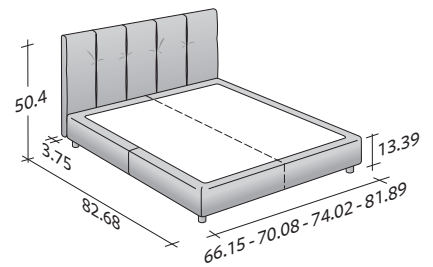

Flou

LA CULTURA DEL DORMIRE.

ARGAN DOUBLE
design Centro Ricerche Flou 2011

OUTER SIZES/BASES AND MATTRESS SUPPORTS

◆ FULL X-LONG, QUEEN, KING available only for the NORTH AMERICAN MARKET

SIZE IN INCHES

◆ FULL X-LONG, QUEEN, KING

STORAGE BASE

- ◆ ADJUSTABLE SLATTED BASE
- ORTHOPAEDIC SURFACE

◆ FULL X-LONG, QUEEN, KING

BASE H25

- ◆ ADJUSTABLE SLATTED BASE
- ORTHOPAEDIC SURFACE
- ELECTRICALLY POWERED ADJUSTABLE SLATS

BOX-SPRING BASE COMFORT

ARGAN 2
DOUBLE
design Centro Ricerche Flou
2017

Bed in a contemporary style. It has a high headboard with a padded upholstery, embellished by decorative folds.
Available with box -spring base Comfort, fixed base h 25 cm. , storage base or base with electrical movements.
The covers are completely removable and supplied in fabric, leather and Ecopelle.

STORAGE BASE

- ◆ ADJUSTABLE SLATTED BASE
- ORTHOPAEDIC SURFACE

◆ **FULL X-LONG, QUEEN, KING**

BASE H25

- ◆ ADJUSTABLE SLATTED BASE
- ORTHOPAEDIC SURFACE
- ELECTRICALLY POWERED ADJUSTABLE SLATS

BOX-SPRING BASE COMFORT