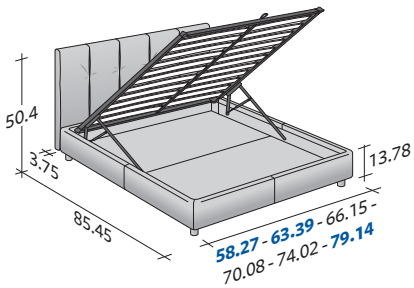

ARGAN

DOUBLE

design Centro Ricerche Flou
2011

Bed in a contemporary style. It has a high headboard with a padded upholstery, embellished by decorative folds.
Available with box -spring base Comfort, fixed base h 25 cm. , storage base or base with electrical movements. The covers are completely removable and supplied in fabric, leather and Ecopelle.
The four cylindrical feet can be in aluminium color or covered in fabric, leather or Ecopelle.

Flou

LA CULTURA DEL DORMIRE.

ARGAN DOUBLE
design Centro Ricerche Flou 2011

OUTER SIZES/BASES AND MATTRESS SUPPORTS

◆ FULL X-LONG, QUEEN, KING available only for the NORTH AMERICAN MARKET

SIZE IN INCHES

◆ FULL X-LONG, QUEEN, KING

STORAGE BASE

- ◆ ADJUSTABLE SLATTED BASE
- ORTHOPAEDIC SURFACE

◆ FULL X-LONG, QUEEN, KING

BASE H25

- ◆ ADJUSTABLE SLATTED BASE
- ORTHOPAEDIC SURFACE
- ELECTRICALLY POWERED ADJUSTABLE SLATS

BOX-SPRING BASE COMFORT

ARGAN 2
DOUBLE
design Centro Ricerche Flou
2017

Bed in a contemporary style. It has a high headboard with a padded upholstery, embellished by decorative folds.
Available with box -spring base Comfort, fixed base h 25 cm. , storage base or base with electrical movements.
The covers are completely removable and supplied in fabric, leather and Ecopelle.