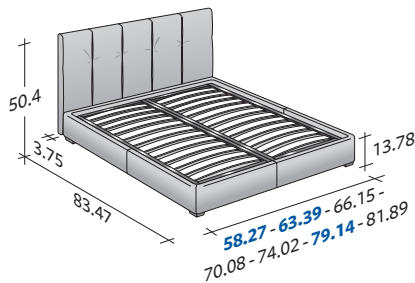

ARGAN 2 DOUBLE
design Centro Ricerche Flou 2017

OUTER SIZES/BASES AND MATTRESS SUPPORTS

◆ **FULL X-LONG, QUEEN, KING available only for the NORTH AMERICAN MARKET**

SIZE IN INCHES

◆ **FULL X-LONG, QUEEN, KING**

STORAGE BASE

- ◆ ADJUSTABLE SLATTED BASE
- ORTHOPAEDIC SURFACE

◆ **FULL X-LONG, QUEEN, KING**

BASE H25

- ◆ ADJUSTABLE SLATTED BASE
- ORTHOPAEDIC SURFACE
- ELECTRICALLY POWERED ADJUSTABLE SLATS

BOX-SPRING BASE COMFORT