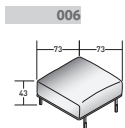

MODULAR SOFA