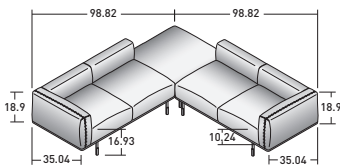

LA CULTURA DEL DORMIRE.

COMPOSITION E

- 1 PIECE - **DDBI023** 3-SEATER UNIT
- 1 PIECE - **DDBI007** LARGE POUF
- 1 PIECE - **DDBI011** 2-SEATER LEFT CORNER UNIT

BINARIO SOFAS COMPOSITIONS

OUTER SIZES  
SIZE IN INCHES.

COMPOSITION A

- 1 PIECE - **DDBI023** 3-SEATER UNIT

COMPOSITION B

- 1 PIECE - **DDBI023** 3-SEATER UNIT
- 1 PIECE - **DDBI007** LARGE POUF

COMPOSITION C

- 1 PIECE - **DDBI022** 2-SEATER UNIT

COMPOSITION D

- 1 PIECE - **DDBI012** 2-SEATER RIGHT CORNER UNIT
- 1 PIECE - **DDBI007** LARGE POUF
- 1 PIECE - **DDBI011** 2-SEATER LEFT CORNER UNIT

COMPOSITION D1

- 1 PIECE - **DDBI011** 2-SEATER LEFT CORNER UNIT
- 1 PIECE - **DDBI012** 2-SEATER RIGHT CORNER UNIT
- 1 PIECE - **DDBI007** LARGE POUF

COMPOSITION F

- 1 PIECE - **DDBI023** 3-SEATER UNIT
- 1 PIECE - **DDBI011** 2-SEATER LEFT CORNER UNIT

COMPOSITION G

- 1 PIECE - **DDBI023** 3-SEATER UNIT
- 1 PIECE - **DDBI013** 3-SEATER LEFT CORNER UNIT

COMPOSITION H

- 1 PIECE - **DDBI013** 3-SEATER LEFT CORNER UNIT
- 1 PIECE - **DDBI007** LARGE POUF
- 1 PIECE - **DDBI011** 2-SEATER LEFT CORNER UNIT