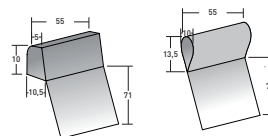

BINARIO COMPOSITION - **E** - INTERCHANGEABLE

OUTER SIZES

SIZE IN INCHES.

COMPOSITION E1

- 1 PIECE - **DDBI 023** 3-SEATER UNIT
- 1 PIECE - **DDBI 007** LARGE POUF
- 1 PIECE - **DDBI 011** 2-SEATER LEFT CORNER UNIT

COMPOSITION E2

- 1 PIECE - **DDBI 023** 3-SEATER UNIT
- 1 PIECE - **DDBI 007** LARGE POUF
- 1 PIECE - **DDBI 011** 2-SEATER LEFT CORNER UNIT

COMPOSITION E2

- 1 PIECE - **DDBI 023** 3-SEATER UNIT
- 1 PIECE - **DDBI 007** LARGE POUF
- 1 PIECE - **DDBI 011** 2-SEATER LEFT CORNER UNIT

COMPOSITION E4

- 1 PIECE - **DDBI 023** 3-SEATER UNIT
- 1 PIECE - **DDBI 007** LARGE POUF
- 1 PIECE - **DDBI 011** 2-SEATER LEFT CORNER UNIT

MODULAR SOFA

CUSHIONS

HEADREST CUSHIONS

BINARIO 2 SEATER SOFA  
design Pinuccio Borgonovo 2019

OUTER SIZES  
BASES AND MATTRESS SUPPORT

SIZE IN CM.