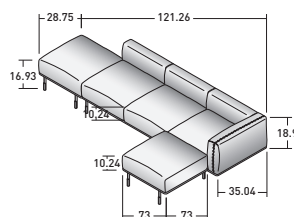

COMPOSITION G

- 1 PIECE - **DDBI023** 3-SEATER UNIT
- 1 PIECE - **DDBI013** 3-SEATER LEFT CORNER UNIT

COMPOSITION H

- 1 PIECE - **DDBI013** 3-SEATER LEFT CORNER UNIT
- 1 PIECE - **DDBI007** LARGE POUF
- 1 PIECE - **DDBI011** 2-SEATER LEFT CORNER UNIT

COMPOSITION H1

- 1 PIECE - **DDBI0143** 3-SEATER RIGHT CORNER UNIT
- 1 PIECE - **DDBI007** LARGE POUF
- 1 PIECE - **DDBI011** 2-SEATER LEFT CORNER UNIT

COMPOSITION I

- 2 PIECES - **DDBI011** 2-SEATER LEFT CORNER UNIT
- 1 PIECE - **DDBI012** 2-SEATER RIGHT CORNER UNIT

COMPOSITION L

- 1 PIECE - **DDBI0143** 3-SEATER RIGHT CORNER UNIT
- 2 PIECES - **DDBI006** SMALL POUF

COMPOSITION E

- 1 PIECE - **DDBI 023** 3-SEATER UNIT
- 1 PIECE - **DDBI 007** LARGE POUF
- 1 PIECE - **DDBI 011** 2-SEATER LEFT CORNER UNIT

BINARIO COMPOSITION - **E** - INTERCHANGEABLE

OUTER SIZES

SIZE IN INCHES.

COMPOSITION E1

- 1 PIECE - **DDBI 023** 3-SEATER UNIT
- 1 PIECE - **DDBI 007** LARGE POUF
- 1 PIECE - **DDBI 011** 2-SEATER LEFT CORNER UNIT