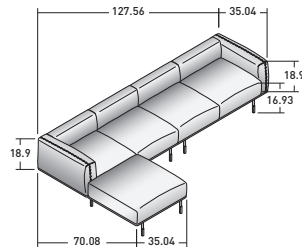

LA CULTURA DEL DORMIRE.

COMPOSITION E

- 1 PIECE - **DDBI023** 3-SEATER UNIT
- 1 PIECE - **DDBI007** LARGE POUF
- 1 PIECE - **DDBI011** 2-SEATER LEFT CORNER UNIT

BINARIO SOFAS COMPOSITIONS

OUTER SIZES  
SIZE IN INCHES.

COMPOSITION A

- 1 PIECE - **DDBI023** 3-SEATER UNIT

COMPOSITION B

- 1 PIECE - **DDBI023** 3-SEATER UNIT
- 1 PIECE - **DDBI007** LARGE POUF

COMPOSITION C

- 1 PIECE - **DDBI022** 2-SEATER UNIT

COMPOSITION D

- 1 PIECE - **DDBI012** 2-SEATER RIGHT CORNER UNIT
- 1 PIECE - **DDBI007** LARGE POUF
- 1 PIECE - **DDBI011** 2-SEATER LEFT CORNER UNIT

COMPOSITION D1

- 1 PIECE - **DDBI011** 2-SEATER LEFT CORNER UNIT
- 1 PIECE - **DDBI012** 2-SEATER RIGHT CORNER UNIT
- 1 PIECE - **DDBI007** LARGE POUF

COMPOSITION F

- 1 PIECE - **DDBI023** 3-SEATER UNIT
- 1 PIECE - **DDBI011** 2-SEATER LEFT CORNER UNIT

COMPOSITION G

- 1 PIECE - **DDBI023** 3-SEATER UNIT
- 1 PIECE - **DDBI013** 3-SEATER LEFT CORNER UNIT

COMPOSITION H

- 1 PIECE - **DDBI013** 3-SEATER LEFT CORNER UNIT
- 1 PIECE - **DDBI007** LARGE POUF
- 1 PIECE - **DDBI011** 2-SEATER LEFT CORNER UNIT