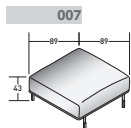

MODULAR SOFA