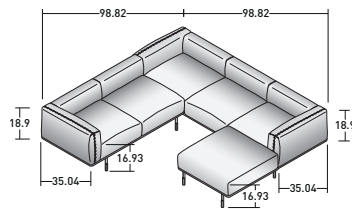

COMPOSITION H1

- 1 PIECE - **DDBI0143** 3-SEATER RIGHT CORNER UNIT
- 1 PIECE - **DDBI007** LARGE POUF
- 1 PIECE - **DDBI011** 2-SEATER LEFT CORNER UNIT

COMPOSITION I

- 2 PIECES - **DDBI011** 2-SEATER LEFT CORNER UNIT
- 1 PIECE - **DDBI012** 2-SEATER RIGHT CORNER UNIT

COMPOSITION L

- 1 PIECE - **DDBI0143** 3-SEATER RIGHT CORNER UNIT
- 2 PIECES - **DDBI006** SMALL POUF

COMPOSITION E

- 1 PIECE - **DDBI 023** 3-SEATER UNIT
- 1 PIECE - **DDBI 007** LARGE POUF
- 1 PIECE - **DDBI 011** 2-SEATER LEFT CORNER UNIT

BINARIO COMPOSITION - **E** - INTERCHANGEABLE

OUTER SIZES

SIZE IN INCHES.

COMPOSITION E1

- 1 PIECE - **DDBI 023** 3-SEATER UNIT
- 1 PIECE - **DDBI 007** LARGE POUF
- 1 PIECE - **DDBI 011** 2-SEATER LEFT CORNER UNIT

COMPOSITION E2

- 1 PIECE - **DDBI 023** 3-SEATER UNIT
- 1 PIECE - **DDBI 007** LARGE POUF
- 1 PIECE - **DDBI 011** 2-SEATER LEFT CORNER UNIT

COMPOSITION E2

- 1 PIECE - **DDBI 023** 3-SEATER UNIT
- 1 PIECE - **DDBI 007** LARGE POUF
- 1 PIECE - **DDBI 011** 2-SEATER LEFT CORNER UNIT