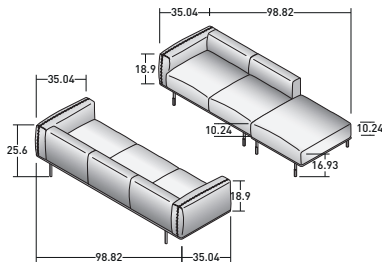

COMPOSITION E4

- 1 PIECE - **DDBI 023** 3-SEATER UNIT
- 1 PIECE - **DDBI 007** LARGE POUF
- 1 PIECE - **DDBI 011** 2-SEATER LEFT CORNER UNIT