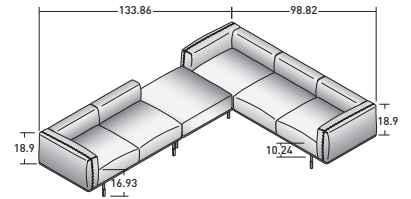

## BINARIO

design Pinuccio Borgonovo  
2019/2020

A sofa with a sober line and a simple modularity, versatile and ideal for the workplace, public spaces, unconventional and dynamic living spaces. The two- or three-seater elements with one or two armrests and the two large square poufs are interchangeable: seatings and poufs separate, they are assembled and re-assembled to create arrangements that are always new and design the spaces to suit every necessity. The clean, modern and light lines are underlined by the double feet in matt burnished finish that raise it from the ground. Large feather cushions, that repeat the relief stitching of the sofa's armrests, give the composition a distinctive, elegant appearance. A clever accessory to support the backrests, that can be moved and positioned on each element, increases the support height, offering perfect comfort for each type of seating. Available with completely removable fabric or leather covers.

LA CULTURA DEL DORMIRE.

COMPOSITION E

- 1 PIECE - **DDBI023** 3-SEATER UNIT
- 1 PIECE - **DDBI007** LARGE POUF
- 1 PIECE - **DDBI011** 2-SEATER LEFT CORNER UNIT

BINARIO SOFAS COMPOSITIONS

OUTER SIZES  
SIZE IN INCHES.

COMPOSITION A

- 1 PIECE - **DDBI023** 3-SEATER UNIT

COMPOSITION B

- 1 PIECE - **DDBI023** 3-SEATER UNIT
- 1 PIECE - **DDBI007** LARGE POUF

COMPOSITION C

- 1 PIECE - **DDBI022** 2-SEATER UNIT

COMPOSITION D

- 1 PIECE - **DDBI012** 2-SEATER RIGHT CORNER UNIT
- 1 PIECE - **DDBI007** LARGE POUF
- 1 PIECE - **DDBI011** 2-SEATER LEFT CORNER UNIT

COMPOSITION D1

- 1 PIECE - **DDBI011** 2-SEATER LEFT CORNER UNIT
- 1 PIECE - **DDBI012** 2-SEATER RIGHT CORNER UNIT
- 1 PIECE - **DDBI007** LARGE POUF

COMPOSITION F

- 1 PIECE - **DDBI023** 3-SEATER UNIT
- 1 PIECE - **DDBI011** 2-SEATER LEFT CORNER UNIT