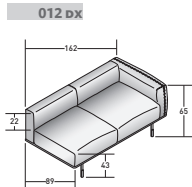

MODULAR SOFA