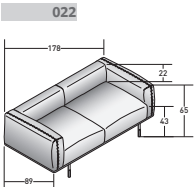

MODULAR SOFA