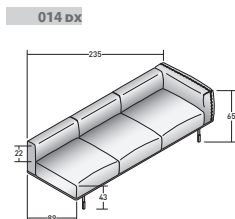

MODULAR SOFA