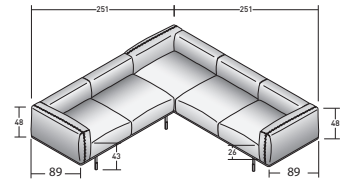

LA CULTURA DEL DORMIRE.

COMPOSITION E

- 1 PIECE - **DDBI023** 3-SEATER UNIT
- 1 PIECE - **DDBI007** LARGE POUF
- 1 PIECE - **DDBI011** 2-SEATER LEFT CORNER UNIT

BINARIO SOFAS COMPOSITIONS

OUTER SIZES  
SIZE IN INCHES.

COMPOSITION A

- 1 PIECE - **DDBI023** 3-SEATER UNIT

COMPOSITION B

- 1 PIECE - **DDBI023** 3-SEATER UNIT
- 1 PIECE - **DDBI007** LARGE POUF

COMPOSITION C

- 1 PIECE - **DDBI022** 2-SEATER UNIT

COMPOSITION D

- 1 PIECE - **DDBI012** 2-SEATER RIGHT CORNER UNIT
- 1 PIECE - **DDBI007** LARGE POUF
- 1 PIECE - **DDBI011** 2-SEATER LEFT CORNER UNIT

COMPOSITION D1

- 1 PIECE - **DDBI011** 2-SEATER LEFT CORNER UNIT
- 1 PIECE - **DDBI012** 2-SEATER RIGHT CORNER UNIT
- 1 PIECE - **DDBI007** LARGE POUF

COMPOSITION F

- 1 PIECE - **DDBI023** 3-SEATER UNIT
- 1 PIECE - **DDBI011** 2-SEATER LEFT CORNER UNIT

COMPOSITION G

- 1 PIECE - **DDBI023** 3-SEATER UNIT
- 1 PIECE - **DDBI013** 3-SEATER LEFT CORNER UNIT

COMPOSITION H

- 1 PIECE - **DDBI013** 3-SEATER LEFT CORNER UNIT
- 1 PIECE - **DDBI007** LARGE POUF
- 1 PIECE - **DDBI011** 2-SEATER LEFT CORNER UNIT