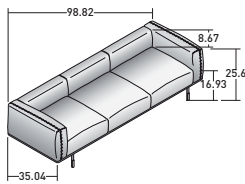

## BINARIO

design Pinuccio Borgonovo  
2019/2020

A sofa with a sober line and a simple modularity, versatile and ideal for the workplace, public spaces, unconventional and dynamic living spaces. The two- or three-seater elements with one or two armrests and the two large square poufs are interchangeable: seatings and poufs separate, they are assembled and re-assembled to create arrangements that are always new and design the spaces to suit every necessity. The clean, modern and light lines are underlined by the double feet in matt burnished finish that raise it from the ground. Large feather cushions, that repeat the relief stitching of the sofa's armrests, give the composition a distinctive, elegant appearance. A clever accessory to support the backrests, that can be moved and positioned on each element, increases the support height, offering perfect comfort for each type of seating. Available with completely removable fabric or leather covers.

LA CULTURA DEL DORMIRE.

COMPOSITION E

- 1 PIECE - **DDBI023** 3-SEATER UNIT
- 1 PIECE - **DDBI007** LARGE POUF
- 1 PIECE - **DDBI011** 2-SEATER LEFT CORNER UNIT

BINARIO SOFAS COMPOSITIONS

OUTER SIZES  
SIZE IN INCHES.

COMPOSITION A

- 1 PIECE - **DDBI023** 3-SEATER UNIT

COMPOSITION B

- 1 PIECE - **DDBI023** 3-SEATER UNIT
- 1 PIECE - **DDBI007** LARGE POUF

COMPOSITION C

- 1 PIECE - **DDBI022** 2-SEATER UNIT

COMPOSITION D

- 1 PIECE - **DDBI012** 2-SEATER RIGHT CORNER UNIT
- 1 PIECE - **DDBI007** LARGE POUF
- 1 PIECE - **DDBI011** 2-SEATER LEFT CORNER UNIT

COMPOSITION D1

- 1 PIECE - **DDBI011** 2-SEATER LEFT CORNER UNIT
- 1 PIECE - **DDBI012** 2-SEATER RIGHT CORNER UNIT
- 1 PIECE - **DDBI007** LARGE POUF

COMPOSITION F

- 1 PIECE - **DDBI023** 3-SEATER UNIT
- 1 PIECE - **DDBI011** 2-SEATER LEFT CORNER UNIT