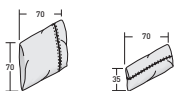

BINARIO COMPOSITION - **E** - INTERCHANGEABLE

OUTER SIZES

SIZE IN INCHES.

COMPOSITION E1

- 1 PIECE - **DDBI 023** 3-SEATER UNIT
- 1 PIECE - **DDBI 007** LARGE POUF
- 1 PIECE - **DDBI 011** 2-SEATER LEFT CORNER UNIT

COMPOSITION E2

- 1 PIECE - **DDBI 023** 3-SEATER UNIT
- 1 PIECE - **DDBI 007** LARGE POUF
- 1 PIECE - **DDBI 011** 2-SEATER LEFT CORNER UNIT

COMPOSITION E2

- 1 PIECE - **DDBI 023** 3-SEATER UNIT
- 1 PIECE - **DDBI 007** LARGE POUF
- 1 PIECE - **DDBI 011** 2-SEATER LEFT CORNER UNIT

COMPOSITION E4

- 1 PIECE - **DDBI 023** 3-SEATER UNIT
- 1 PIECE - **DDBI 007** LARGE POUF
- 1 PIECE - **DDBI 011** 2-SEATER LEFT CORNER UNIT

MODULAR SOFA

CUSHIONS

HEADREST CUSHIONS

BINARIO 2 SEATER SOFA  
design Pinuccio Borgonovo 2019

OUTER SIZES  
BASES AND MATTRESS SUPPORT

SIZE IN CM.