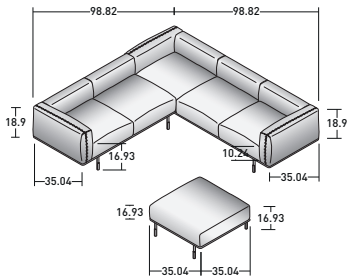

COMPOSITION H1

- 1 PIECE - **DDBI0143** 3-SEATER RIGHT CORNER UNIT
- 1 PIECE - **DDBI007** LARGE POUF
- 1 PIECE - **DDBI011** 2-SEATER LEFT CORNER UNIT

COMPOSITION I

- 2 PIECES - **DDBI011** 2-SEATER LEFT CORNER UNIT
- 1 PIECE - **DDBI012** 2-SEATER RIGHT CORNER UNIT

COMPOSITION L

- 1 PIECE - **DDBI0143** 3-SEATER RIGHT CORNER UNIT
- 2 PIECES - **DDBI006** SMALL POUF

COMPOSITION E

- 1 PIECE - **DDBI 023** 3-SEATER UNIT
- 1 PIECE - **DDBI 007** LARGE POUF
- 1 PIECE - **DDBI 011** 2-SEATER LEFT CORNER UNIT

BINARIO COMPOSITION - **E** - INTERCHANGEABLE

OUTER SIZES

SIZE IN INCHES.

COMPOSITION E1

- 1 PIECE - **DDBI 023** 3-SEATER UNIT
- 1 PIECE - **DDBI 007** LARGE POUF
- 1 PIECE - **DDBI 011** 2-SEATER LEFT CORNER UNIT

COMPOSITION E2

- 1 PIECE - **DDBI 023** 3-SEATER UNIT
- 1 PIECE - **DDBI 007** LARGE POUF
- 1 PIECE - **DDBI 011** 2-SEATER LEFT CORNER UNIT

COMPOSITION E2

- 1 PIECE - **DDBI 023** 3-SEATER UNIT
- 1 PIECE - **DDBI 007** LARGE POUF
- 1 PIECE - **DDBI 011** 2-SEATER LEFT CORNER UNIT