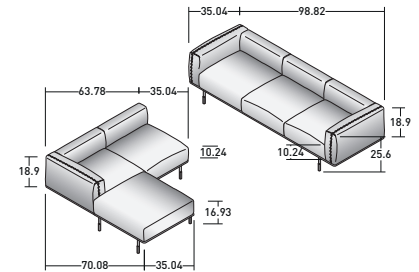

COMPOSITION H1

- 1 PIECE - **DDBI0143** 3-SEATER RIGHT CORNER UNIT
- 1 PIECE - **DDBI007** LARGE POUF
- 1 PIECE - **DDBI011** 2-SEATER LEFT CORNER UNIT

COMPOSITION I

- 2 PIECES - **DDBI011** 2-SEATER LEFT CORNER UNIT
- 1 PIECE - **DDBI012** 2-SEATER RIGHT CORNER UNIT

COMPOSITION L

- 1 PIECE - **DDBI0143** 3-SEATER RIGHT CORNER UNIT
- 2 PIECES - **DDBI006** SMALL POUF

COMPOSITION E

- 1 PIECE - **DDBI 023** 3-SEATER UNIT
- 1 PIECE - **DDBI 007** LARGE POUF
- 1 PIECE - **DDBI 011** 2-SEATER LEFT CORNER UNIT

BINARIO COMPOSITION - **E** - INTERCHANGEABLE

OUTER SIZES

SIZE IN INCHES.

COMPOSITION E1

- 1 PIECE - **DDBI 023** 3-SEATER UNIT
- 1 PIECE - **DDBI 007** LARGE POUF
- 1 PIECE - **DDBI 011** 2-SEATER LEFT CORNER UNIT

COMPOSITION E2

- 1 PIECE - **DDBI 023** 3-SEATER UNIT
- 1 PIECE - **DDBI 007** LARGE POUF
- 1 PIECE - **DDBI 011** 2-SEATER LEFT CORNER UNIT

COMPOSITION E2

- 1 PIECE - **DDBI 023** 3-SEATER UNIT
- 1 PIECE - **DDBI 007** LARGE POUF
- 1 PIECE - **DDBI 011** 2-SEATER LEFT CORNER UNIT