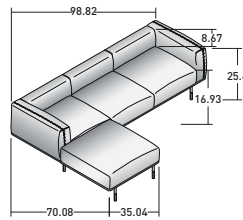

## BINARIO

design Pinuccio Borgonovo  
2019/2020

A sofa with a sober line and a simple modularity, versatile and ideal for the workplace, public spaces, unconventional and dynamic living spaces. The two- or three-seater elements with one or two armrests and the two large square poufs are interchangeable: seatings and poufs separate, they are assembled and re-assembled to create arrangements that are always new and design the spaces to suit every necessity. The clean, modern and light lines are underlined by the double feet in matt burnished finish that raise it from the ground. Large feather cushions, that repeat the relief stitching of the sofa's armrests, give the composition a distinctive, elegant appearance. A clever accessory to support the backrests, that can be moved and positioned on each element, increases the support height, offering perfect comfort for each type of seating. Available with completely removable fabric or leather covers.

LA CULTURA DEL DORMIRE.

COMPOSITION E

- 1 PIECE - **DDBI023** 3-SEATER UNIT
- 1 PIECE - **DDBI007** LARGE POUF
- 1 PIECE - **DDBI011** 2-SEATER LEFT CORNER UNIT

BINARIO SOFAS COMPOSITIONS

OUTER SIZES  
SIZE IN INCHES.

COMPOSITION A

- 1 PIECE - **DDBI023** 3-SEATER UNIT

COMPOSITION B

- 1 PIECE - **DDBI023** 3-SEATER UNIT
- 1 PIECE - **DDBI007** LARGE POUF

COMPOSITION C

- 1 PIECE - **DDBI022** 2-SEATER UNIT

COMPOSITION D

- 1 PIECE - **DDBI012** 2-SEATER RIGHT CORNER UNIT
- 1 PIECE - **DDBI007** LARGE POUF
- 1 PIECE - **DDBI011** 2-SEATER LEFT CORNER UNIT

COMPOSITION D1

- 1 PIECE - **DDBI011** 2-SEATER LEFT CORNER UNIT
- 1 PIECE - **DDBI012** 2-SEATER RIGHT CORNER UNIT
- 1 PIECE - **DDBI007** LARGE POUF

COMPOSITION F

- 1 PIECE - **DDBI023** 3-SEATER UNIT
- 1 PIECE - **DDBI011** 2-SEATER LEFT CORNER UNIT