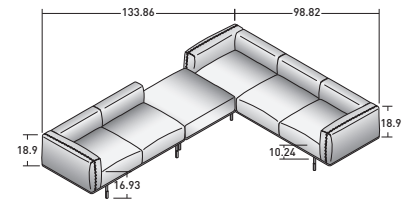

COMPOSITION G

- 1 PIECE - **DDBI023** 3-SEATER UNIT
- 1 PIECE - **DDBI013** 3-SEATER LEFT CORNER UNIT

COMPOSITION H

- 1 PIECE - **DDBI013** 3-SEATER LEFT CORNER UNIT
- 1 PIECE - **DDBI007** LARGE POUF
- 1 PIECE - **DDBI011** 2-SEATER LEFT CORNER UNIT

COMPOSITION H1

- 1 PIECE - **DDBI0143** 3-SEATER RIGHT CORNER UNIT
- 1 PIECE - **DDBI007** LARGE POUF
- 1 PIECE - **DDBI011** 2-SEATER LEFT CORNER UNIT

COMPOSITION I

- 2 PIECES - **DDBI011** 2-SEATER LEFT CORNER UNIT
- 1 PIECE - **DDBI012** 2-SEATER RIGHT CORNER UNIT

COMPOSITION L

- 1 PIECE - **DDBI0143** 3-SEATER RIGHT CORNER UNIT
- 2 PIECES - **DDBI006** SMALL POUF

COMPOSITION E

- 1 PIECE - **DDBI 023** 3-SEATER UNIT
- 1 PIECE - **DDBI 007** LARGE POUF
- 1 PIECE - **DDBI 011** 2-SEATER LEFT CORNER UNIT

BINARIO COMPOSITION - **E** - INTERCHANGEABLE

OUTER SIZES

SIZE IN INCHES.

COMPOSITION E1

- 1 PIECE - **DDBI 023** 3-SEATER UNIT
- 1 PIECE - **DDBI 007** LARGE POUF
- 1 PIECE - **DDBI 011** 2-SEATER LEFT CORNER UNIT