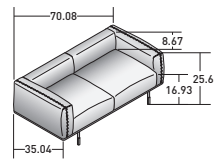

LA CULTURA DEL DORMIRE.

COMPOSITION E

- 1 PIECE - **DDBI023** 3-SEATER UNIT
- 1 PIECE - **DDBI007** LARGE POUF
- 1 PIECE - **DDBI011** 2-SEATER LEFT CORNER UNIT

BINARIO SOFAS COMPOSITIONS

OUTER SIZES  
SIZE IN INCHES.

COMPOSITION A

- 1 PIECE - **DDBI023** 3-SEATER UNIT

COMPOSITION B

- 1 PIECE - **DDBI023** 3-SEATER UNIT
- 1 PIECE - **DDBI007** LARGE POUF

COMPOSITION C

- 1 PIECE - **DDBI022** 2-SEATER UNIT

COMPOSITION D

- 1 PIECE - **DDBI012** 2-SEATER RIGHT CORNER UNIT
- 1 PIECE - **DDBI007** LARGE POUF
- 1 PIECE - **DDBI011** 2-SEATER LEFT CORNER UNIT

COMPOSITION D1

- 1 PIECE - **DDBI011** 2-SEATER LEFT CORNER UNIT
- 1 PIECE - **DDBI012** 2-SEATER RIGHT CORNER UNIT
- 1 PIECE - **DDBI007** LARGE POUF

COMPOSITION F

- 1 PIECE - **DDBI023** 3-SEATER UNIT
- 1 PIECE - **DDBI011** 2-SEATER LEFT CORNER UNIT

COMPOSITION G

- 1 PIECE - **DDBI023** 3-SEATER UNIT
- 1 PIECE - **DDBI013** 3-SEATER LEFT CORNER UNIT

COMPOSITION H

- 1 PIECE - **DDBI013** 3-SEATER LEFT CORNER UNIT
- 1 PIECE - **DDBI007** LARGE POUF
- 1 PIECE - **DDBI011** 2-SEATER LEFT CORNER UNIT