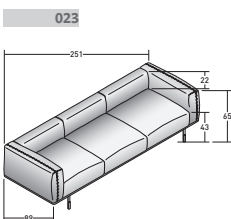

MODULAR SOFA