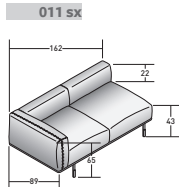

MODULAR SOFA