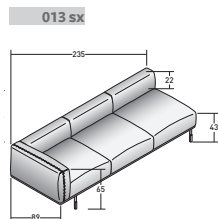

MODULAR SOFA