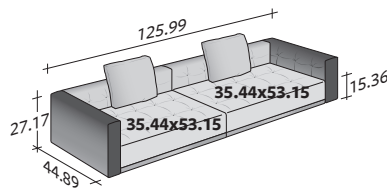

- SEAT 35.44" x 78.75" x 15.36" - 1 piece
- SEAT 53.15" x 53.15" x 15.36" - 1 piece
- ARMREST 44.89" x 27.17" x 9.85" - 2 pieces
- BACKREST / 1 CUSHION 53.55" x 27.17" x 9.85" - 1 piece
- BACKREST / 2 CUSHIONS 79.14" x 27.17" x 9.85" - 1 piece

COMPOSITION E