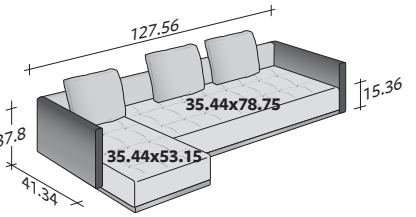

LA CULTURA DEL DORMIRE.

COMPOSITION G

- SEAT 35.44" x 78.75" x 15.36" - 1 piece
- ARMREST 41.34" x 27.17" x 6.7" - 1 piece
- BACKREST / 1 CUSHION 53.55" x 27.17" x 6.7" - 1 piece

DOZE FLAT COMPOSITIONS

OUTER SIZES

SIZE IN INCHES

COMPOSITION A

- SEAT 35.44" x 78.75" x 15.36" - 1 piece
- ARMREST 41.34" x 27.17" x 6.7" - 2 pieces
- BACKREST / 2 CUSHIONS 79.14" x 27.17" x 6.7" - 1 piece

COMPOSITION B

- SEAT 35.44" x 78.75" x 15.36" - 2 pieces
- ARMREST 44.89" x 27.17" x 6.7" - 2 pieces
- BACKREST / 2 CUSHIONS 79.14" x 27.17" x 6.7" - 2 pieces

COMPOSITION C

- SEAT 35.44" x 78.75" x 15.36" - 1 piece
- SEAT 35.44" x 53.15" x 15.36" - 1 piece
- ARMREST 44.89" x 27.17" x 6.7" - 2 pieces
- BACKREST / 2 CUSHIONS 79.14" x 27.17" x 6.7" - 1 piece
- BACKREST 35.83" x 27.17" x 6.7" - 1 piece
- CUSHION 23.63" x 23.63" x 3.94" - 1 piece

COMPOSITION D

- SEAT 35.44" x 78.75" x 15.36" - 1 piece
- SEAT 53.15" x 53.15" x 15.36" - 1 piece
- ARMREST 41.34" x 27.17" x 6.7" - 2 pieces
- BACKREST / 1 CUSHION 53.55" x 27.17" x 6.7" - 1 piece
- BACKREST / 2 CUSHIONS 79.14" x 27.17" x 6.7" - 1 piece