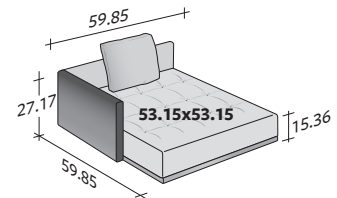

SIZE IN INCHES

COMPOSITION A

- SEAT 35.44" x 78.75" x 15.36" - 1 piece
- ARMREST 41.34" x 27.17" x 6.7" - 2 pieces
- BACKREST / 2 CUSHIONS 79.14" x 27.17" x 6.7" - 1 piece

COMPOSITION B

- SEAT 35.44" x 78.75" x 15.36" - 2 pieces
- ARMREST 44.89" x 27.17" x 6.7" - 2 pieces
- BACKREST / 2 CUSHIONS 79.14" x 27.17" x 6.7" - 2 pieces

COMPOSITION C

- SEAT 35.44" x 78.75" x 15.36" - 1 piece
- SEAT 35.44" x 53.15" x 15.36" - 1 piece
- ARMREST 44.89" x 27.17" x 6.7" - 2 pieces
- BACKREST / 2 CUSHIONS 79.14" x 27.17" x 6.7" - 1 piece
- BACKREST 35.83" x 27.17" x 6.7" - 1 piece
- CUSHION 23.63" x 23.63" x 3.94" - 1 piece

COMPOSITION D

- SEAT 35.44" x 78.75" x 15.36" - 1 piece
- SEAT 53.15" x 53.15" x 15.36" - 1 piece
- ARMREST 41.34" x 27.17" x 6.7" - 2 pieces
- BACKREST / 1 CUSHION 53.55" x 27.17" x 6.7" - 1 piece
- BACKREST / 2 CUSHIONS 79.14" x 27.17" x 6.7" - 1 piece

COMPOSITION E

- SEAT 35.44" x 53.15" x 15.36" - 2 pieces
- ARMREST 44.89" x 27.17" x 6.7" - 2 pieces
- BACKREST / 1 CUSHION 53.55" x 27.17" x 6.7" - 2 pieces

COMPOSITION F

- SEAT 53.15" x 53.15" x 15.36" - 1 piece
- ARMREST 41.34" x 27.17" x 6.7" - 1 piece
- BACKREST / 1 CUSHION 53.55" x 27.17" x 6.7" - 1 piece