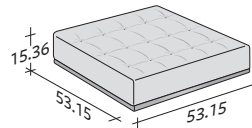

ELEMENTS DOZE

OUTER SIZES
SIZE IN INCHES

BASES - SEATS

ARMREST