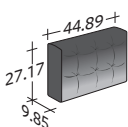

DOZE COMPOSITIONS

OUTER SIZES
SIZE IN INCHES

- SEAT 35.44" x 78.75" x 15.36" - 1 piece
- ARMREST 44.89" x 27.17" x 9.85" - 2 pieces
- BACKREST / 2 CUSHIONS 79.14" x 27.17" x 9.85" - 1 piece

- SEAT 35.44" x 78.75" x 15.36" - 2 pieces
- ARMREST 44.89" x 27.17" x 9.85" - 2 pieces
- BACKREST / 2 CUSHIONS 79.14" x 27.17" x 9.85" - 2 pieces

- SEAT 35.44" x 78.75" x 15.36" - 1 piece
- SEAT 35.44" x 53.15" x 15.36" - 1 piece
- ARMREST 44.89" x 27.17" x 9.85" - 2 pieces
- BACKREST / 2 CUSHIONS 79.14" x 27.17" x 9.85" - 1 piece
- BACKREST 35.83" x 27.17" x 9.85" - 1 piece
- CUSHION 23.63" x 23.63" x 3.94" - 1 piece

- SEAT 35.44" x 78.75" x 15.36" - 1 piece
- SEAT 53.15" x 53.15" x 15.36" - 1 piece
- ARMREST 44.89" x 27.17" x 9.85" - 2 pieces
- BACKREST / 1 CUSHION 53.55" x 27.17" x 9.85" - 1 piece
- BACKREST / 2 CUSHIONS 79.14" x 27.17" x 9.85" - 1 piece

- SEAT 35.44" x 53.15" x 15.36" - 2 pieces
- ARMREST 44.89" x 27.17" x 9.85" - 2 pieces
- BACKREST / 1 CUSHION 53.55" x 27.17" x 9.85" - 2 pieces

COMPOSIZIONE F

- SEAT 53.15" x 53.15" x 15.36" - 1 piece
- ARMREST 44.89" x 27.17" x 9.85" - 1 piece
- BACKREST / 1 CUSHION 53.55" x 27.17" x 9.85" - 1 piece

ELEMENTS DOZE

OUTER SIZES
SIZE IN INCHES