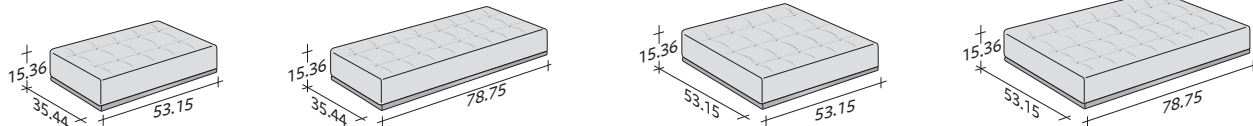

COMPOSITION D

- SEAT 35.44" x 78.75" x 15.36" - 1 piece
- SEAT 53.15" x 53.15" x 15.36" - 1 piece
- ARMREST 41.34" x 27.17" x 6.7" - 2 pieces
- BACKREST / 1 CUSHION 53.55" x 27.17" x 6.7" - 1 piece
- BACKREST / 2 CUSHIONS 79.14" x 27.17" x 6.7" - 1 piece

COMPOSITION E

- SEAT 35.44" x 53.15" x 15.36" - 2 pieces
- ARMREST 44.89" x 27.17" x 6.7" - 2 pieces
- BACKREST / 1 CUSHION 53.55" x 27.17" x 6.7" - 2 pieces

COMPOSITION F

- SEAT 53.15" x 53.15" x 15.36" - 1 piece
- ARMREST 41.34" x 27.17" x 6.7" - 1 piece
- BACKREST / 1 CUSHION 53.55" x 27.17" x 6.7" - 1 piece

ELEMENTS DOZE

OUTER SIZES

SIZE IN INCHES

BASES - SEATS

ARMREST

BACKRESTS WITH CUSHIONS WITH BAND FOR BACKREST