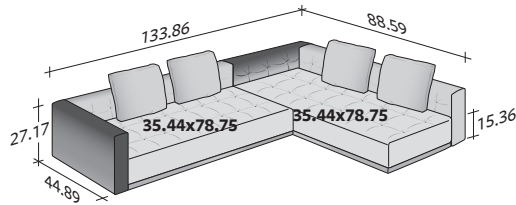

COMPOSITION A

- SEAT 35.44" x 78.75" x 15.36" - 1 piece
- ARMREST 44.89" x 27.17" x 9.85" - 2 pieces
- BACKREST / 2 CUSHIONS 79.14" x 27.17" x 9.85" - 1 piece

COMPOSITION B

- SEAT 35.44" x 78.75" x 15.36" - 2 pieces
- ARMREST 44.89" x 27.17" x 9.85" - 2 pieces
- BACKREST / 2 CUSHIONS 79.14" x 27.17" x 9.85" - 2 pieces

COMPOSITION D

- SEAT 35.44" x 78.75" x 15.36" - 1 piece
- SEAT 53.15" x 53.15" x 15.36" - 1 piece
- ARMREST 44.89" x 27.17" x 9.85" - 2 pieces
- BACKREST / 1 CUSHION 53.55" x 27.17" x 9.85" - 1 piece
- BACKREST / 2 CUSHIONS 79.14" x 27.17" x 9.85" - 1 piece

SIZE IN INCHES

COMPOSITION A

- SEAT 35.44" x 78.75" x 15.36" - 1 piece
- ARMREST 41.34" x 27.17" x 6.7" - 2 pieces
- BACKREST / 2 CUSHIONS 79.14" x 27.17" x 6.7" - 1 piece

COMPOSITION B

- SEAT 35.44" x 78.75" x 15.36" - 2 pieces
- ARMREST 44.89" x 27.17" x 6.7" - 2 pieces
- BACKREST / 2 CUSHIONS 79.14" x 27.17" x 6.7" - 2 pieces

COMPOSITION D

- SEAT 35.44" x 78.75" x 15.36" - 1 piece
- SEAT 53.15" x 53.15" x 15.36" - 1 piece
- ARMREST 41.34" x 27.17" x 6.7" - 2 pieces
- BACKREST / 1 CUSHION 53.55" x 27.17" x 6.7" - 1 piece
- BACKREST / 2 CUSHIONS 79.14" x 27.17" x 6.7" - 1 piece