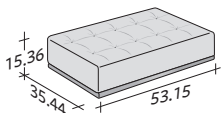

ELEMENTS DOZE

OUTER SIZES
SIZE IN INCHES

BASES - SEATS

ARMREST