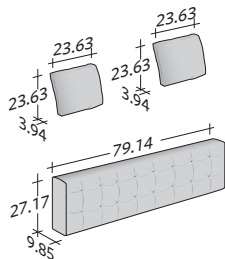

COMPOSITION E

- SEAT 35.44" x 53.15" x 15.36" - 2 pieces
- ARMREST 44.89" x 27.17" x 9.85" - 2 pieces
- BACKREST / 1 CUSHION 53.55" x 27.17" x 9.85" - 2 pieces

COMPOSIZIONE F

- SEAT 53.15" x 53.15" x 15.36" - 1 piece
- ARMREST 44.89" x 27.17" x 9.85" - 1 piece
- BACKREST / 1 CUSHION 53.55" x 27.17" x 9.85" - 1 piece

ELEMENTS DOZE

OUTER SIZES
SIZE IN INCHES

BASES - SEATS

ARMREST

BACKRESTS WITH CUSHIONS WITH BAND FOR BACKREST

DOZE FLAT

design Rodolfo Dordoni
2015

Doze is a system of modular sofas, designed in 2014, expanded with the version Doze Flat in 2015.

The modular units can be combined to form linear compositions, corner units or with lateral extensions allowing it to adapt to a wide range of different-sized spaces and environments.

Compared to Doze, the differences in the new Flat version lie exclusively in the more compact size of the compositions, achieved by reducing the thickness of the armrests from 9.85" to 6.7" inches. The unusual feature of the Doze system is the extraordinary degree of comfort normally found in the bed, thanks to the slatted base, the luxurious padding with springs and the special layer of breathable fabric.

SIZE IN INCHES

COMPOSITION A

- SEAT 35.44" x 78.75" x 15.36" - 1 piece
- ARMREST 41.34" x 27.17" x 6.7" - 2 pieces
- BACKREST / 2 CUSHIONS 79.14" x 27.17" x 6.7" - 1 piece

COMPOSITION B

- SEAT 35.44" x 78.75" x 15.36" - 2 pieces
- ARMREST 44.89" x 27.17" x 6.7" - 2 pieces
- BACKREST / 2 CUSHIONS 79.14" x 27.17" x 6.7" - 2 pieces