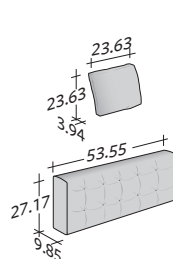

COMPOSITION D

- SEAT 35.44" x 78.75" x 15.36" - 1 piece
- SEAT 53.15" x 53.15" x 15.36" - 1 piece
- ARMREST 44.89" x 27.17" x 9.85" - 2 pieces
- BACKREST / 1 CUSHION 53.55" x 27.17" x 9.85" - 1 piece
- BACKREST / 2 CUSHIONS 79.14" x 27.17" x 9.85" - 1 piece

COMPOSITION E

- SEAT 35.44" x 53.15" x 15.36" - 2 pieces
- ARMREST 44.89" x 27.17" x 9.85" - 2 pieces
- BACKREST / 1 CUSHION 53.55" x 27.17" x 9.85" - 2 pieces

COMPOSIZIONE F

- SEAT 53.15" x 53.15" x 15.36" - 1 piece
- ARMREST 44.89" x 27.17" x 9.85" - 1 piece
- BACKREST / 1 CUSHION 53.55" x 27.17" x 9.85" - 1 piece

ELEMENTS DOZE

OUTER SIZES
SIZE IN INCHES

BASES - SEATS

ARMREST

BACKRESTS WITH CUSHIONS WITH BAND FOR BACKREST

DOZE FLAT

design Rodolfo Dordoni
2015

Doze is a system of modular sofas, designed in 2014, expanded with the version Doze Flat in 2015.

SIZE IN INCHES

COMPOSITION A

- SEAT 35.44" x 78.75" x 15.36" - 1 piece
- ARMREST 41.34" x 27.17" x 6.7" - 2 pieces
- BACKREST / 2 CUSHIONS 79.14" x 27.17" x 6.7" - 1 piece

COMPOSITION B

- SEAT 35.44" x 78.75" x 15.36" - 2 pieces
- ARMREST 44.89" x 27.17" x 6.7" - 2 pieces
- BACKREST / 2 CUSHIONS 79.14" x 27.17" x 6.7" - 2 pieces