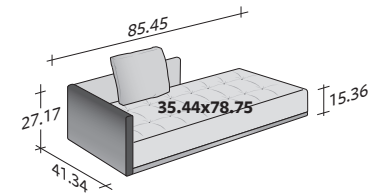

COMPOSITION E

- SEAT 35.44" x 53.15" x 15.36" - 2 pieces
- ARMREST 44.89" x 27.17" x 9.85" - 2 pieces
- BACKREST / 1 CUSHION 53.55" x 27.17" x 9.85" - 2 pieces

COMPOSIZIONE F

- SEAT 53.15" x 53.15" x 15.36" - 1 piece
- ARMREST 44.89" x 27.17" x 9.85" - 1 piece
- BACKREST / 1 CUSHION 53.55" x 27.17" x 9.85" - 1 piece

The modular units can be combined to form linear compositions, corner units or with lateral extensions allowing it to adapt to a wide range of different-sized spaces and environments.

Compared to Doze, the differences in the new Flat version lie exclusively in the more compact size of the compositions, achieved by reducing the thickness of the armrests from 9.85" to 6.7" inches. The unusual feature of the Doze system is the extraordinary degree of comfort normally found in the bed, thanks to the slatted base, the luxurious padding with springs and the special layer of breathable fabric.

LA CULTURA DEL DORMIRE.

COMPOSITION G

- SEAT 35.44" x 78.75" x 15.36" - 1 piece
- ARMREST 41.34" x 27.17" x 6.7" - 1 piece
- BACKREST / 1 CUSHION 53.55" x 27.17" x 6.7" - 1 piece

DOZE FLAT COMPOSITIONS

OUTER SIZES

SIZE IN INCHES

COMPOSITION A

- SEAT 35.44" x 78.75" x 15.36" - 1 piece
- ARMREST 41.34" x 27.17" x 6.7" - 2 pieces
- BACKREST / 2 CUSHIONS 79.14" x 27.17" x 6.7" - 1 piece

COMPOSITION B

- SEAT 35.44" x 78.75" x 15.36" - 2 pieces
- ARMREST 44.89" x 27.17" x 6.7" - 2 pieces
- BACKREST / 2 CUSHIONS 79.14" x 27.17" x 6.7" - 2 pieces