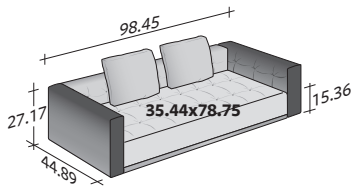

COMPOSITION A

- SEAT 35.44" x 78.75" x 15.36" - 1 piece
- ARMREST 44.89" x 27.17" x 9.85" - 2 pieces
- BACKREST / 2 CUSHIONS 79.14" x 27.17" x 9.85" - 1 piece

COMPOSITION B

- SEAT 35.44" x 78.75" x 15.36" - 2 pieces
- ARMREST 44.89" x 27.17" x 9.85" - 2 pieces
- BACKREST / 2 CUSHIONS 79.14" x 27.17" x 9.85" - 2 pieces

COMPOSITION D

- SEAT 35.44" x 78.75" x 15.36" - 1 piece
- SEAT 53.15" x 53.15" x 15.36" - 1 piece
- ARMREST 44.89" x 27.17" x 9.85" - 2 pieces
- BACKREST / 1 CUSHION 53.55" x 27.17" x 9.85" - 1 piece
- BACKREST / 2 CUSHIONS 79.14" x 27.17" x 9.85" - 1 piece

SIZE IN INCHES

COMPOSITION A

- SEAT 35.44" x 78.75" x 15.36" - 1 piece
- ARMREST 41.34" x 27.17" x 6.7" - 2 pieces
- BACKREST / 2 CUSHIONS 79.14" x 27.17" x 6.7" - 1 piece

COMPOSITION B

- SEAT 35.44" x 78.75" x 15.36" - 2 pieces
- ARMREST 44.89" x 27.17" x 6.7" - 2 pieces
- BACKREST / 2 CUSHIONS 79.14" x 27.17" x 6.7" - 2 pieces

COMPOSITION D

- SEAT 35.44" x 78.75" x 15.36" - 1 piece
- SEAT 53.15" x 53.15" x 15.36" - 1 piece
- ARMREST 41.34" x 27.17" x 6.7" - 2 pieces
- BACKREST / 1 CUSHION 53.55" x 27.17" x 6.7" - 1 piece
- BACKREST / 2 CUSHIONS 79.14" x 27.17" x 6.7" - 1 piece