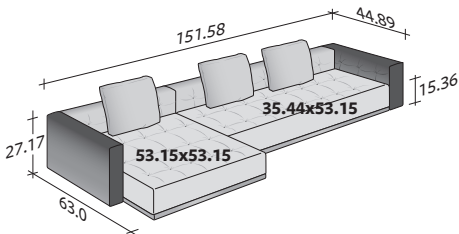

COMPOSITION A

- SEAT 35.44" x 78.75" x 15.36" - 1 piece
- ARMREST 44.89" x 27.17" x 9.85" - 2 pieces
- BACKREST / 2 CUSHIONS 79.14" x 27.17" x 9.85" - 1 piece

COMPOSITION B

- SEAT 35.44" x 78.75" x 15.36" - 2 pieces
- ARMREST 44.89" x 27.17" x 9.85" - 2 pieces
- BACKREST / 2 CUSHIONS 79.14" x 27.17" x 9.85" - 2 pieces

COMPOSITION C

- SEAT 35.44" x 78.75" x 15.36" - 1 piece
- SEAT 35.44" x 53.15" x 15.36" - 1 piece
- ARMREST 44.89" x 27.17" x 9.85" - 2 pieces
- BACKREST / 2 CUSHIONS 79.14" x 27.17" x 9.85" - 1 piece
- BACKREST 35.83" x 27.17" x 9.85" - 1 piece
- CUSHION 23.63" x 23.63" x 3.94" - 1 piece

COMPOSITION D

- SEAT 35.44" x 78.75" x 15.36" - 1 piece
- SEAT 53.15" x 53.15" x 15.36" - 1 piece
- ARMREST 44.89" x 27.17" x 9.85" - 2 pieces
- BACKREST / 1 CUSHION 53.55" x 27.17" x 9.85" - 1 piece
- BACKREST / 2 CUSHIONS 79.14" x 27.17" x 9.85" - 1 piece

SIZE IN INCHES

COMPOSITION A

- SEAT 35.44" x 78.75" x 15.36" - 1 piece
- ARMREST 41.34" x 27.17" x 6.7" - 2 pieces
- BACKREST / 2 CUSHIONS 79.14" x 27.17" x 6.7" - 1 piece

COMPOSITION B

- SEAT 35.44" x 78.75" x 15.36" - 2 pieces
- ARMREST 44.89" x 27.17" x 6.7" - 2 pieces
- BACKREST / 2 CUSHIONS 79.14" x 27.17" x 6.7" - 2 pieces