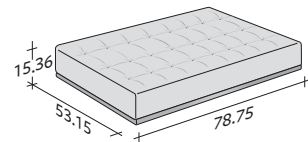

ELEMENTS DOZE

OUTER SIZES
SIZE IN INCHES

BASES - SEATS

ARMREST