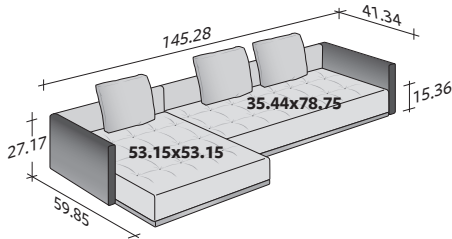

LA CULTURA DEL DORMIRE.

COMPOSITION G

- SEAT 35.44" x 78.75" x 15.36" - 1 piece
- ARMREST 41.34" x 27.17" x 6.7" - 1 piece
- BACKREST / 1 CUSHION 53.55" x 27.17" x 6.7" - 1 piece

DOZE FLAT COMPOSITIONS

OUTER SIZES

SIZE IN INCHES

COMPOSITION A

- SEAT 35.44" x 78.75" x 15.36" - 1 piece
- ARMREST 41.34" x 27.17" x 6.7" - 2 pieces
- BACKREST / 2 CUSHIONS 79.14" x 27.17" x 6.7" - 1 piece

COMPOSITION B

- SEAT 35.44" x 78.75" x 15.36" - 2 pieces
- ARMREST 44.89" x 27.17" x 6.7" - 2 pieces
- BACKREST / 2 CUSHIONS 79.14" x 27.17" x 6.7" - 2 pieces

COMPOSITION C

- SEAT 35.44" x 78.75" x 15.36" - 1 piece
- SEAT 35.44" x 53.15" x 15.36" - 1 piece
- ARMREST 44.89" x 27.17" x 6.7" - 2 pieces
- BACKREST / 2 CUSHIONS 79.14" x 27.17" x 6.7" - 1 piece
- BACKREST 35.83" x 27.17" x 6.7" - 1 piece
- CUSHION 23.63" x 23.63" x 3.94" - 1 piece

COMPOSITION D

- SEAT 35.44" x 78.75" x 15.36" - 1 piece
- SEAT 53.15" x 53.15" x 15.36" - 1 piece
- ARMREST 41.34" x 27.17" x 6.7" - 2 pieces
- BACKREST / 1 CUSHION 53.55" x 27.17" x 6.7" - 1 piece
- BACKREST / 2 CUSHIONS 79.14" x 27.17" x 6.7" - 1 piece