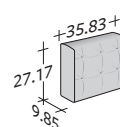

COMPOSITION E

- SEAT 35.44" x 53.15" x 15.36" - 2 pieces
- ARMREST 44.89" x 27.17" x 9.85" - 2 pieces
- BACKREST / 1 CUSHION 53.55" x 27.17" x 9.85" - 2 pieces

COMPOSIZIONE F

- SEAT 53.15" x 53.15" x 15.36" - 1 piece
- ARMREST 44.89" x 27.17" x 9.85" - 1 piece
- BACKREST / 1 CUSHION 53.55" x 27.17" x 9.85" - 1 piece

ELEMENTS DOZE

OUTER SIZES
SIZE IN INCHES

BASES - SEATS

ARMREST

BACKRESTS WITH CUSHIONS WITH BAND FOR BACKREST

DOZE FLAT

design Rodolfo Dordoni
2015

Doze is a system of modular sofas, designed in 2014, expanded with the version Doze Flat in 2015.