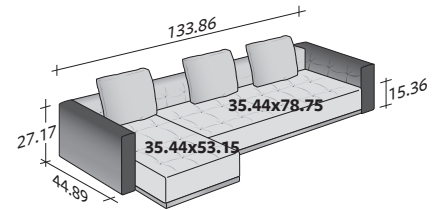

COMPOSITION A

- SEAT 35.44" x 78.75" x 15.36" - 1 piece
- ARMREST 44.89" x 27.17" x 9.85" - 2 pieces
- BACKREST / 2 CUSHIONS 79.14" x 27.17" x 9.85" - 1 piece

COMPOSITION B

- SEAT 35.44" x 78.75" x 15.36" - 2 pieces
- ARMREST 44.89" x 27.17" x 9.85" - 2 pieces
- BACKREST / 2 CUSHIONS 79.14" x 27.17" x 9.85" - 2 pieces

COMPOSITION C

- SEAT 35.44" x 78.75" x 15.36" - 1 piece
- SEAT 35.44" x 53.15" x 15.36" - 1 piece
- ARMREST 44.89" x 27.17" x 9.85" - 2 pieces
- BACKREST / 2 CUSHIONS 79.14" x 27.17" x 9.85" - 1 piece
- BACKREST 35.83" x 27.17" x 9.85" - 1 piece
- CUSHION 23.63" x 23.63" x 3.94" - 1 piece

COMPOSITION D

- SEAT 35.44" x 78.75" x 15.36" - 1 piece
- SEAT 53.15" x 53.15" x 15.36" - 1 piece
- ARMREST 44.89" x 27.17" x 9.85" - 2 pieces
- BACKREST / 1 CUSHION 53.55" x 27.17" x 9.85" - 1 piece
- BACKREST / 2 CUSHIONS 79.14" x 27.17" x 9.85" - 1 piece

SIZE IN INCHES

COMPOSITION A

- SEAT 35.44" x 78.75" x 15.36" - 1 piece
- ARMREST 41.34" x 27.17" x 6.7" - 2 pieces
- BACKREST / 2 CUSHIONS 79.14" x 27.17" x 6.7" - 1 piece

COMPOSITION B

- SEAT 35.44" x 78.75" x 15.36" - 2 pieces
- ARMREST 44.89" x 27.17" x 6.7" - 2 pieces
- BACKREST / 2 CUSHIONS 79.14" x 27.17" x 6.7" - 2 pieces