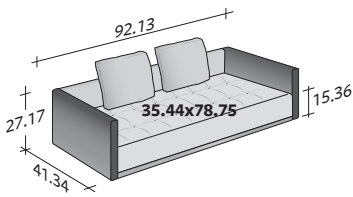

LA CULTURA DEL DORMIRE.

COMPOSITION G

- SEAT 35.44" x 78.75" x 15.36" - 1 piece
- ARMREST 41.34" x 27.17" x 6.7" - 1 piece
- BACKREST / 1 CUSHION 53.55" x 27.17" x 6.7" - 1 piece

DOZE FLAT COMPOSITIONS

OUTER SIZES

SIZE IN INCHES

COMPOSITION A

- SEAT 35.44" x 78.75" x 15.36" - 1 piece
- ARMREST 41.34" x 27.17" x 6.7" - 2 pieces
- BACKREST / 2 CUSHIONS 79.14" x 27.17" x 6.7" - 1 piece

COMPOSITION B

- SEAT 35.44" x 78.75" x 15.36" - 2 pieces
- ARMREST 44.89" x 27.17" x 6.7" - 2 pieces
- BACKREST / 2 CUSHIONS 79.14" x 27.17" x 6.7" - 2 pieces

COMPOSITION D

- SEAT 35.44" x 78.75" x 15.36" - 1 piece
- SEAT 53.15" x 53.15" x 15.36" - 1 piece
- ARMREST 41.34" x 27.17" x 6.7" - 2 pieces
- BACKREST / 1 CUSHION 53.55" x 27.17" x 6.7" - 1 piece
- BACKREST / 2 CUSHIONS 79.14" x 27.17" x 6.7" - 1 piece