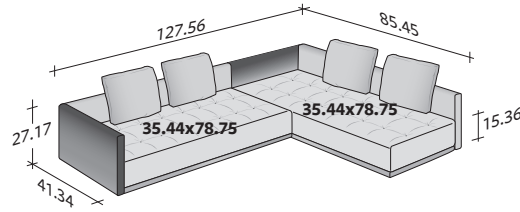

LA CULTURA DEL DORMIRE.

COMPOSITION G

- SEAT 35.44" x 78.75" x 15.36" - 1 piece
- ARMREST 41.34" x 27.17" x 6.7" - 1 piece
- BACKREST / 1 CUSHION 53.55" x 27.17" x 6.7" - 1 piece

DOZE FLAT COMPOSITIONS

OUTER SIZES

SIZE IN INCHES

COMPOSITION A

- SEAT 35.44" x 78.75" x 15.36" - 1 piece
- ARMREST 41.34" x 27.17" x 6.7" - 2 pieces
- BACKREST / 2 CUSHIONS 79.14" x 27.17" x 6.7" - 1 piece

COMPOSITION B

- SEAT 35.44" x 78.75" x 15.36" - 2 pieces
- ARMREST 44.89" x 27.17" x 6.7" - 2 pieces
- BACKREST / 2 CUSHIONS 79.14" x 27.17" x 6.7" - 2 pieces

COMPOSITION C

- SEAT 35.44" x 78.75" x 15.36" - 1 piece
- SEAT 35.44" x 53.15" x 15.36" - 1 piece
- ARMREST 44.89" x 27.17" x 6.7" - 2 pieces
- BACKREST / 2 CUSHIONS 79.14" x 27.17" x 6.7" - 1 piece
- BACKREST 35.83" x 27.17" x 6.7" - 1 piece
- CUSHION 23.63" x 23.63" x 3.94" - 1 piece

COMPOSITION D

- SEAT 35.44" x 78.75" x 15.36" - 1 piece
- SEAT 53.15" x 53.15" x 15.36" - 1 piece
- ARMREST 41.34" x 27.17" x 6.7" - 2 pieces
- BACKREST / 1 CUSHION 53.55" x 27.17" x 6.7" - 1 piece
- BACKREST / 2 CUSHIONS 79.14" x 27.17" x 6.7" - 1 piece