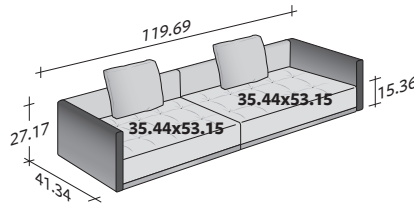

SIZE IN INCHES

COMPOSITION A

- SEAT 35.44" x 78.75" x 15.36" - 1 piece
- ARMREST 41.34" x 27.17" x 6.7" - 2 pieces
- BACKREST / 2 CUSHIONS 79.14" x 27.17" x 6.7" - 1 piece

COMPOSITION B

- SEAT 35.44" x 78.75" x 15.36" - 2 pieces
- ARMREST 44.89" x 27.17" x 6.7" - 2 pieces
- BACKREST / 2 CUSHIONS 79.14" x 27.17" x 6.7" - 2 pieces

COMPOSITION C

- SEAT 35.44" x 78.75" x 15.36" - 1 piece
- SEAT 35.44" x 53.15" x 15.36" - 1 piece
- ARMREST 44.89" x 27.17" x 6.7" - 2 pieces
- BACKREST / 2 CUSHIONS 79.14" x 27.17" x 6.7" - 1 piece
- BACKREST 35.83" x 27.17" x 6.7" - 1 piece
- CUSHION 23.63" x 23.63" x 3.94" - 1 piece

COMPOSITION D

- SEAT 35.44" x 78.75" x 15.36" - 1 piece
- SEAT 53.15" x 53.15" x 15.36" - 1 piece
- ARMREST 41.34" x 27.17" x 6.7" - 2 pieces
- BACKREST / 1 CUSHION 53.55" x 27.17" x 6.7" - 1 piece
- BACKREST / 2 CUSHIONS 79.14" x 27.17" x 6.7" - 1 piece

COMPOSITION E

- SEAT 35.44" x 53.15" x 15.36" - 2 pieces
- ARMREST 44.89" x 27.17" x 6.7" - 2 pieces
- BACKREST / 1 CUSHION 53.55" x 27.17" x 6.7" - 2 pieces

COMPOSITION F

- SEAT 53.15" x 53.15" x 15.36" - 1 piece
- ARMREST 41.34" x 27.17" x 6.7" - 1 piece
- BACKREST / 1 CUSHION 53.55" x 27.17" x 6.7" - 1 piece