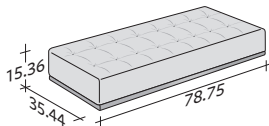

ELEMENTS DOZE

OUTER SIZES
SIZE IN INCHES

BASES - SEATS

ARMREST