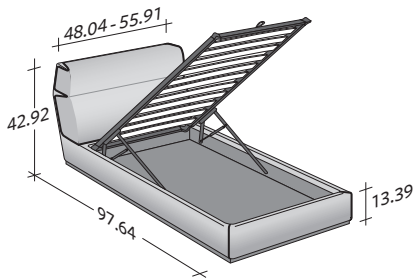

GENTLEMAN

HIGH HEADBOARD SINGLE
design Carlo Colombo
2014

Gentleman: the name itself evokes luxury, taste, style and elegance. Available as a double bed with high or low headboard or as a single bed with high headboard. The key feature of the bed is the elegant detachable second padded outer cover for the headboard. Further element of embellishment is the piping on the two front corners of the base and along the perimeter of the second outer cover, in a 'tone-on-tone' or contrasting color. The bed cover is removable, the second outer padded headboard cover is equipped with hooks and can be easily detached. Both covers are available in fabric, leather or ecopelle. Gentleman can be supplied in the following versions: storage base, slatted base with rigidity adjustment, base with electric movements.

GENTLEMAN HIGH HEADBOARD SINGLE
 design Carlo Colombo 2014

OUTER SIZES
 BASES AND MATTRESS SUPPORT

SIZE IN INCHES

STORAGE BASE

ADJUSTABLE SLATTED BASE

ADJUSTABLE SLATTED BASE
 ELECTRICALLY POWERED ADJUSTABLE SLATS