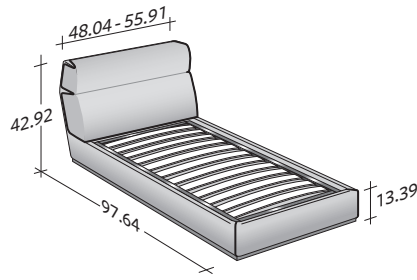

GENTLEMAN

HIGH HEADBOARD SINGLE
design Carlo Colombo
2014

Gentleman: the name itself evokes luxury, taste, style and elegance. Available as a double bed with high or low headboard or as a single bed with high headboard. The key feature of the bed is the elegant detachable second padded outer cover for the headboard. Further element of embellishment is the piping on the two front corners of the base and along the perimeter of the second outer cover, in a 'tone-on-tone' or contrasting color. The bed cover is removable, the second outer padded headboard cover is equipped with hooks and can be easily detached. Both covers are available in fabric, leather or ecopelle. Gentleman can be supplied in the following versions: storage base, slatted base with rigidity adjustment, base with electric movements.

GENTLEMAN HIGH HEADBOARD SINGLE
 design Carlo Colombo 2014

OUTER SIZES
 BASES AND MATTRESS SUPPORT

SIZE IN INCHES

STORAGE BASE

ADJUSTABLE SLATTED BASE

ADJUSTABLE SLATTED BASE
 ELECTRICALLY POWERED ADJUSTABLE SLATS