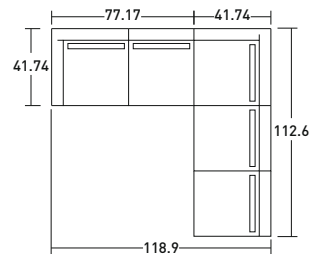

COMPOSITION B

GLOSSY BLACK NICKEL FEET

- 1 PIECE - **DDIB 213** TWO-SEATER UNIT WITH LEFT ARMREST
- 1 PIECE - **DDIB 303** THREE-SEATER UNIT WITH LEFT ARMREST
- 5 PIECES - **DDIA 090** SEAT CUSHION
- 5 PIECES - **DDIS 070** BACK CUSHION

MATT BURNISHED FEET

- 1 PIECE - **DDJB 213** TWO-SEATER UNIT WITH LEFT ARMREST
- 1 PIECE - **DDJB 303** THREE-SEATER UNIT WITH LEFT ARMREST
- 5 PIECES - **DDIA 090** SEAT CUSHION
- 5 PIECES - **DDIS 070** BACK CUSHION

COMPOSITION C