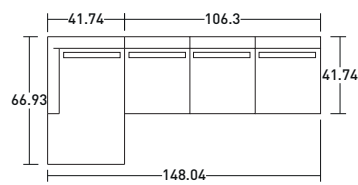

GLOSSY BLACK NICKEL FEET

- 1 PIECE - **DDIL 103** CHAISE LONGUE UNIT LEFT
- 1 PIECE - **DDIM 103** SEAT CUSHION CHAISE LONGUE
- 1 PIECE - **DDIB 301** THREE-SEATER UNIT WITHOUT ARMRESTS
- 3 PIECES - **DDIA 090** SEAT CUSHION
- 4 PIECES - **DDIS 070** BACK CUSHION

MATT BURNISHED FEET

- 1 PIECE - **DDJL 103** CHAISE LONGUE UNIT LEFT
- 1 PIECE - **DDIM 103** SEAT CUSHION CHAISE LONGUE
- 1 PIECE - **DDJB 301** THREE-SEATER UNIT WITHOUT ARMRESTS
- 3 PIECES - **DDIA 090** SEAT CUSHION
- 4 PIECES - **DDIS 070** BACK CUSHION