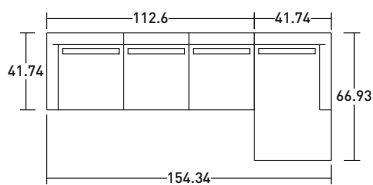

GLOSSY BLACK NICKEL FEET

- 1 PIECE - **DDIB 313** THREE-SEATER UNIT WITH LEFT ARMREST
- 3 PIECES - **DDIA 090** SEAT CUSHION
- 1 PIECE - **DDIL 102** CHAISE LONGUE UNIT RIGHT
- 1 PIECE - **DDIM 102** SEAT CUSHION CHAISE LONGUE
- 4 PIECES - **DDIS 070** BACK CUSHION

MATT BURNISHED FEET

- 1 PIECE - **DDJB 313** THREE-SEATER UNIT WITH LEFT ARMREST
- 3 PIECES - **DDIA 090** SEAT CUSHION
- 1 PIECE - **DDJL 102** CHAISE LONGUE UNIT RIGHT
- 1 PIECE - **DDIM 102** SEAT CUSHION CHAISE LONGUE
- 4 PIECES - **DDIS 070** BACK CUSHION

COMPOSITION E