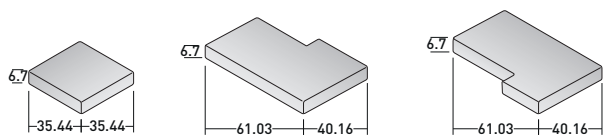

SEAT CUSHIONS

BACK CUSHION

DECORATIVE CUSHIONS WITH PIPING