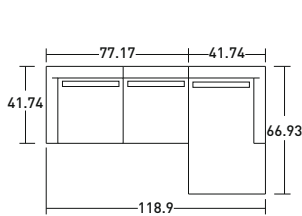

ICON SOFAS COMPOSITIONS

OUTER SIZES

SIZE IN INCHES

COMPOSITION A

GLOSSY BLACK NICKEL FEET

- 1 PIECE - **DDIB 213** TWO-SEATER UNIT WITH LEFT ARMREST
- 2 PIECES - **DDIA 090** SEAT CUSHION
- 1 PIECE - **DDIL 102** CHAISE LONGUE UNIT RIGHT
- 1 PIECE - **DDIM 102** SEAT CUSHION CHAISE LONGUE
- 3 PIECES - **DDIS 070** BACK CUSHION