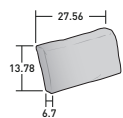

BACK CUSHION