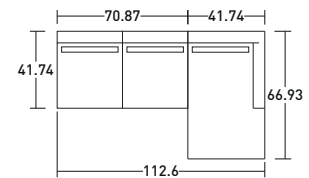

GLOSSY BLACK NICKEL FEET

- 1 PIECE - **DDIB 201** TWO-SEATER UNIT WITHOUT ARMRESTS
- 2 PIECES - **DDIA 090** SEAT CUSHION
- 1 PIECE - **DDIL 102** CHAISE LONGUE UNIT RIGHT
- 1 PIECE - **DDIM 102** SEAT CUSHION CHAISE LONGUE
- 3 PIECES - **DDIS 070** BACK CUSHION

MATT BURNISHED FEET

- 1 PIECE - **DDJB 201** TWO-SEATER UNIT WITHOUT ARMRESTS
- 2 PIECES - **DDIA 090** SEAT CUSHION
- 1 PIECE - **DDJL 102** CHAISE LONGUE UNIT RIGHT
- 1 PIECE - **DDIM 102** SEAT CUSHION CHAISE LONGUE
- 3 PIECES - **DDIS 070** BACK CUSHION

COMPOSITION D