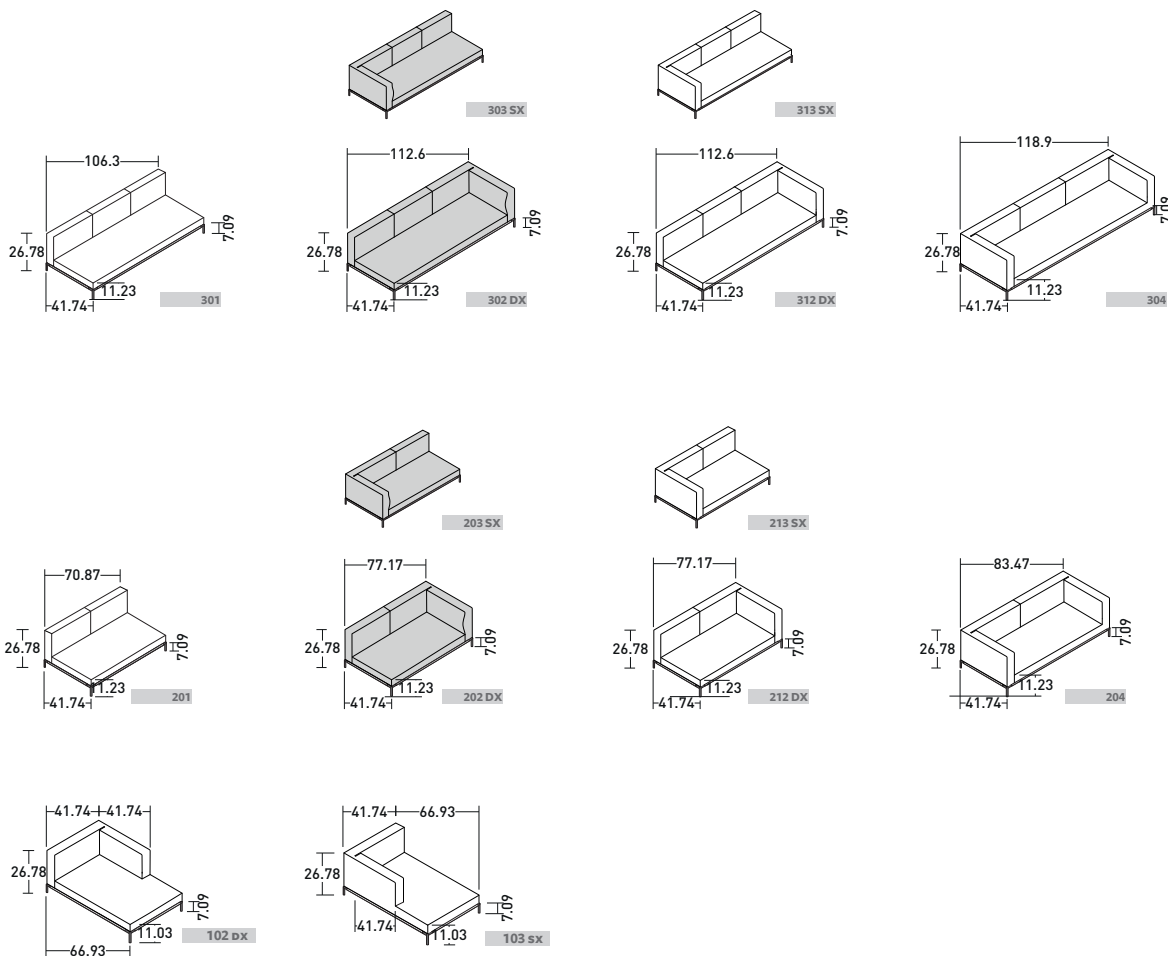

STRUCTURE UNIT